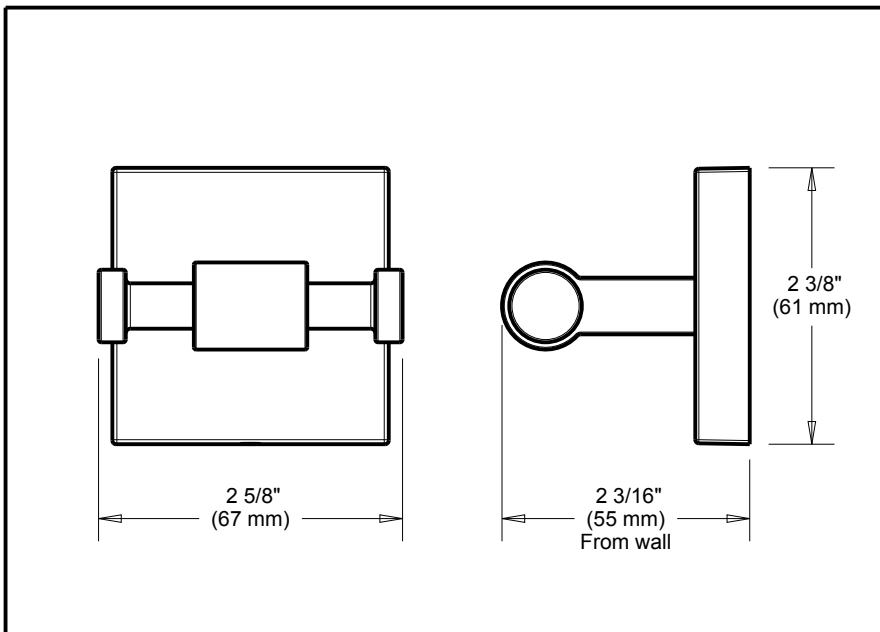

ACCESSORIES

- Maxted™ Bath Collection
- Double Robe Hook

Submitted Model No.: _____

Specific Features: _____

STANDARD SPECIFICATIONS:

- Wood blocking is preferable behind all wall surfaces. If wood blocking is not available, the following fasteners are suggested: Tile/Masonry-Plastic or lead Anchors Plaster/drywall-Toggle bolts.
- Mounting hardware and mounting template included with product.