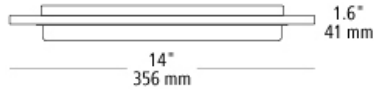

perret 14 flush

DESCRIPTION

Although familiar in style the Perret ceiling fixture by LBL Lighting is nothing like its predecessors in that it boast modernized features. An integrated 3000k LED generously illuminates any space with the help of the acrylic diffuser. The Perret is available in two on-trend finish options, Satin Nickle and Chrome, each finish further enhances the modern simplicity of this fixture. Available in two distinct sizes, 10" and 14", the Perret is ideal for bathroom lighting, hallway lighting, bedroom lighting and countless residential and commercial lighting applications. LED includes 20 watt 880 delivered lumens 90 CRI 3000K LED module. Dimmable with a low-voltage electronic dimmer. 120v or 277v

WEIGHT

5-5.5lb / 2.27-2.49kg ±

polished chrome

satin nickel

ORDERING INFORMATION

model	color	finish	lamp
FM1042	frosted acrylic	PC polished chrome	LED930 LED Module 20W 90 CRI 3000K 120V
		SC satin nickel	LED930277 LED Module 20W 90 CRI 3000K 277V