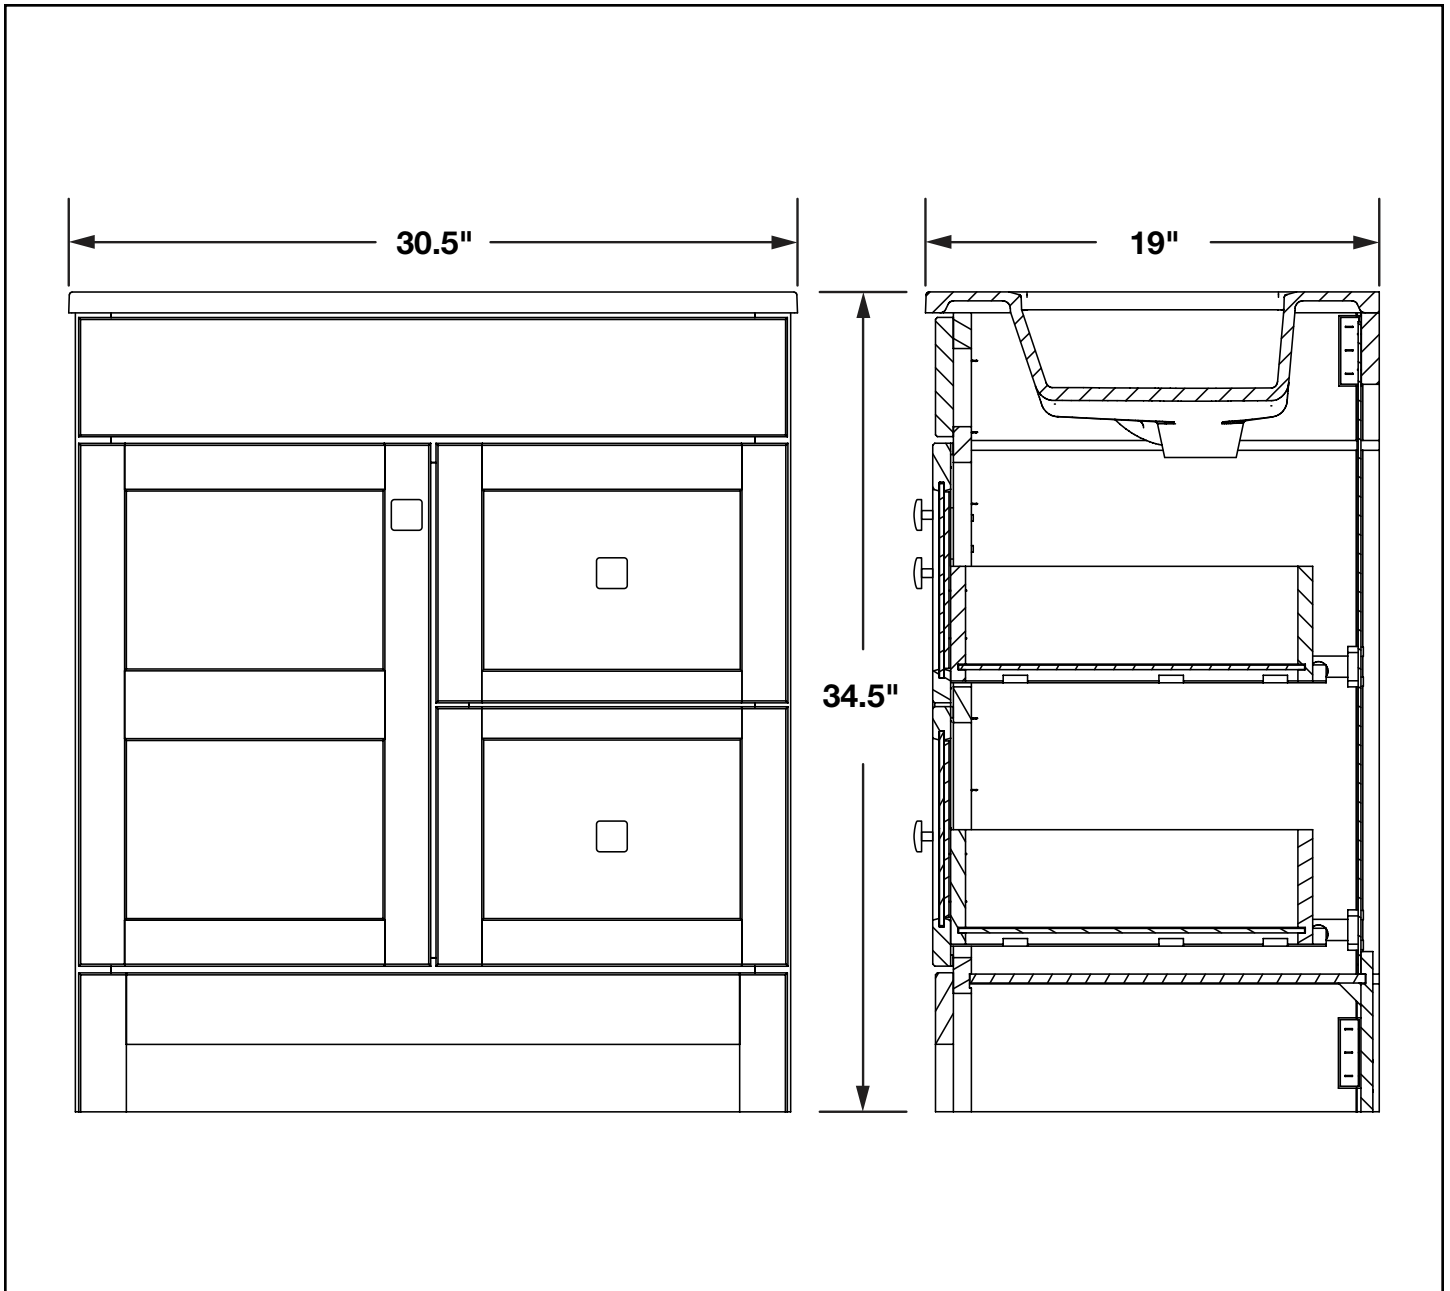

GLACIER BAY®

ARTISAN SERIES - CHESTNUT

30" Vanity Cabinet with Top
PPARTCHT30D/PPARTCHT30DY

The information contained in this drawing is the sole property of RSI Home Products.
Any reproduction in part or as a whole without the written permission of RSI Home Products is prohibited.