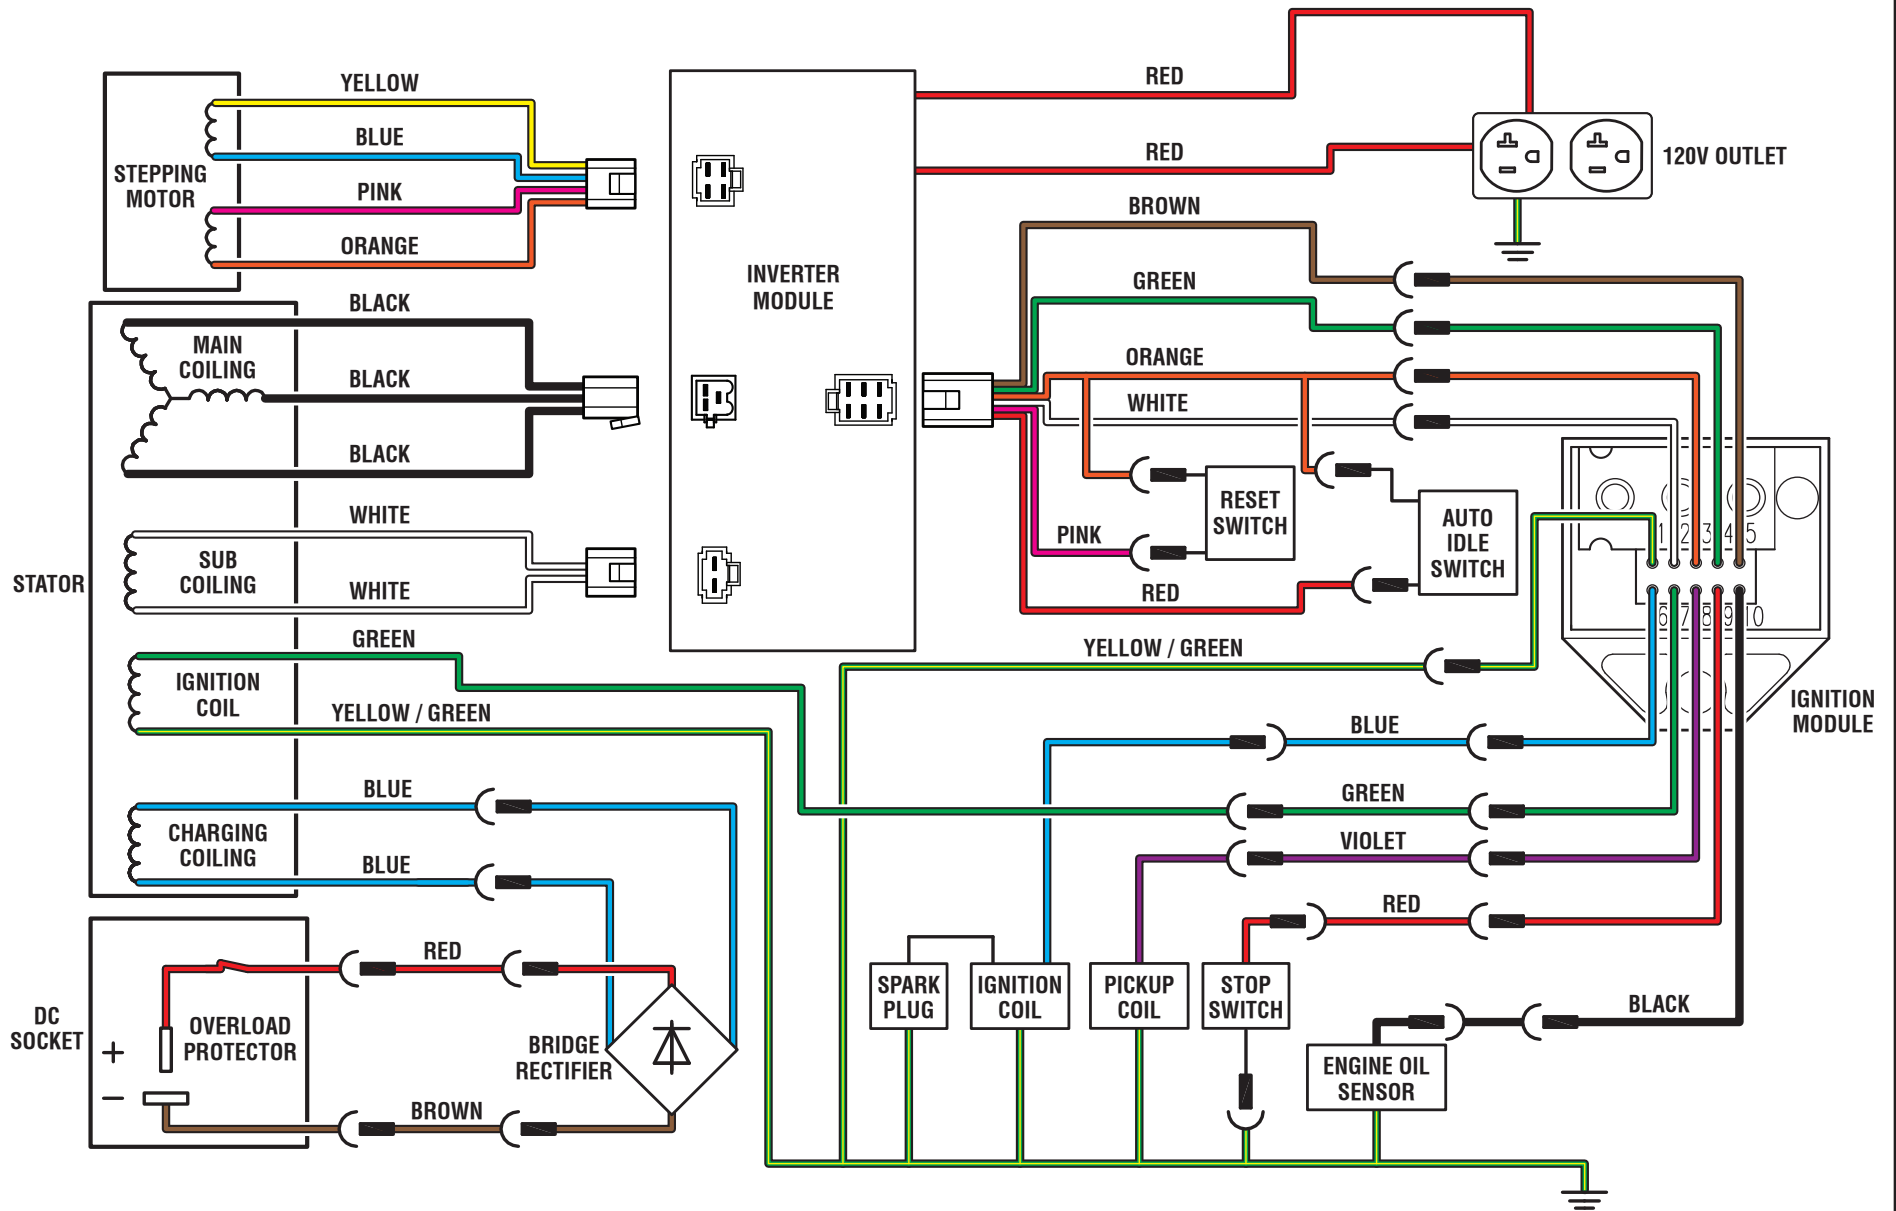

DIGITAL INVERTER GENERATOR – MODEL NUMBER UTI2100R/UTI2100S

The model number will be found on a label attached to the motor housing. Always mention the model number in all correspondence regarding your **DIGITAL INVERTER GENERATOR** or when ordering parts.

PARTS LIST – FIGURE F

KEY NO.	PART NUMBER	DESCRIPTION	QTY
1	940974015	Fire Distance Label	1
2	940708026	Lubricant Label	1
3	940680064	Hot Surface Label	1
4	940947016	Combustion Label.....	1
5	940678374	Data Label (UTi2100R)	1
	940678375	Data Label (UTi2100S)	1
6	940705234	Logo Label	2
7	940698031	"ON" Label	1
8	940698032	"OFF" Label.....	1
9	940971072	Vented Fuel Cap Hangtag.....	1
10	940705233	Performance Label.....	1
11	940654274	Danger Icon Label.....	1
12	940617139	Start Label.....	1
13	940515017	CPSC Label.....	1
14	940971074	Danger Hangtag.....	1

NOTE A: OWT Industries, Inc., will not provide engines as replacement parts. Engines are covered through the engine manufacturer’s warranty. Consult the accompanying engine manual or contact our service department for assistance.
* Not all parts shown on the exploded view are available. Some parts are shown to identify position and location of parts that are available.

DIGITAL INVERTER GENERATOR - MODEL NUMBER UTI2100R/UTI2100S

Wiring Diagram