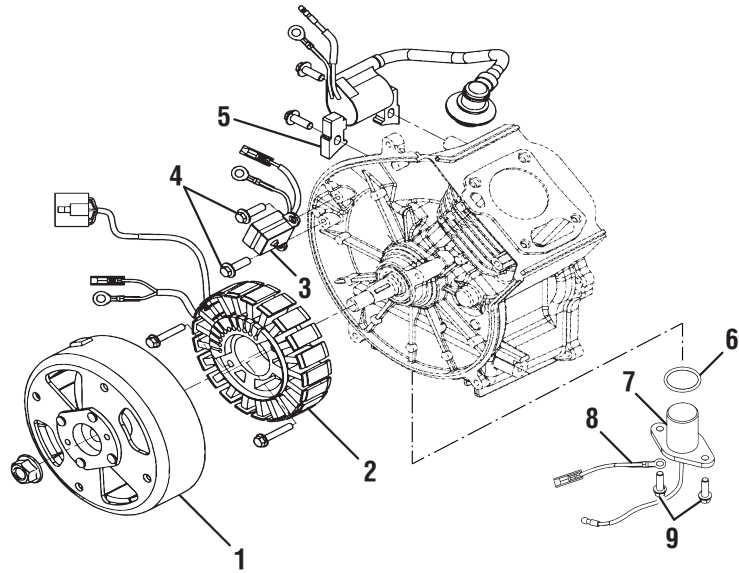

DIGITAL INVERTER GENERATOR – MODEL NUMBER UTI2100R/UTI2100S

FIGURE B

DIGITAL INVERTER GENERATOR – MODEL NUMBER UTI2100R/UTI2100S

The model number will be found on a label attached to the motor housing. Always mention the model number in all correspondence regarding your **DIGITAL INVERTER GENERATOR** or when ordering parts.

PARTS LIST – FIGURE B

KEY NO.	PART NUMBER	DESCRIPTION	QTY	KEY NO.	PART NUMBER	DESCRIPTION	QTY
1	LH2000I-311100	Rotor Assembly.....	1	21	LH2000I-370001A	Fuel Hose	1
2	LH2000I-311200A	Stator Assembly.....	1	22	QC/T621-1999-8.5	Clip Q671B (8.5 mm).....	2
3	LH2000I-312000	Pickup Coil.....	1	23	LH1000I-374200	Inline Fuel Filter	1
4	GBT57891986M516	Bolt (M5 x 16 mm, Flange Hd.)	2	24	QC/T621-1999-10	Clip (10 mm).....	2
5	LH2000I-313000	Ignition Coil Assembly.....	1	25	LH1000I-373000	Fuel Switch Assembly.....	1
6	LH142F-012009	O-Ring (28 x 2.5).....	1	26	GB-T845-F-H-st4.2x13	Screw (ST4.2 x 13 mm).....	2
7	LH142F-012200	Oil Level Sensor Assembly	1	27	LH2000I-370002A	Fuel Hose	1
8	LH1000i-365000	Ground Wire	1	28	QC-T621-1999-8	Clip (8 mm).....	1
9	GB-T5789-1986M6x12	Bolt (M6 x 12 mm, Flange Hd.)	2	29	LH200I-370003	Main Switch Knob.....	1
10	LH1000I-320001	Exhaust Pipe Gasket.....	1	30	GB9074.5-88-M4x12	Screw w/Washer (ST4.2 x 12 mm, Pan Hd.).....	1
11	GB/T5789-1986M6x12	Bolt (M6 x 12 mm, Flange Hd.)	2	31	LH1000I-370008	Knob Cover	1
12	LH2000I-321000	Muffler Assembly	1	32	LH2000I-393000	Base Plate.....	1
13	GB/T6177.1-2000-M6	Hex Nut (M6)	2	33	LH1000I-381004	U-Clip w/ Nut (M5)	12
14	LH2000I-321018	Spark Arrestor	1	34	GB-T5789-1986M6x16	Bolt (M6 x 16 mm, Flange Hd.)	4
15	LH2000I-321019	Spark Arrestor Bracket.....	1	35	GB-T5789-1986M6x12	Bolt (M6 x 12 mm, Flange Hd.)	4
16	JB/T8870-1999-32	Adjustable Clamp.....	1	36	LH2000I-391000	Isolator	4
17	LH1000I-374300	Fuel Tank Cap	1	37	GB/T5789-1986M6x8	Bolt (M6 x 8 mm, Flange Hd.)	1
18	LH2000I-371001	Overspill Guard	1	38	LH2000I-392000	Bracket (Engine).....	1
19	LH1000I-374100	Fuel Filling Strainer.....	1	39	GB/T6177.1-2000-M6	Flange Nut (M6).....	4
20	310711162	Fuel Tank.....	1	40	LH2000I-394000	Rubber Foot	4

NOTE A: OWT Industries, Inc., will not provide engines as replacement parts. Engines are covered through the engine manufacturer's warranty. Consult the accompanying engine manual or contact our service department for assistance.
* Not all parts shown on the exploded view are available. Some parts are shown to identify position and location of parts that are available.