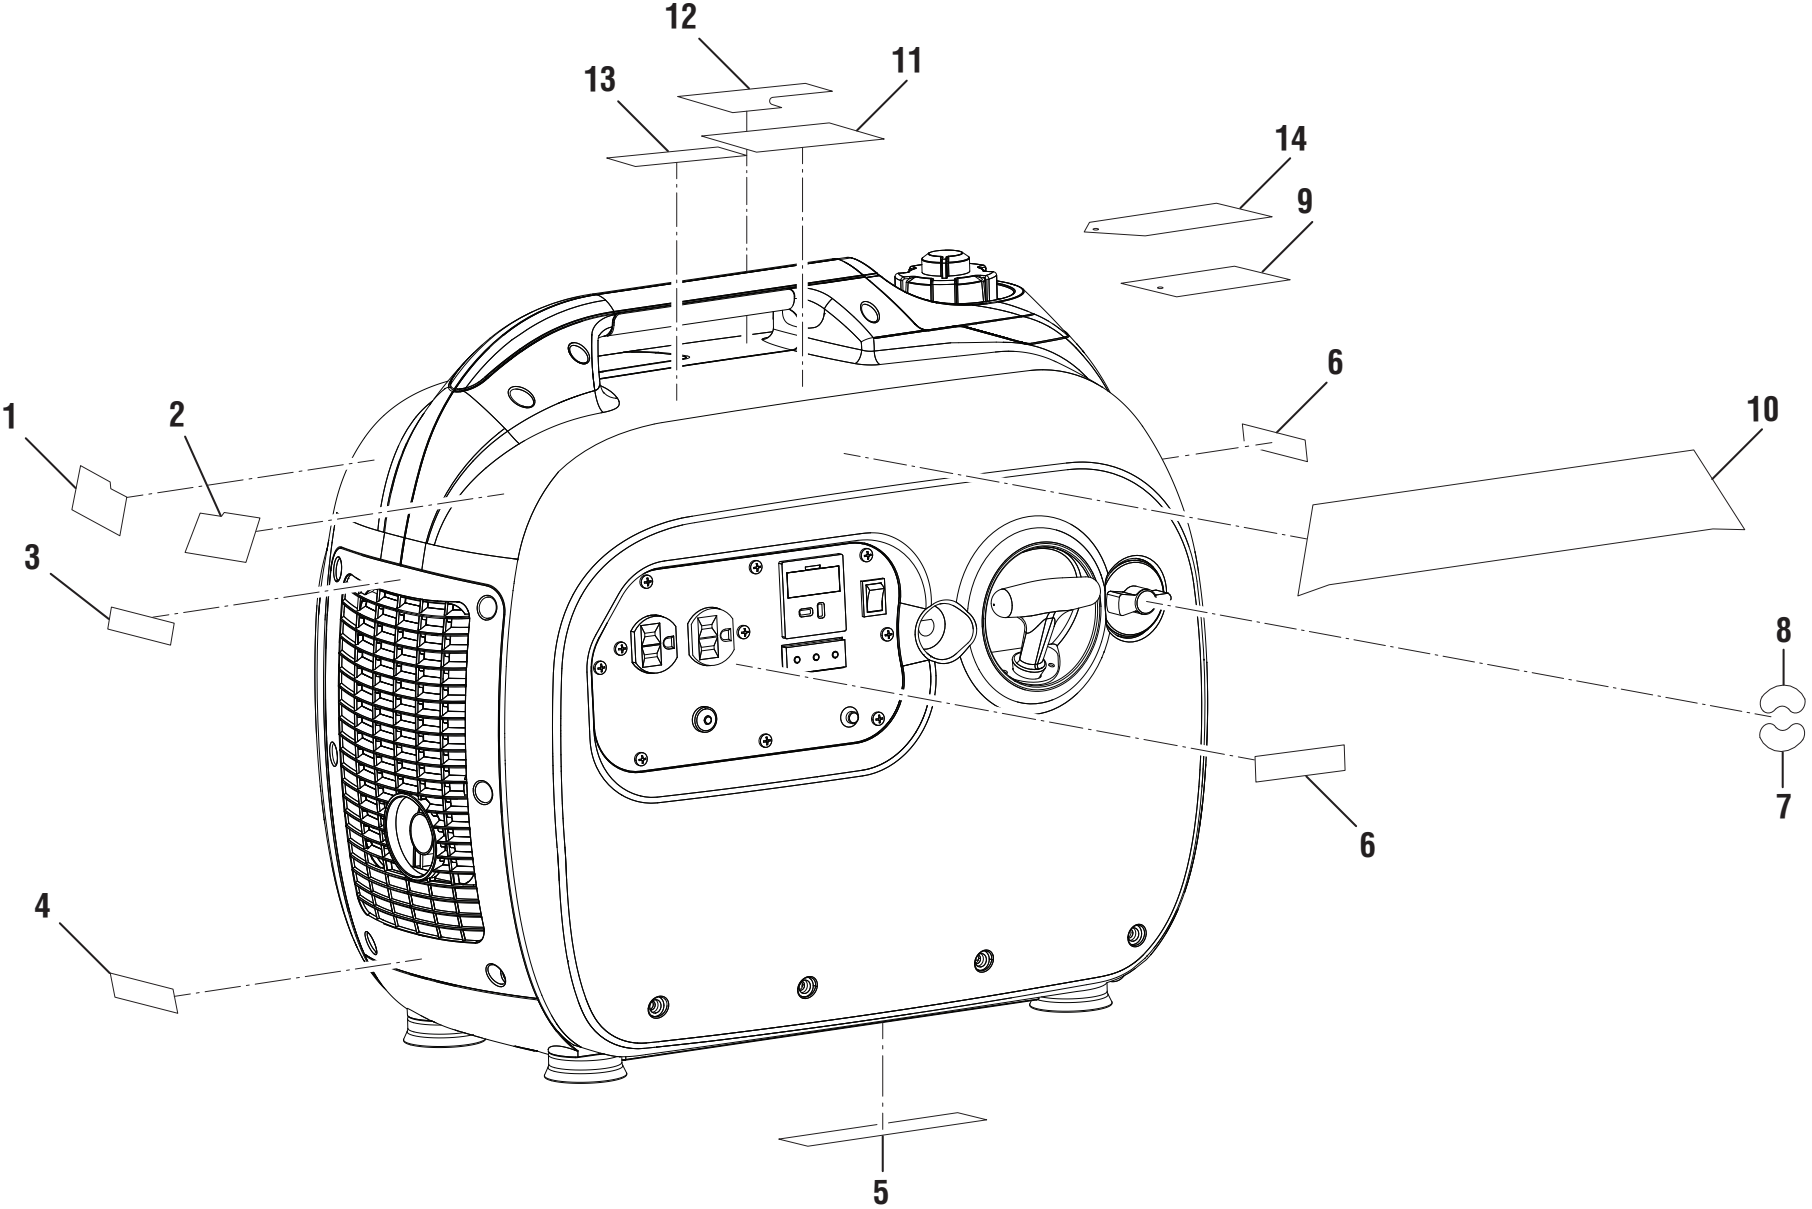

DIGITAL INVERTER GENERATOR – MODEL NUMBER UTI2100R/UTI2100S

The model number will be found on a label attached to the motor housing. Always mention the model number in all correspondence regarding your **DIGITAL INVERTER GENERATOR** or when ordering parts.

PARTS LIST – FIGURE D

KEY NO.	PART NUMBER	DESCRIPTION	QTY	KEY NO.	PART NUMBER	DESCRIPTION	QTY
1	LH2000I-361001C	Control Panel Faceplate.....	1	13	GB-T5789-1986-M5X16	Bolt (M6 x 16 mm, Flange Hd.)	1
2	GB-T845-F-H-st4.2x13	Screw (ST4.2 x 13 mm).....	8	14	LH1000I-361400A	Ground Line Assembly.....	1
3	LH1000I-361006	Washer (ID4 x OD10 x 1.6t).....	8	15	LH2000I-361600	Indicator Light TCI Set	1
4	LH1000I-361300	Smart Throttle Switch	1	16	LH2000I-361100	12V DC Receptacle.....	1
5	LH2000I-364100	On/Off Switch.....	1	17	LH2000I-366000	12V AC to DC Regulator	1
6	LH1000I-360002	Knurled Nut (M5).....	1	18	LH1000I-361900	Reset Switch.....	1
7	GB-T6177.1-2000-M5	Flange Nut (M5).....	1	19	LH2000I-363000	Multiple End Control Panel	1
8	GB9074.5-88	Screw (M4 x 12 mm)	2	20	LH1000I-364001	Main Switch Cover.....	1
9	LH1000I-361800	120V-20A Duplex Receptacle	1	21	290991009	Inverter Module	1
10	GB-T848-2002-4	Washer (ID4 x OD8 x 0.5t).....	2	22	LH1000I-362002	Bolt (M6 x 12 mm).....	2
11	GB-T93-1987-4	Spring Washer (M4).....	2	23	LH1000I-362001	Isolator	2
12	GB-T6170-2000-M4	Hex Nut (M4)	2				

NOTE A: OWT Industries, Inc., will not provide engines as replacement parts. Engines are covered through the engine manufacturer's warranty. Consult the accompanying engine manual or contact our service department for assistance.
* Not all parts shown on the exploded view are available. Some parts are shown to identify position and location of parts that are available.

DIGITAL INVERTER GENERATOR – MODEL NUMBER UTI2100R/UTI2100S

FIGURE F