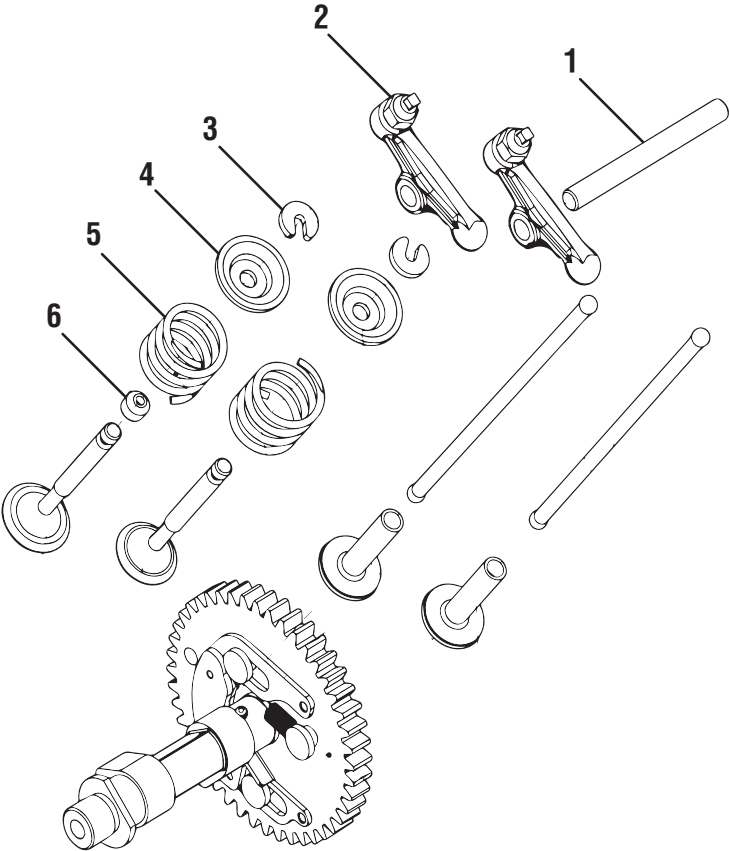

DIGITAL INVERTER GENERATOR – MODEL NUMBER UTI2100R/UTI2100S

The model number will be found on a label attached to the motor housing. Always mention the model number in all correspondence regarding your **DIGITAL INVERTER GENERATOR** or when ordering parts.

PARTS LIST – FIGURE B

KEY NO.	PART NUMBER	DESCRIPTION	QTY	KEY NO.	PART NUMBER	DESCRIPTION	QTY
1	LH2000I-311100	Rotor Assembly.....	1	21	LH2000I-370001A	Fuel Hose	1
2	LH2000I-311200A	Stator Assembly.....	1	22	QC/T621-1999-8.5	Clip Q671B (8.5 mm).....	2
3	LH2000I-312000	Pickup Coil.....	1	23	LH1000I-374200	Inline Fuel Filter	1
4	GBT57891986M516	Bolt (M5 x 16 mm, Flange Hd.)	2	24	QC/T621-1999-10	Clip (10 mm).....	2
5	LH2000I-313000	Ignition Coil Assembly.....	1	25	LH1000I-373000	Fuel Switch Assembly.....	1
6	LH142F-012009	O-Ring (28 x 2.5).....	1	26	GB-T845-F-H-st4.2x13	Screw (ST4.2 x 13 mm).....	2
7	LH142F-012200	Oil Level Sensor Assembly	1	27	LH2000I-370002A	Fuel Hose	1
8	LH1000i-365000	Ground Wire	1	28	QC-T621-1999-8	Clip (8 mm).....	1
9	GB-T5789-1986M6x12	Bolt (M6 x 12 mm, Flange Hd.)	2	29	LH200I-370003	Main Switch Knob.....	1
10	LH1000I-320001	Exhaust Pipe Gasket.....	1	30	GB9074.5-88-M4x12	Screw w/Washer (ST4.2 x 12 mm, Pan Hd.).....	1
11	GB/T5789-1986M6x12	Bolt (M6 x 12 mm, Flange Hd.)	2	31	LH1000I-370008	Knob Cover	1
12	LH2000I-321000	Muffler Assembly	1	32	LH2000I-393000	Base Plate.....	1
13	GB/T6177.1-2000-M6	Hex Nut (M6)	2	33	LH1000I-381004	U-Clip w/ Nut (M5)	12
14	LH2000I-321018	Spark Arrestor	1	34	GB-T5789-1986M6x16	Bolt (M6 x 16 mm, Flange Hd.)	4
15	LH2000I-321019	Spark Arrestor Bracket.....	1	35	GB-T5789-1986M6x12	Bolt (M6 x 12 mm, Flange Hd.)	4
16	JB/T8870-1999-32	Adjustable Clamp.....	1	36	LH2000I-391000	Isolator	4
17	LH1000I-374300	Fuel Tank Cap	1	37	GB/T5789-1986M6x8	Bolt (M6 x 8 mm, Flange Hd.)	1
18	LH2000I-371001	Overspill Guard	1	38	LH2000I-392000	Bracket (Engine).....	1
19	LH1000I-374100	Fuel Filling Strainer.....	1	39	GB/T6177.1-2000-M6	Flange Nut (M6).....	4
20	310711162	Fuel Tank.....	1	40	LH2000I-394000	Rubber Foot	4

NOTE A: OWT Industries, Inc., will not provide engines as replacement parts. Engines are covered through the engine manufacturer's warranty. Consult the accompanying engine manual or contact our service department for assistance.
* Not all parts shown on the exploded view are available. Some parts are shown to identify position and location of parts that are available.

DIGITAL INVERTER GENERATOR – MODEL NUMBER UTI2100R/UTI2100S

FIGURE E