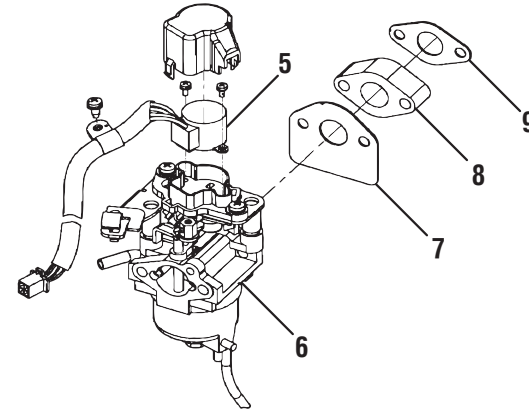

DIGITAL INVERTER GENERATOR – MODEL NUMBER UTI2100R/UTI2100S

FIGURE A

DIGITAL INVERTER GENERATOR – MODEL NUMBER UTI2100R/UTI2100S

The model number will be found on a label attached to the motor housing. Always mention the model number in all correspondence regarding your **DIGITAL INVERTER GENERATOR** or when ordering parts.

PARTS LIST – FIGURE A

KEY NO.	PART NUMBER	DESCRIPTION	QTY	KEY NO.	PART NUMBER	DESCRIPTION	QTY
1	LH148F-014003	Cylinder Head Cover Gasket	1	15	LH2000I-331000	Recoil Starter Disc Set.....	1
2	GB-T5789-1986M6x16	Bolt (M6 x 16 mm, Flange Hd.)	4	16	LH2000I-331301	Recoil Handle.....	1
3	LH148F-014004	Engine Vent Hose.....	1	17	LH2000I-331302	Recoil Handle Cover	1
4	QC-T621-1999-10	Clip (M10).....	2	18	GB/T5789-1986M6x12	Bolt (M6 x 12 mm, Flange Hd.)	2
5	LH148F-091200	Stepper Motor Assembly	1	19	LH2000I-330001	Recoil Starter Driving Disc	1
6	LH148F-091100A	Carburetor Assembly	1	20	LH2000i-350001	Front Fan.....	1
7	LH148F-090001	Intake Seat Gasket.....	1	Not Shown:			
8	LH148F-090002	Carburetor Seat Adapter.....	1	120968007	High Altitude Kit (2000-6000ft) (Not Included)		
9	LH148F-090003	Adapter Rear Gasket.....	1	120968008	High Altitude Kit (6000-9000ft) (Not Included)		
10	GB-T6177.1-2000-M6	Flange Nut (M6).....	2	991000031	Operator's Manual		
11	LH148F-100001	Air Filter Element	1	991000032	Quick Start Guide		
12	GBT57891986M618	Bolt (M6 x 12 mm, Flange Hd.)	2				
13	LH148F-101000	Air Filter Assembly	1				
14	GB/T5789-1986M6x16	Bolt (M6 x 16 mm, Flange Hd.)	3				

NOTE A: OWT Industries, Inc., will not provide engines as replacement parts. Engines are covered through the engine manufacturer's warranty. Consult the accompanying engine manual or contact our service department for assistance.
* Not all parts shown on the exploded view are available. Some parts are shown to identify position and location of parts that are available.