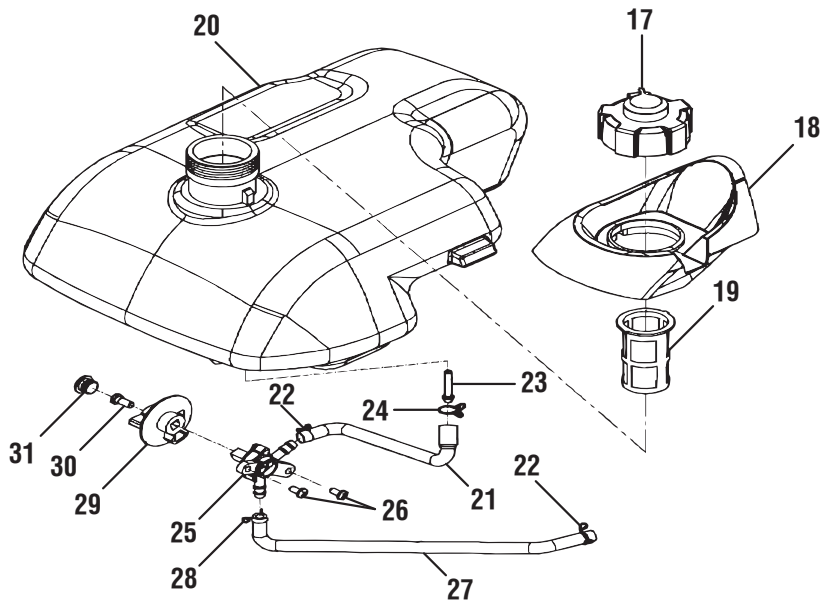

DIGITAL INVERTER GENERATOR – MODEL NUMBER UTI2100R/UTI2100S

FIGURE B

DIGITAL INVERTER GENERATOR – MODEL NUMBER UTI2100R/UTI2100S

The model number will be found on a label attached to the motor housing. Always mention the model number in all correspondence regarding your **DIGITAL INVERTER GENERATOR** or when ordering parts.

PARTS LIST – FIGURE B

KEY NO.	PART NUMBER	DESCRIPTION	QTY	KEY NO.	PART NUMBER	DESCRIPTION	QTY
1	LH2000I-311100	Rotor Assembly.....	1	21	LH2000I-370001A	Fuel Hose	1
2	LH2000I-311200A	Stator Assembly.....	1	22	QC/T621-1999-8.5	Clip Q671B (8.5 mm).....	2
3	LH2000I-312000	Pickup Coil.....	1	23	LH1000I-374200	Inline Fuel Filter	1
4	GBT57891986M516	Bolt (M5 x 16 mm, Flange Hd.)	2	24	QC/T621-1999-10	Clip (10 mm).....	2
5	LH2000I-313000	Ignition Coil Assembly.....	1	25	LH1000I-373000	Fuel Switch Assembly.....	1
6	LH142F-012009	O-Ring (28 x 2.5).....	1	26	GB-T845-F-H-st4.2x13	Screw (ST4.2 x 13 mm).....	2
7	LH142F-012200	Oil Level Sensor Assembly	1	27	LH2000I-370002A	Fuel Hose	1
8	LH1000i-365000	Ground Wire	1	28	QC-T621-1999-8	Clip (8 mm).....	1
9	GB-T5789-1986M6x12	Bolt (M6 x 12 mm, Flange Hd.)	2	29	LH200I-370003	Main Switch Knob.....	1
10	LH1000I-320001	Exhaust Pipe Gasket.....	1	30	GB9074.5-88-M4x12	Screw w/Washer (ST4.2 x 12 mm, Pan Hd.).....	1
11	GB/T5789-1986M6x12	Bolt (M6 x 12 mm, Flange Hd.)	2	31	LH1000I-370008	Knob Cover	1
12	LH2000I-321000	Muffler Assembly	1	32	LH2000I-393000	Base Plate.....	1
13	GB/T6177.1-2000-M6	Hex Nut (M6)	2	33	LH1000I-381004	U-Clip w/ Nut (M5)	12
14	LH2000I-321018	Spark Arrestor	1	34	GB-T5789-1986M6x16	Bolt (M6 x 16 mm, Flange Hd.)	4
15	LH2000I-321019	Spark Arrestor Bracket.....	1	35	GB-T5789-1986M6x12	Bolt (M6 x 12 mm, Flange Hd.)	4
16	JB/T8870-1999-32	Adjustable Clamp.....	1	36	LH2000I-391000	Isolator	4
17	LH1000I-374300	Fuel Tank Cap	1	37	GB/T5789-1986M6x8	Bolt (M6 x 8 mm, Flange Hd.)	1
18	LH2000I-371001	Overspill Guard	1	38	LH2000I-392000	Bracket (Engine).....	1
19	LH1000I-374100	Fuel Filling Strainer.....	1	39	GB/T6177.1-2000-M6	Flange Nut (M6).....	4
20	310711162	Fuel Tank.....	1	40	LH2000I-394000	Rubber Foot	4

NOTE A: OWT Industries, Inc., will not provide engines as replacement parts. Engines are covered through the engine manufacturer's warranty. Consult the accompanying engine manual or contact our service department for assistance.
* Not all parts shown on the exploded view are available. Some parts are shown to identify position and location of parts that are available.