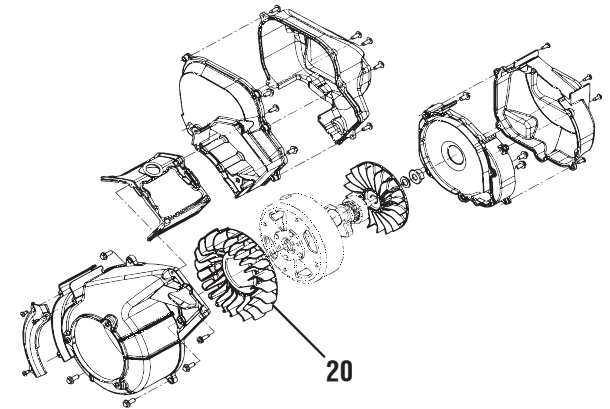

991000033
3-20-15 (Rev:02)

DIGITAL INVERTER GENERATOR – MODEL NUMBER UTI2100R/UTI2100S

FIGURE A

DIGITAL INVERTER GENERATOR – MODEL NUMBER UTI2100R/UTI2100S

The model number will be found on a label attached to the motor housing. Always mention the model number in all correspondence regarding your **DIGITAL INVERTER GENERATOR** or when ordering parts.

PARTS LIST – FIGURE A

KEY NO.	PART NUMBER	DESCRIPTION	QTY	KEY NO.	PART NUMBER	DESCRIPTION	QTY
1	LH148F-014003	Cylinder Head Cover Gasket	1	15	LH2000I-331000	Recoil Starter Disc Set.....	1
2	GB-T5789-1986M6x16	Bolt (M6 x 16 mm, Flange Hd.)	4	16	LH2000I-331301	Recoil Handle.....	1
3	LH148F-014004	Engine Vent Hose.....	1	17	LH2000I-331302	Recoil Handle Cover	1
4	QC-T621-1999-10	Clip (M10).....	2	18	GB/T5789-1986M6x12	Bolt (M6 x 12 mm, Flange Hd.)	2
5	LH148F-091200	Stepper Motor Assembly	1	19	LH2000I-330001	Recoil Starter Driving Disc	1
6	LH148F-091100A	Carburetor Assembly	1	20	LH2000i-350001	Front Fan.....	1
7	LH148F-090001	Intake Seat Gasket.....	1	Not Shown:			
8	LH148F-090002	Carburetor Seat Adapter.....	1	120968007	High Altitude Kit (2000-6000ft) (Not Included)		
9	LH148F-090003	Adapter Rear Gasket.....	1	120968008	High Altitude Kit (6000-9000ft) (Not Included)		
10	GB-T6177.1-2000-M6	Flange Nut (M6).....	2	991000031	Operator's Manual		
11	LH148F-100001	Air Filter Element	1	991000032	Quick Start Guide		
12	GBT57891986M618	Bolt (M6 x 12 mm, Flange Hd.)	2				
13	LH148F-101000	Air Filter Assembly	1				
14	GB/T5789-1986M6x16	Bolt (M6 x 16 mm, Flange Hd.)	3				

PARTS LIST – FIGURE E

KEY NO.	PART NUMBER	DESCRIPTION	QTY
1	LH148F-020009	Valve Rocker Arm Shaft	1
2	LH148F-022000	Valve Rocker Arm Set	2
3	LH148F-020008	Valve Key.....	2
4	LH148F-020007	Valve Spring Retainer.....	2
5	LH148F-020006	Valve Spring	2
6	LH148F-020005	Valve Oil Seal	1
7	LH148F-013002	Gasket, Cylinder Head	1
8	LH148F-013100	Cylinder Head Set	1
9	GB-T5789-1986-M6x50	Bolt (M6x50, Flange)	4
10	LH148F-013001	Stud Bolt, Carburetor.....	2