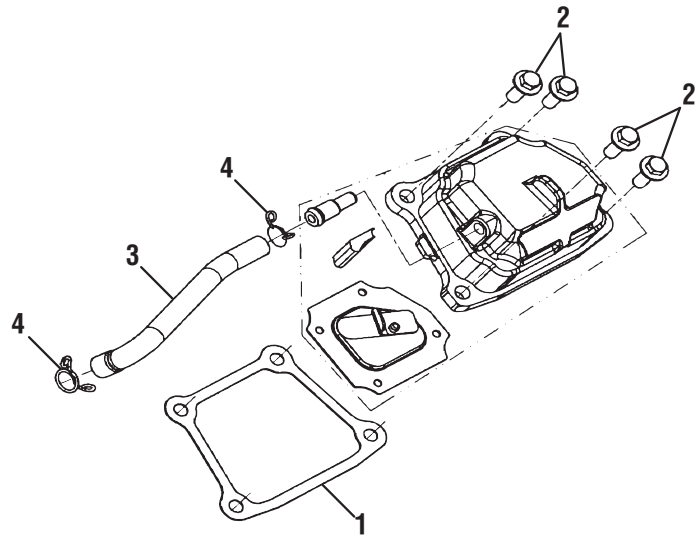

DIGITAL INVERTER GENERATOR – MODEL NUMBER UTI2100R/UTI2100S

FIGURE A

DIGITAL INVERTER GENERATOR – MODEL NUMBER UTI2100R/UTI2100S

The model number will be found on a label attached to the motor housing. Always mention the model number in all correspondence regarding your **DIGITAL INVERTER GENERATOR** or when ordering parts.

PARTS LIST – FIGURE A

KEY NO.	PART NUMBER	DESCRIPTION	QTY	KEY NO.	PART NUMBER	DESCRIPTION	QTY
1	LH148F-014003	Cylinder Head Cover Gasket	1	15	LH2000I-331000	Recoil Starter Disc Set.....	1
2	GB-T5789-1986M6x16	Bolt (M6 x 16 mm, Flange Hd.)	4	16	LH2000I-331301	Recoil Handle.....	1
3	LH148F-014004	Engine Vent Hose.....	1	17	LH2000I-331302	Recoil Handle Cover	1
4	QC-T621-1999-10	Clip (M10).....	2	18	GB/T5789-1986M6x12	Bolt (M6 x 12 mm, Flange Hd.)	2
5	LH148F-091200	Stepper Motor Assembly	1	19	LH2000I-330001	Recoil Starter Driving Disc	1
6	LH148F-091100A	Carburetor Assembly	1	20	LH2000i-350001	Front Fan.....	1
7	LH148F-090001	Intake Seat Gasket.....	1	Not Shown:			
8	LH148F-090002	Carburetor Seat Adapter.....	1	120968007	High Altitude Kit (2000-6000ft) (Not Included)		
9	LH148F-090003	Adapter Rear Gasket.....	1	120968008	High Altitude Kit (6000-9000ft) (Not Included)		
10	GB-T6177.1-2000-M6	Flange Nut (M6).....	2	991000031	Operator's Manual		
11	LH148F-100001	Air Filter Element	1	991000032	Quick Start Guide		
12	GBT57891986M618	Bolt (M6 x 12 mm, Flange Hd.)	2				
13	LH148F-101000	Air Filter Assembly	1				
14	GB/T5789-1986M6x16	Bolt (M6 x 16 mm, Flange Hd.)	3				

NOTE A: OWT Industries, Inc., will not provide engines as replacement parts. Engines are covered through the engine manufacturer's warranty. Consult the accompanying engine manual or contact our service department for assistance.
* Not all parts shown on the exploded view are available. Some parts are shown to identify position and location of parts that are available.