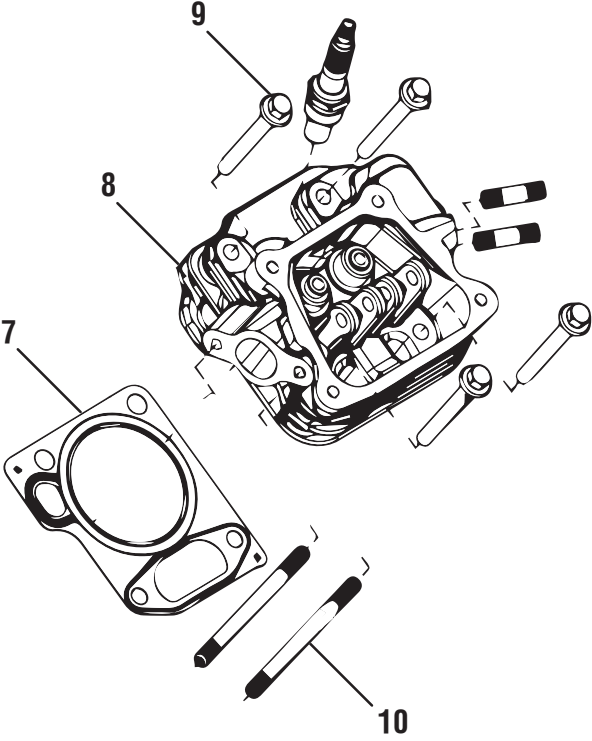

DIGITAL INVERTER GENERATOR – MODEL NUMBER UTI2100R/UTI2100S

The model number will be found on a label attached to the motor housing. Always mention the model number in all correspondence regarding your **DIGITAL INVERTER GENERATOR** or when ordering parts.

PARTS LIST – FIGURE B

KEY NO.	PART NUMBER	DESCRIPTION	QTY	KEY NO.	PART NUMBER	DESCRIPTION	QTY
1	LH2000I-311100	Rotor Assembly.....	1	21	LH2000I-370001A	Fuel Hose	1
2	LH2000I-311200A	Stator Assembly.....	1	22	QC/T621-1999-8.5	Clip Q671B (8.5 mm).....	2
3	LH2000I-312000	Pickup Coil.....	1	23	LH1000I-374200	Inline Fuel Filter	1
4	GBT57891986M516	Bolt (M5 x 16 mm, Flange Hd.)	2	24	QC/T621-1999-10	Clip (10 mm).....	2
5	LH2000I-313000	Ignition Coil Assembly.....	1	25	LH1000I-373000	Fuel Switch Assembly.....	1
6	LH142F-012009	O-Ring (28 x 2.5).....	1	26	GB-T845-F-H-st4.2x13	Screw (ST4.2 x 13 mm).....	2
7	LH142F-012200	Oil Level Sensor Assembly	1	27	LH2000I-370002A	Fuel Hose	1
8	LH1000i-365000	Ground Wire	1	28	QC-T621-1999-8	Clip (8 mm).....	1
9	GB-T5789-1986M6x12	Bolt (M6 x 12 mm, Flange Hd.)	2	29	LH200I-370003	Main Switch Knob.....	1
10	LH1000I-320001	Exhaust Pipe Gasket.....	1	30	GB9074.5-88-M4x12	Screw w/Washer (ST4.2 x 12 mm, Pan Hd.).....	1
11	GB/T5789-1986M6x12	Bolt (M6 x 12 mm, Flange Hd.)	2	31	LH1000I-370008	Knob Cover	1
12	LH2000I-321000	Muffler Assembly	1	32	LH2000I-393000	Base Plate.....	1
13	GB/T6177.1-2000-M6	Hex Nut (M6)	2	33	LH1000I-381004	U-Clip w/ Nut (M5)	12
14	LH2000I-321018	Spark Arrestor	1	34	GB-T5789-1986M6x16	Bolt (M6 x 16 mm, Flange Hd.)	4
15	LH2000I-321019	Spark Arrestor Bracket.....	1	35	GB-T5789-1986M6x12	Bolt (M6 x 12 mm, Flange Hd.)	4
16	JB/T8870-1999-32	Adjustable Clamp.....	1	36	LH2000I-391000	Isolator	4
17	LH1000I-374300	Fuel Tank Cap	1	37	GB/T5789-1986M6x8	Bolt (M6 x 8 mm, Flange Hd.)	1
18	LH2000I-371001	Overspill Guard	1	38	LH2000I-392000	Bracket (Engine).....	1
19	LH1000I-374100	Fuel Filling Strainer.....	1	39	GB/T6177.1-2000-M6	Flange Nut (M6).....	4
20	310711162	Fuel Tank.....	1	40	LH2000I-394000	Rubber Foot	4

NOTE A: OWT Industries, Inc., will not provide engines as replacement parts. Engines are covered through the engine manufacturer's warranty. Consult the accompanying engine manual or contact our service department for assistance.
* Not all parts shown on the exploded view are available. Some parts are shown to identify position and location of parts that are available.

DIGITAL INVERTER GENERATOR – MODEL NUMBER UTI2100R/UTI2100S

FIGURE E