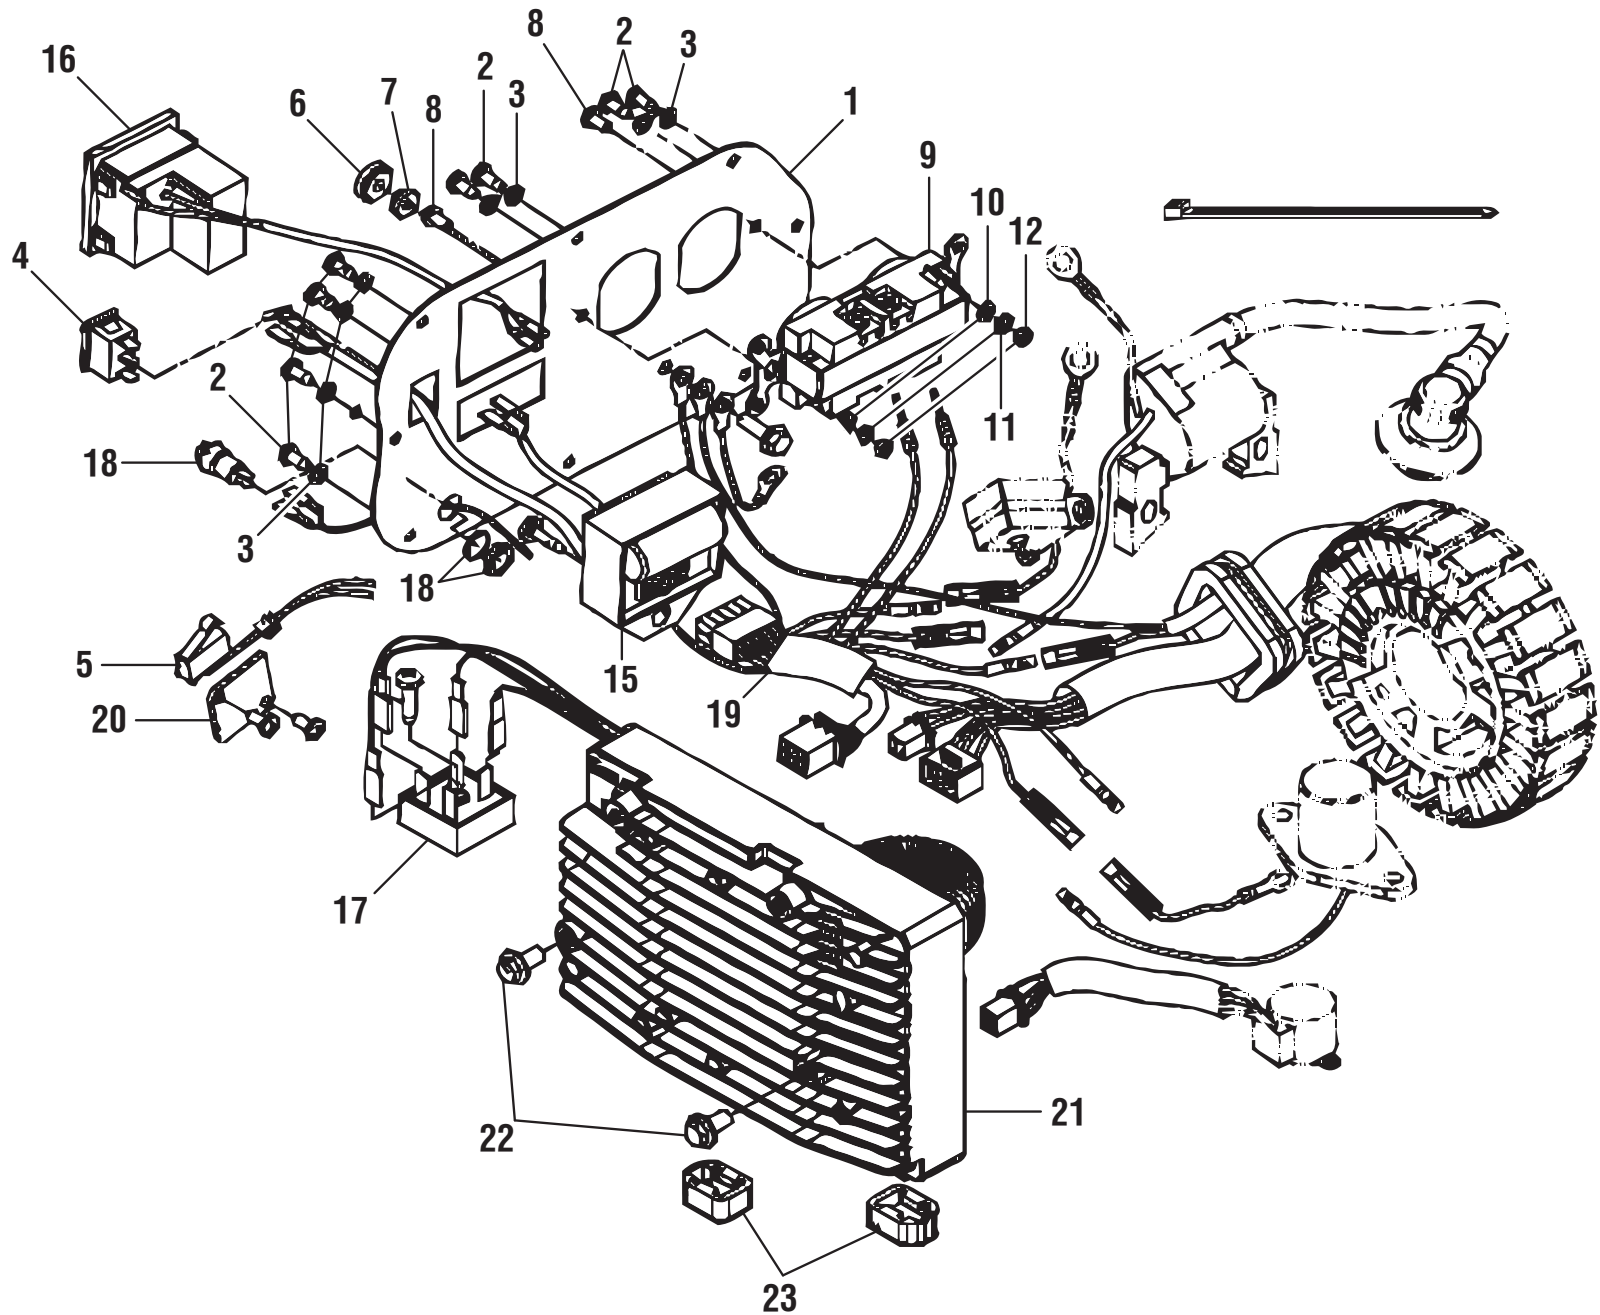

DIGITAL INVERTER GENERATOR – MODEL NUMBER UTI2100R/UTI2100S

The model number will be found on a label attached to the motor housing. Always mention the model number in all correspondence regarding your **DIGITAL INVERTER GENERATOR** or when ordering parts.

PARTS LIST – FIGURE C

KEY NO.	PART NUMBER	DESCRIPTION	QTY	KEY NO.	PART NUMBER	DESCRIPTION	QTY
1	GB-T9074.1-1988-M5x12	Screw (M5 x 12 mm)	18	12	GB-T9074-1-1988M5x15	Screw (M5 x 15 mm)	4
2	LH2000I-385100	Air Intake Cover.....	1	13	LH2000I-381100-E	Left Panel w/ Sound Foam (UTi2100R).....	1
3	LH2000I-383100-E	Right Panel w/ Sound Foam (UTi2100R)	1		LH2000I-381100-F	Left Panel w/ Sound Foam (UTi2100S).....	1
	LH2000I-383100-F	Right Panel w/ Sound Foam (UTi2100S).....	1	14	LH2000I-384001-E	Oil Fill Cover (UTi2100R)	1
4	GB-T6170-2000M3	Hex Nut (M3)	2		LH2000I-384001-F	Oil Fill Cover (UTi2100S)	1
5	LH1000I-381004	U-Clip w/ Nut (M5)	6	15	LH1000I-384002	Bolt (M6 x 13 mm).....	1
6	LH2000I-383003	Choke Lever	1	16	LH2000I-380001-E	Fuel Drain Cover (UTi2100R).....	1
7	LH2000I-381002	Isolator	2		LH2000I-380001-F	Fuel Drain Cover (UTi2100S).....	1
8	LH2000I-381003	Bumper	1	17	LH2000I-383001	Recoil Starter Bracket.....	1
9	LH2000I-382001-E	Spark Plug Cover (UTi2100R)	1	18	GB823-1986	Screw (M3 x 10 mm)	2
	LH2000I-382001-F	Spark Plug Cover (UTi2100S)	1	19	GB-T97-1-2002 4	Washer (M4)	2
10	LH1000I-385003	Seal Ring.....	1	20	GB-T93-1987-3	Spring Washer (M3).....	2
11	LH2000I-386100	Muffler Outer Cover.....	1	21	LH1000I-366000	DC Charging Cable	1

NOTE A: OWT Industries, Inc., will not provide engines as replacement parts. Engines are covered through the engine manufacturer's warranty. Consult the accompanying engine manual or contact our service department for assistance.
* Not all parts shown on the exploded view are available. Some parts are shown to identify position and location of parts that are available.

DIGITAL INVERTER GENERATOR - MODEL NUMBER UTI2100R/UTI2100S

FIGURE D