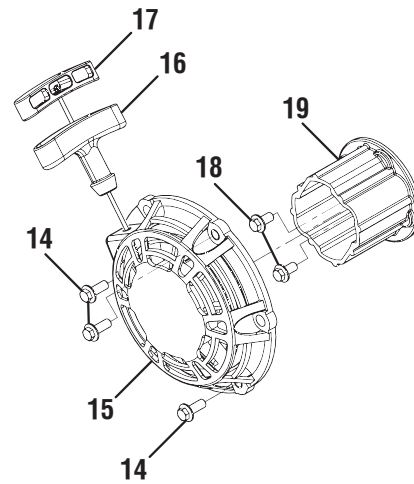

DIGITAL INVERTER GENERATOR – MODEL NUMBER UTI2100R/UTI2100S

FIGURE A

DIGITAL INVERTER GENERATOR – MODEL NUMBER UTI2100R/UTI2100S

The model number will be found on a label attached to the motor housing. Always mention the model number in all correspondence regarding your **DIGITAL INVERTER GENERATOR** or when ordering parts.

PARTS LIST – FIGURE A

KEY NO.	PART NUMBER	DESCRIPTION	QTY	KEY NO.	PART NUMBER	DESCRIPTION	QTY
1	LH148F-014003	Cylinder Head Cover Gasket	1	15	LH2000I-331000	Recoil Starter Disc Set.....	1
2	GB-T5789-1986M6x16	Bolt (M6 x 16 mm, Flange Hd.)	4	16	LH2000I-331301	Recoil Handle.....	1
3	LH148F-014004	Engine Vent Hose.....	1	17	LH2000I-331302	Recoil Handle Cover	1
4	QC-T621-1999-10	Clip (M10).....	2	18	GB/T5789-1986M6x12	Bolt (M6 x 12 mm, Flange Hd.)	2
5	LH148F-091200	Stepper Motor Assembly	1	19	LH2000I-330001	Recoil Starter Driving Disc	1
6	LH148F-091100A	Carburetor Assembly	1	20	LH2000i-350001	Front Fan.....	1
7	LH148F-090001	Intake Seat Gasket.....	1	Not Shown:			
8	LH148F-090002	Carburetor Seat Adapter.....	1	120968007	High Altitude Kit (2000-6000ft) (Not Included)		
9	LH148F-090003	Adapter Rear Gasket.....	1	120968008	High Altitude Kit (6000-9000ft) (Not Included)		
10	GB-T6177.1-2000-M6	Flange Nut (M6).....	2	991000031	Operator's Manual		
11	LH148F-100001	Air Filter Element	1	991000032	Quick Start Guide		
12	GBT57891986M618	Bolt (M6 x 12 mm, Flange Hd.)	2				
13	LH148F-101000	Air Filter Assembly	1				
14	GB/T5789-1986M6x16	Bolt (M6 x 16 mm, Flange Hd.)	3				

NOTE A: OWT Industries, Inc., will not provide engines as replacement parts. Engines are covered through the engine manufacturer's warranty. Consult the accompanying engine manual or contact our service department for assistance.
* Not all parts shown on the exploded view are available. Some parts are shown to identify position and location of parts that are available.