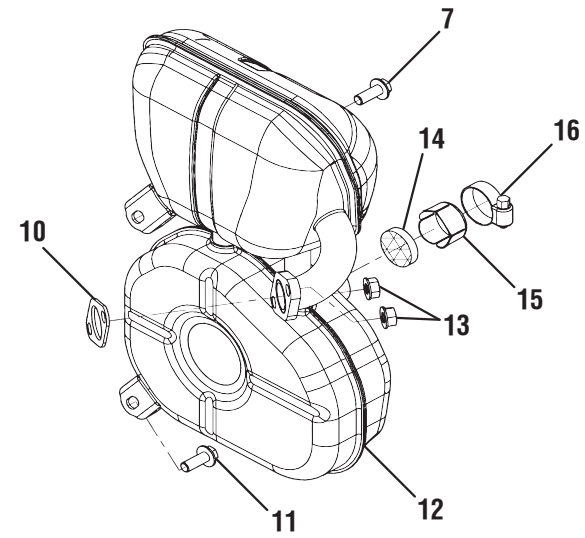

DIGITAL INVERTER GENERATOR – MODEL NUMBER UTI2100R/UTI2100S

FIGURE B

DIGITAL INVERTER GENERATOR – MODEL NUMBER UTI2100R/UTI2100S

The model number will be found on a label attached to the motor housing. Always mention the model number in all correspondence regarding your **DIGITAL INVERTER GENERATOR** or when ordering parts.

PARTS LIST – FIGURE B

KEY NO.	PART NUMBER	DESCRIPTION	QTY	KEY NO.	PART NUMBER	DESCRIPTION	QTY
1	LH2000I-311100	Rotor Assembly.....	1	21	LH2000I-370001A	Fuel Hose	1
2	LH2000I-311200A	Stator Assembly.....	1	22	QC/T621-1999-8.5	Clip Q671B (8.5 mm).....	2
3	LH2000I-312000	Pickup Coil.....	1	23	LH1000I-374200	Inline Fuel Filter	1
4	GBT57891986M516	Bolt (M5 x 16 mm, Flange Hd.)	2	24	QC/T621-1999-10	Clip (10 mm).....	2
5	LH2000I-313000	Ignition Coil Assembly.....	1	25	LH1000I-373000	Fuel Switch Assembly.....	1
6	LH142F-012009	O-Ring (28 x 2.5).....	1	26	GB-T845-F-H-st4.2x13	Screw (ST4.2 x 13 mm).....	2
7	LH142F-012200	Oil Level Sensor Assembly	1	27	LH2000I-370002A	Fuel Hose	1
8	LH1000i-365000	Ground Wire	1	28	QC-T621-1999-8	Clip (8 mm).....	1
9	GB-T5789-1986M6x12	Bolt (M6 x 12 mm, Flange Hd.)	2	29	LH200I-370003	Main Switch Knob.....	1
10	LH1000I-320001	Exhaust Pipe Gasket.....	1	30	GB9074.5-88-M4x12	Screw w/Washer (ST4.2 x 12 mm, Pan Hd.).....	1
11	GB/T5789-1986M6x12	Bolt (M6 x 12 mm, Flange Hd.)	2	31	LH1000I-370008	Knob Cover	1
12	LH2000I-321000	Muffler Assembly	1	32	LH2000I-393000	Base Plate.....	1
13	GB/T6177.1-2000-M6	Hex Nut (M6)	2	33	LH1000I-381004	U-Clip w/ Nut (M5)	12
14	LH2000I-321018	Spark Arrestor	1	34	GB-T5789-1986M6x16	Bolt (M6 x 16 mm, Flange Hd.)	4
15	LH2000I-321019	Spark Arrestor Bracket.....	1	35	GB-T5789-1986M6x12	Bolt (M6 x 12 mm, Flange Hd.)	4
16	JB/T8870-1999-32	Adjustable Clamp.....	1	36	LH2000I-391000	Isolator	4
17	LH1000I-374300	Fuel Tank Cap	1	37	GB/T5789-1986M6x8	Bolt (M6 x 8 mm, Flange Hd.)	1
18	LH2000I-371001	Overspill Guard	1	38	LH2000I-392000	Bracket (Engine).....	1
19	LH1000I-374100	Fuel Filling Strainer.....	1	39	GB/T6177.1-2000-M6	Flange Nut (M6).....	4
20	310711162	Fuel Tank.....	1	40	LH2000I-394000	Rubber Foot	4

NOTE A: OWT Industries, Inc., will not provide engines as replacement parts. Engines are covered through the engine manufacturer's warranty. Consult the accompanying engine manual or contact our service department for assistance.
* Not all parts shown on the exploded view are available. Some parts are shown to identify position and location of parts that are available.