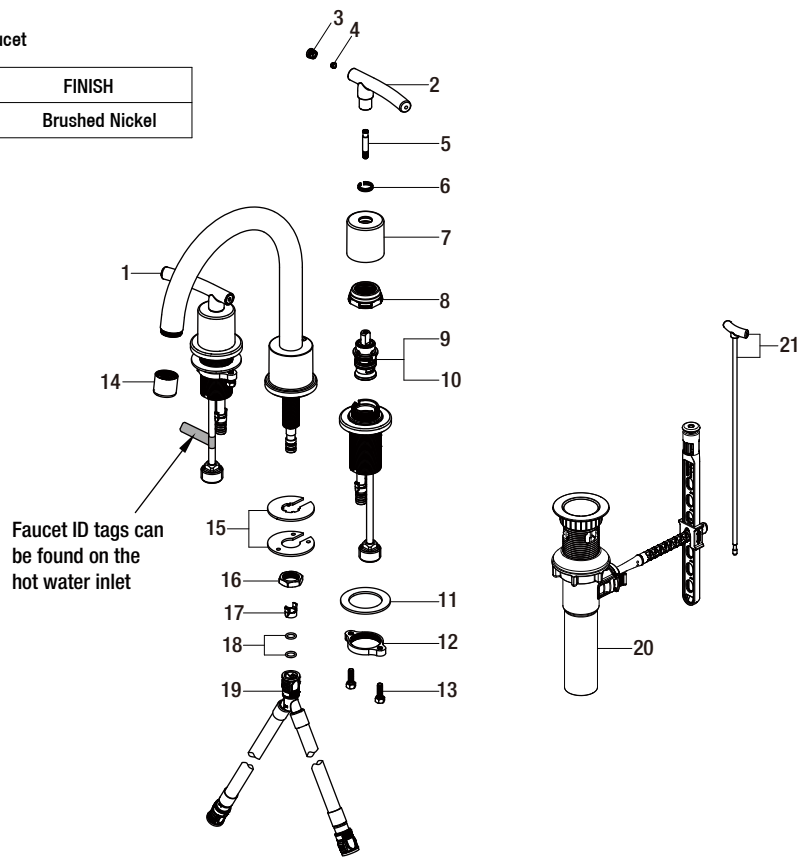

Replacement Parts List

Dorset 8" 2hdl Bath Faucet

MODEL	Internet SKU #	FINISH
HD67731W-6004	301879810	Brushed Nickel

Many replacement parts can be purchased online or at your local store. Please use the table below to identify the part SKU number needed, go to HOMEDEPOT.COM, and check for online and store availability. If you can't find the part you are looking for, please call 1-855-HD-GLACIER.

Part	Description	Part #	Internet SKU #	Store SKU #
1	Handle H	RP1346404		
2	Handle C	RP1346504		
3	Accessorize cap	RP8054604		
4	Set Screw	RP50002		
5	Connector	RP50189		
6	Clip	RP70150		
7	Handle Seat	RP1715904		
8	Bonnet Nut	RP70446		
9	Cartridge H	RP20067	301158139	
10	Cartridge C	RP20068	301158129	
11	Washer	RP64147		

Part	Description	Part #	Internet SKU #	Store SKU #
12	Nut	RP56059		
13	Screw	RP50004		
14	Aerator	RP3024404		
15	Washer	RP64193		
16	Nut	RP56062		
17	Block	RP70421		
18	O-ring	RP60002		
19	Quick connect hose	RP70430		
20	ClickInstall™ drain assembly	RP4022804		
21	Lift rod	RP4022904		