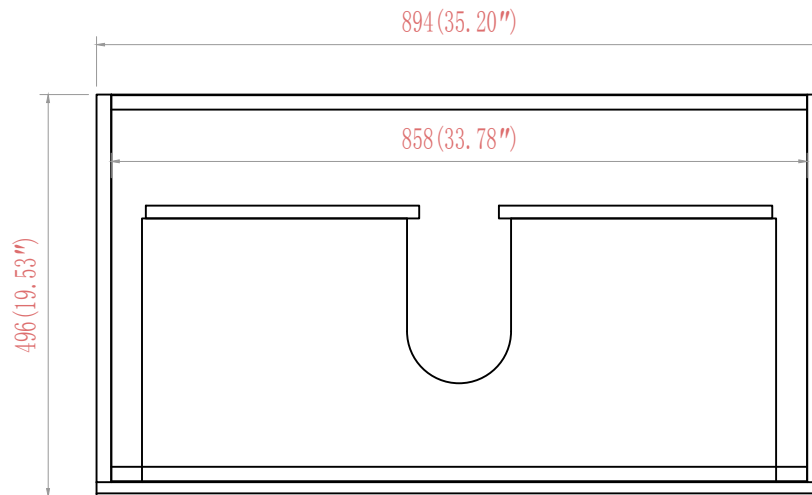

FRONT ELEVATION

SIDE ELEVATION

TOP ELEVATION

LAB-36

Dimensions:	width	depth	height
inches	35.20"	19.53"	20.47"
mm	894	496	520