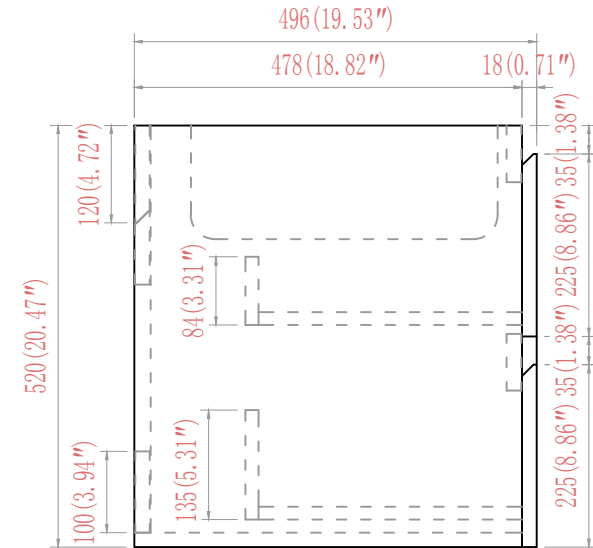

FRONT ELEVATION

SIDE ELEVATION

TOP ELEVATION

LAB-36

Dimensions:	width	depth	height
inches	35.20"	19.53"	20.47"
mm	894	496	520