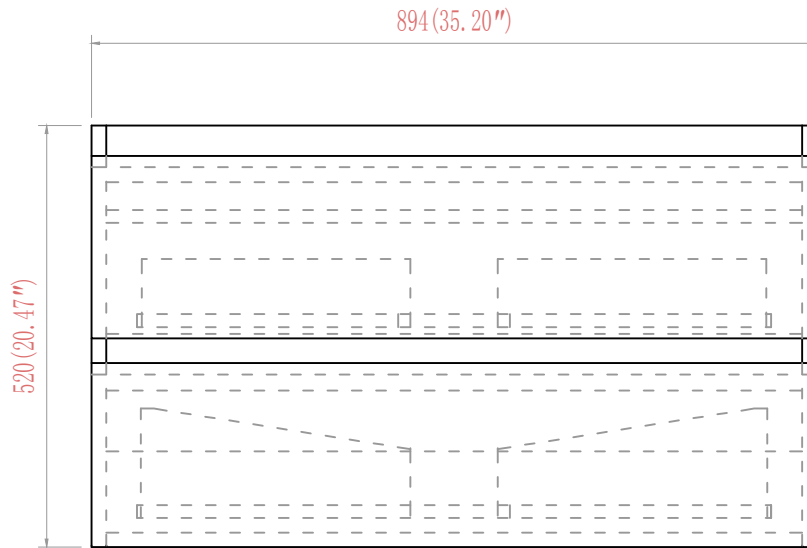

FRONT ELEVATION

SIDE ELEVATION

TOP ELEVATION

LAB-36

Dimensions:	width	depth	height
inches	35.20"	19.53"	20.47"
mm	894	496	520