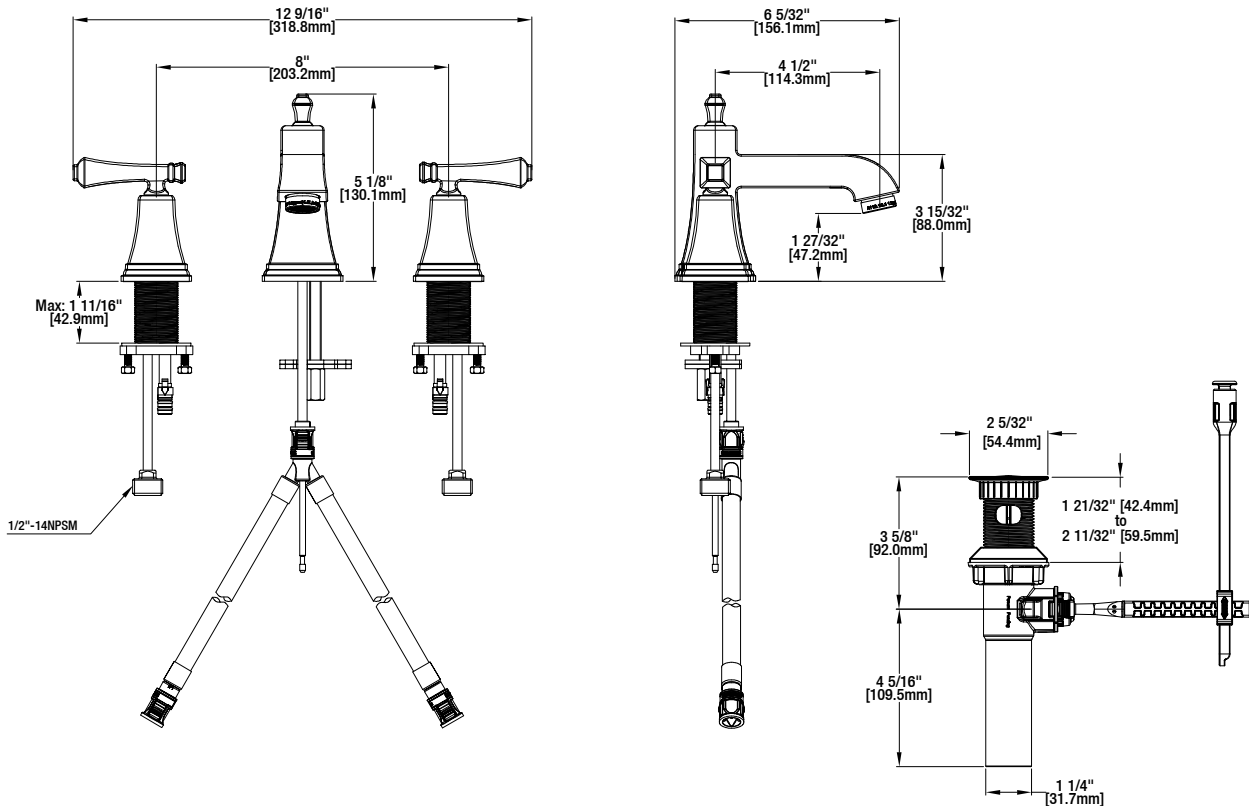

WARRANTY

- Limited Lifetime Warranty

Glacier Bay reserves the right to make changes in specifications and materials and to change and discontinue models, both without notice or obligation. Dimensions are for reference only.