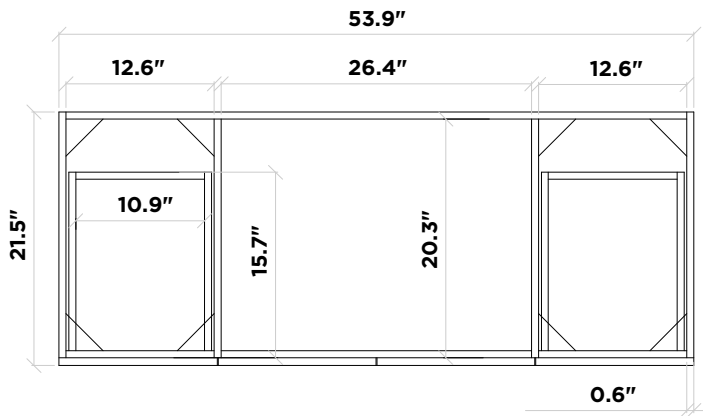

ARIEL

ARIEL 55" Single Rectangular Sink Countertop in White Quartz

COUNTERTOP

DIMENSIONS

55"W × 22"D × 1.5"H

FEATURES

- White quartz countertop
- Matching backsplash included
- Countertop pre-drilled for 8 in. widespread faucets
- One Ceramic UPC certified Under-mount Rectangular Sink

TOP VIEW

BACKSPLASH