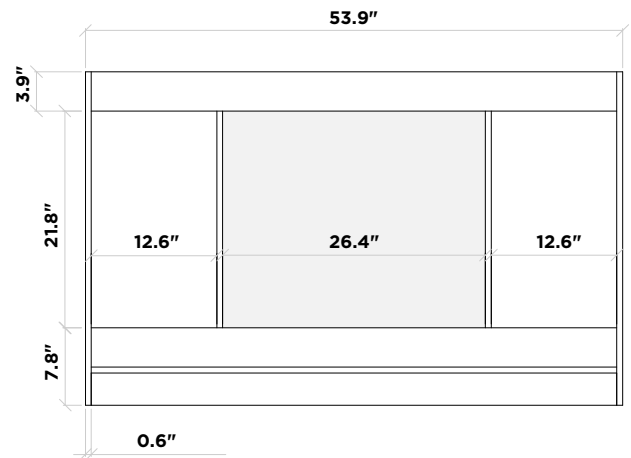

ARIEL

Hamlet 54" Base Cabinet With Matching Framed Mirror

BASE CABINET

CABINET SIZE

54"W × 21.5"D × 33.5"H

MIRROR SIZE

54"W × 35"H

FEATURES

- Hardwood Plywood Construction
- Two soft-closing doors with adjustable hinges
- Four soft-closing drawers with under-mount drawer glides
- Dove-tail construction drawer boxes
- Satin nickel finish hardware
- Matching framed mirror included

FRONT VIEW

BACK VIEW

SIDE VIEW

MIRROR VIEW