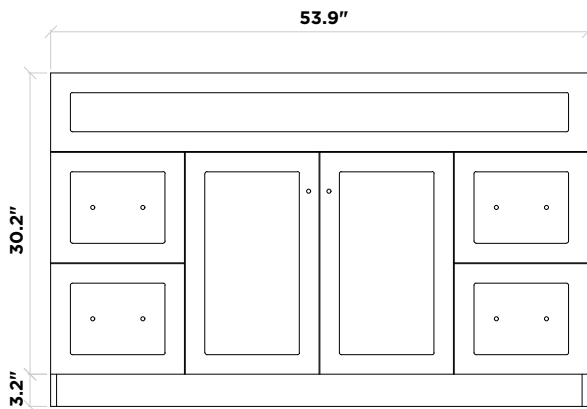

ARIEL

Hamlet 54" Base Cabinet With Matching Framed Mirror

BASE CABINET

CABINET SIZE

54"W × 21.5"D × 33.5"H

MIRROR SIZE

54"W × 35"H

FEATURES

- Hardwood Plywood Construction
- Two soft-closing doors with adjustable hinges
- Four soft-closing drawers with under-mount drawer glides
- Dove-tail construction drawer boxes
- Satin nickel finish hardware
- Matching framed mirror included

FRONT VIEW

BACK VIEW

SIDE VIEW

MIRROR VIEW