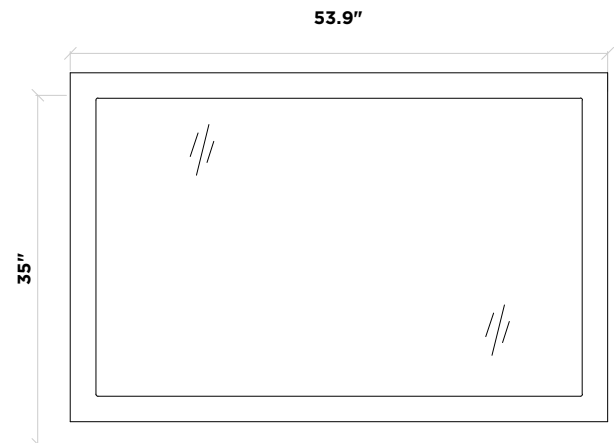

MIRROR VIEW