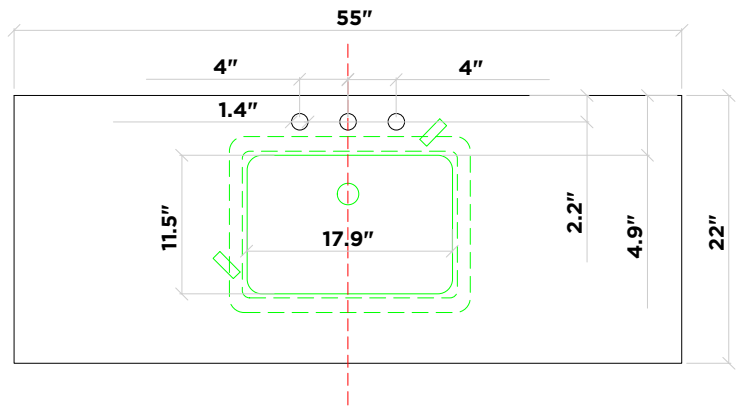

ARIEL

ARIEL 55" Single Rectangular Sink Countertop in White Quartz

COUNTERTOP

DIMENSIONS

55"W × 22"D × 1.5"H

FEATURES

- White quartz countertop
- Matching backsplash included
- Countertop pre-drilled for 8 in. widespread faucets
- One Ceramic UPC certified Under-mount Rectangular Sink

TOP VIEW

BACKSPLASH