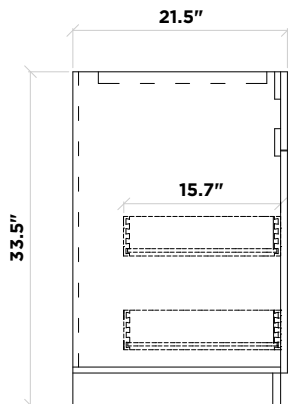

ARIEL

Hamlet 54" Base Cabinet With Matching Framed Mirror

BASE CABINET

CABINET SIZE

54"W × 21.5"D × 33.5"H

MIRROR SIZE

54"W × 35"H

FEATURES

- Hardwood Plywood Construction
- Two soft-closing doors with adjustable hinges
- Four soft-closing drawers with under-mount drawer glides
- Dove-tail construction drawer boxes
- Satin nickel finish hardware
- Matching framed mirror included

FRONT VIEW

BACK VIEW

SIDE VIEW

MIRROR VIEW