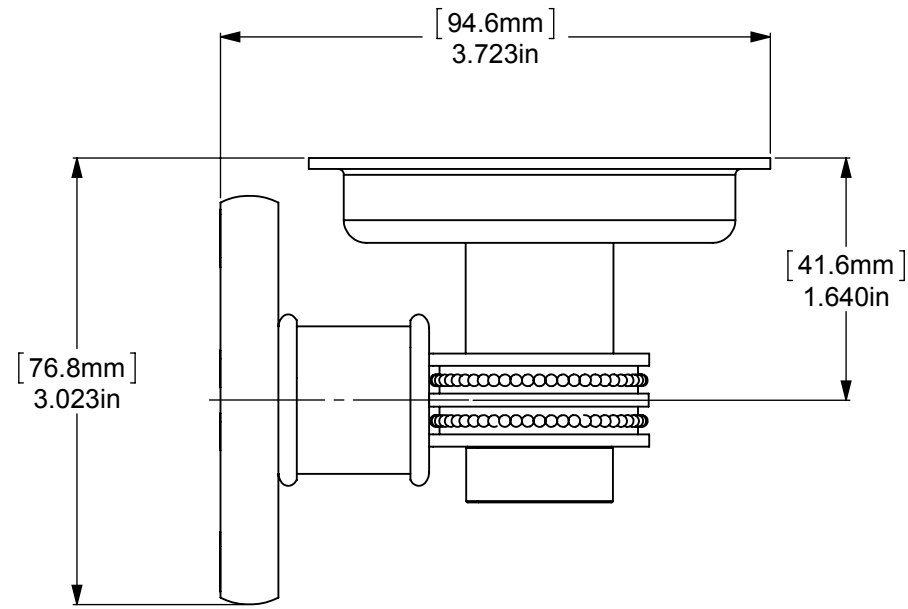

ITEM NO.	PART NUMBER	DESCRIPTION	QTY.
1	RGDTT	CONNECTOR	1
2	Card-1	END LOCK	1
3	TU1-1	TUBE - 1"	1
4	CRRD-1	RING	2
5	TU1-.75	TUBE - .75"	1
6	HROVT	PLATE	1
7	BPRD	BACKPLATE	1

UNLESS OTHERWISE STATED

.X	±.3mm
.XX	±.15mm
.XXX	±.008mm

COPYRIGHT © Allied Brass 2017

THIRD ANGLE PROJECTION

DRAWN	6/25/2017	I.M
CHECKED	6/25/2017	P.D
APPROVED	6/25/2017	R.A

MATERIAL:	BRASS	
DESCRIPTION:	Continental Collection Tumbler and Toothbrush Holder	

FINISH	TBD
QUANTITY	TBD
DRAWING No.	REV
2026D	0
SCALE	1:1.3 SHEET: 01 A4