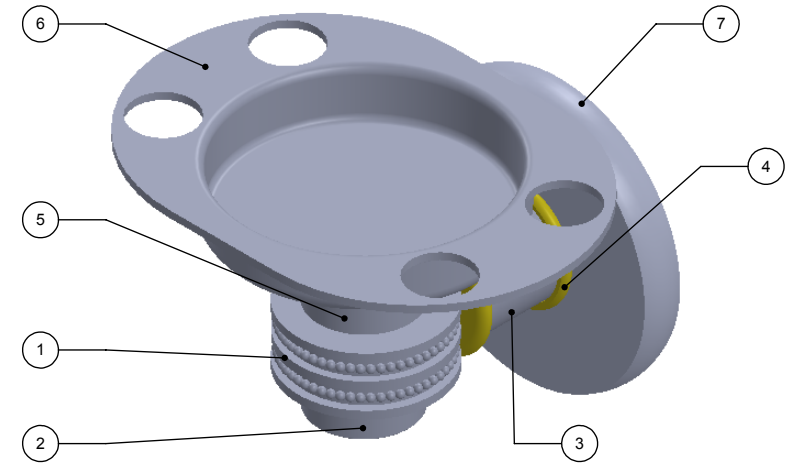

ITEM NO.	PART NUMBER	DESCRIPTION	QTY.
1	RGDTT	CONNECTOR	1
2	Card-1	END LOCK	1
3	TU1-1	TUBE - 1"	1
4	CRRD-1	RING	2
5	TU1-.75	TUBE - .75"	1
6	HROVT	PLATE	1
7	BPRD	BACKPLATE	1

UNLESS OTHERWISE STATED

.X	±.3mm
.XX	±.15mm
.XXX	±.008mm

COPYRIGHT © Allied Brass 2017

THIRD ANGLE PROJECTION

DRAWN	6/25/2017	I.M
CHECKED	6/25/2017	P.D
APPROVED	6/25/2017	R.A

MATERIAL:	BRASS	
DESCRIPTION:	Continental Collection Tumbler and Toothbrush Holder	

FINISH	TBD
QUANTITY	TBD
DRAWING No.	REV
2026D	0
SCALE	1:1.3 SHEET: 01 A4