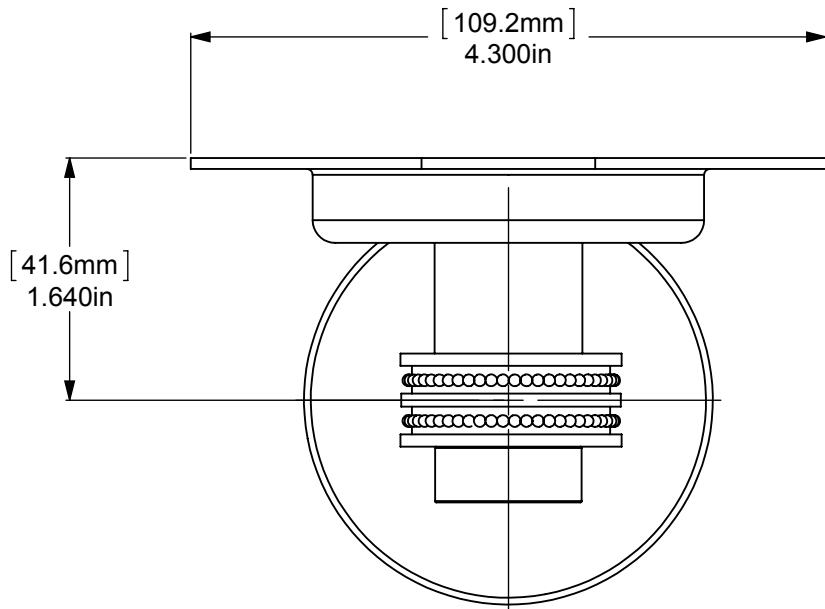

ITEM NO.	PART NUMBER	DESCRIPTION	QTY.
1	RGDTT	CONNECTOR	1
2	Card-1	END LOCK	1
3	TU1-1	TUBE - 1"	1
4	CRRD-1	RING	2
5	TU1-.75	TUBE - .75"	1
6	HROVT	PLATE	1
7	BPRD	BACKPLATE	1

UNLESS OTHERWISE STATED

.X	±.3mm
.XX	±.15mm
.XXX	±.008mm

COPYRIGHT © Allied Brass 2017

THIRD ANGLE PROJECTION

DRAWN	6/25/2017	I.M
CHECKED	6/25/2017	P.D
APPROVED	6/25/2017	R.A

MATERIAL:	BRASS	
DESCRIPTION:	Continental Collection Tumbler and Toothbrush Holder	

FINISH	TBD
QUANTITY	TBD
DRAWING No.	REV
2026D	0
SCALE	1:1.3 SHEET: 01 A4