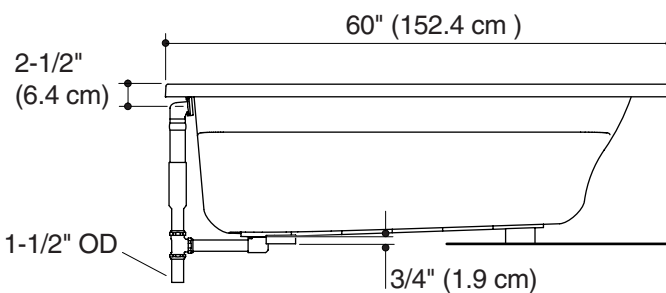

ARCHER™

Technical Information

Fixture*:	
Bathing well	
Basin area bottom	45-1/8" (114.6 cm) x 19-11/16" (50 cm)
Basin area top	52-3/4" (134 cm) x 25-5/16" (64.3 cm)
Weight	70 lbs (31.7 kg)
To overflow	
Water depth	15" (38.1 cm)
Capacity	58 gal (219.5 L)
* Approximate measurements for comparison only.	
Drop-in cutout dimensions:	
58-1/2" (148.6 cm) x 30-1/2" (77.5 cm)	

Installation Notes

Install this product according to the installation guide.

Floor support under this product must provide for a minimum of 44 lbs/square foot (212 kg/square meter) loading.

The hot water supply should be 70% of the capacity of the bath or greater. Installations will vary.

This bath is designed for drop-in installation only. It is not suited for use in a three wall alcove with an overhead shower.