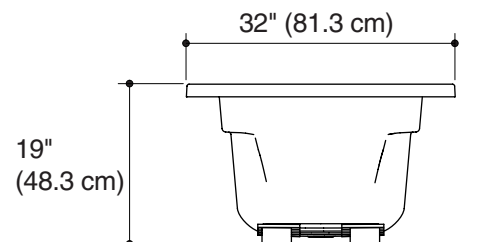

No change in measurements if connected with drain illustrated. (K-7272)