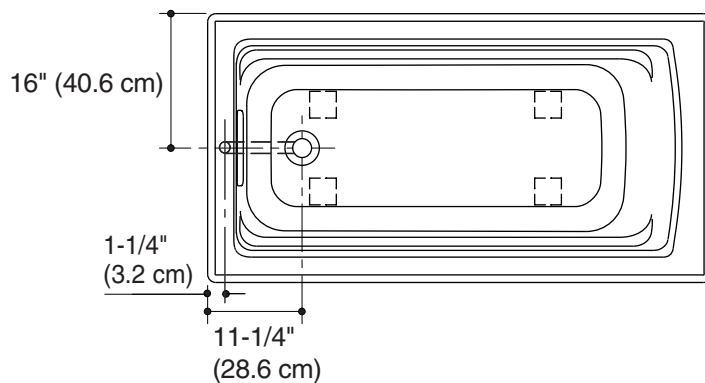

ARCHER™

Technical Information

Fixture*:	
Bathing well	
Basin area bottom	45-1/8" (114.6 cm) x 19-11/16" (50 cm)
Basin area top	52-3/4" (134 cm) x 25-5/16" (64.3 cm)
Weight	70 lbs (31.7 kg)
To overflow	
Water depth	15" (38.1 cm)
Capacity	58 gal (219.5 L)
* Approximate measurements for comparison only.	
Drop-in cutout dimensions:	
58-1/2" (148.6 cm) x 30-1/2" (77.5 cm)	

Installation Notes

Install this product according to the installation guide.

Floor support under this product must provide for a minimum of 44 lbs/square foot (212 kg/square meter) loading.

The hot water supply should be 70% of the capacity of the bath or greater. Installations will vary.

This bath is designed for drop-in installation only. It is not suited for use in a three wall alcove with an overhead shower.