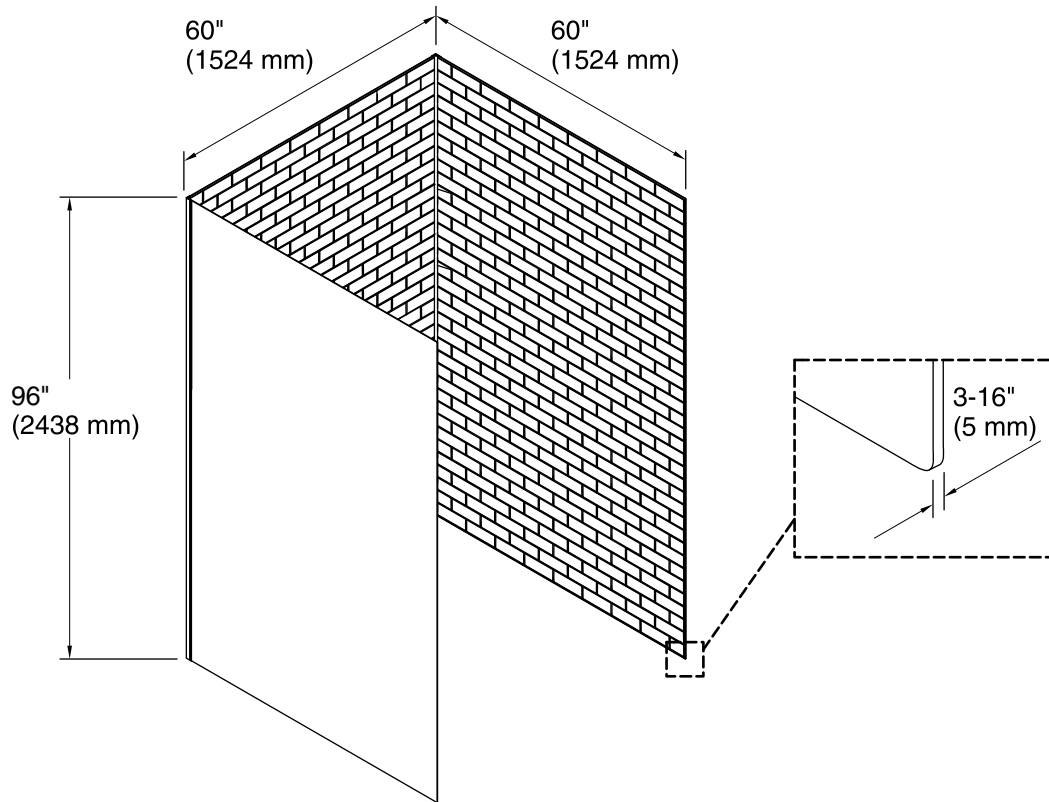

Technical Information

All product dimensions are nominal.

Installation: 3-Wall Alcove

Notes

Measure your actual product for rough-in details.

Install this product according to the installation instructions.

Use non-solvent based construction adhesive.
For installation over tile, use 100% silicone sealant.

Corner joints allow for 3/8" (10 mm) adjustment for out-of-plumb conditions or uneven cuts.

If installing accessories, install 2x4 backing for handrails, shelves, and shower hooks, and 2x10 backing for the flip-down seat.