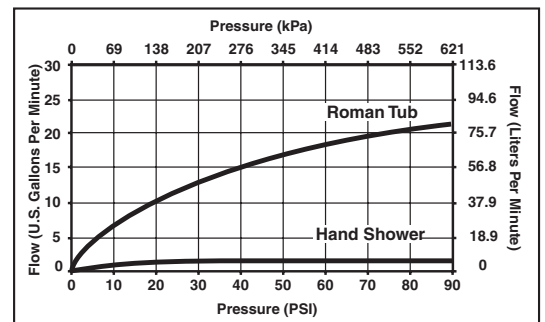

55 E. 111th Street, Indianapolis, Indiana 46280
350 South Edgeware Road, St. Thomas, ON N5P 4L1
© 2011 Masco Corporation of Indiana

Delta reserves the right (1) to make changes in specifications and materials, and (2) to change or discontinue models, both without notice or obligation. Dimensions are for reference only. See current full-line price book or www.specselect.com for finish options and product availability.

DSP-B-T2738 Rev. C