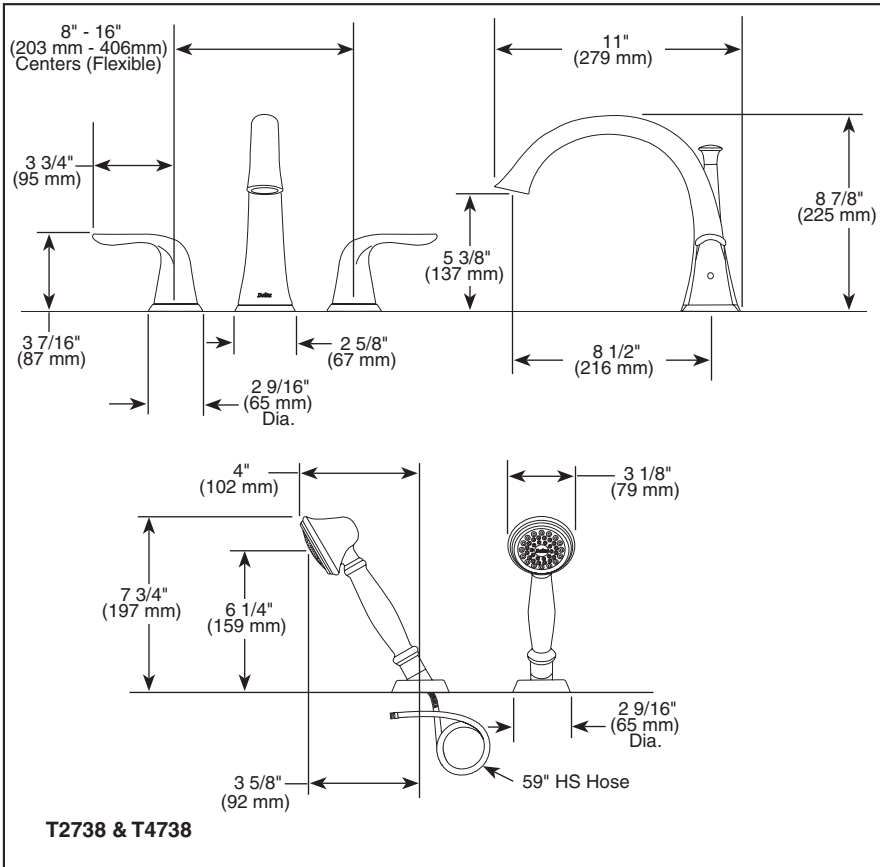

## ROMAN TUB/WHIRLPOOL FAUCET TRIM

- Lahara™ Bath Collection
- Three Hole Installation (T2738 Series)
- Four Hole Installation (T4738 Series)
- Rough-In Kit Must Also be Ordered to Complete Installation (R4707 for four hole and R2707 for three hole)

### STANDARD SPECIFICATIONS:

- Trim Only for two handle Roman Tub faucet for concealed mounting.
- 9 1/4" (235 mm) long, 8 7/8" (225 mm) high slip-on rigid spout.
- Temperature and volume controlled with handles.
- Rough-In kit must also be ordered to complete installation (R4707 for four hole and R2707 for three hole). There are separate specification sheets on each rough-in kit if more details are required.
- Handshower includes double check valves for backflow prevention (T4738).