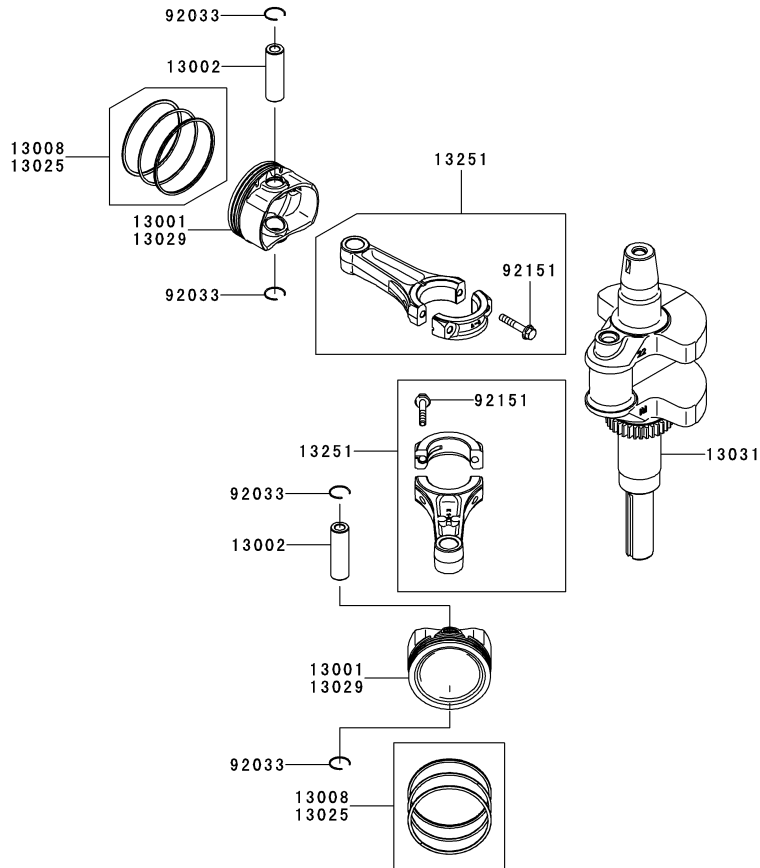

Kawasaki FR691V-AS05 Piston/Crankshaft

E0120-A398A

Ref.	Part Number	Description
13001	KM-13001-7027	Engine Piston
13002	KM-13002-7006	Piston Pin
13008	KM-13008-7005	Piston Ring Set
13025	KM-13025-7009	Piston Ring Set, L ,0.5
13029	KM-13029-7010	Engine Piston, L, 0.5
13031	KM-13031-0747	Complete Crankshaft
13251	KM-13251-7025	Connecting Rod Assembly
92033	KM-92033-7016	Snap Ring
92151	KM-92151-7017	Bolt, 6 X 35