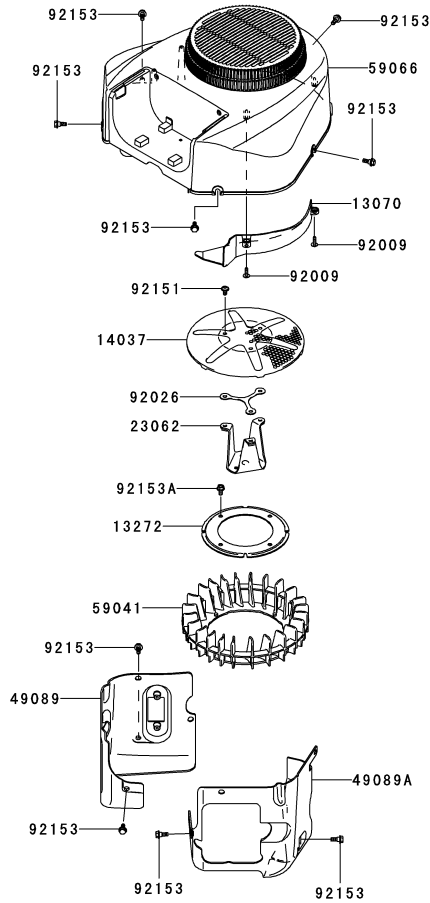

Kawasaki FR691V-AS05 Cooling Equipment

E0150-A873A

Ref.	Part Number	Description
13070	KM-13070-7019	Cooling Air Guide
13272	KM-13272-7006	Fan Plate
14037	KM-14037-70089H	Screen
23062	KM-23062-7005	Complete Bracket
49089	KM-49089-7079	Engine Shroud
49089A	KM-49089-7080	Engine Shroud
59041	KM-59041-7014	Fan
59066	KM-59066-7063	Fan Housing
92009	KM-92009-2303	Screw
92026	KM-92026-7007	Spacer
92151	KM-92151-7012	Bolt, 6 X 12
92153	KM-92153-7007	Bolt
92153A	KM-92153-7043	Bolt, 6 X 12