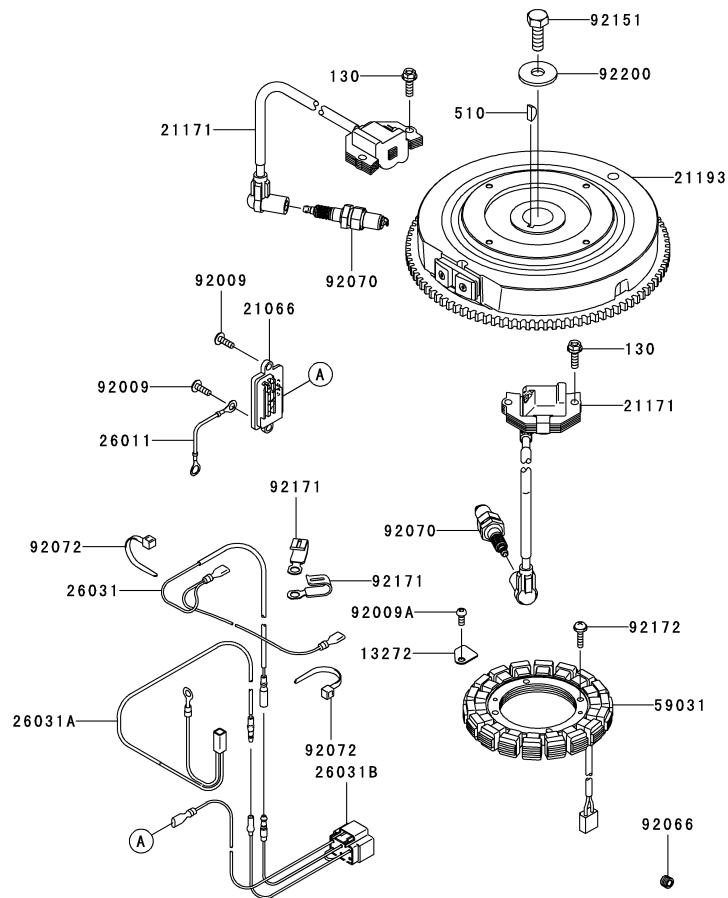

Kawasaki FR691V-AS05 Electric Equipment

E0160-B284A

Ref.	Part Number	Description
13272	KM-13272-7012	Plate
21066	KM-21066-7017	Voltage Regulator
21171	KM-21171-0711	Ignition Coil Assembly
21193	KM-21193-7038	Flywheel Assembly
26011	KM-26011-7025	Lead Wire, L = 95
26031	KM-26031-7040	Harness
26031A	KM-26031-7041	Harness
26031B	KM-26031-1625	Harness
59031	KM-59031-7017	Charging Coil
92009	KM-92009-2303	Screw

Ref.	Part Number	Description
92009A	KM-92009-2308	Screw
92066	KM-92066-7026	Plug
92070	759-3339	Spark Plug
92072	KM-92072-7003	Band
92151	KM-92154-7003	Bolt, 12 X 30
92171	KM-92171-7008	Clamp
92172	KM-92172-7018	Screw, 5 X 20
92200	KM-92200-7002	Washer
130	KM-130AA0620	Flanged Bolt, 6 X 20
510	KM-510A5100	Woodruff Key