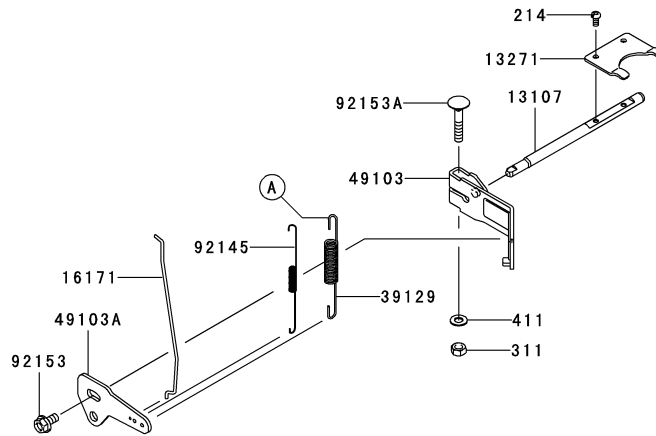

Kawasaki FR691V-AS05 Control Equipment

E0170-A652A

Ref.	Part Number	Description
13107	KM-13107-7047	Shaft
13271	KM-13271-7038	Plate
16171	KM-16171-7022	Link
39129	KM-39129-7035	Governor Spring
49103	KM-49103-7014	Governor Arm
49103A	KM-49103-7015	Governor Arm
49113	KM-49113-7050	Complete Control Panel
92145	KM-92145-7057	Spring
92145A	KM-92145-7058	Spring
92150	KM-92150-2182	Bolt, 5 X 18

Ref.	Part Number	Description
92153	KM-92153-0009	Bolt, 6 X 12
92153A	KM-92153-7033	Bolt, 6 X 35
92153B	KM-92153-7043	Bolt, 6 X 12
92170	KM-92170-7001	Clamp
92172	KM-92172-7035	Screw, 5 X 30
214	KM-214AA0408	Pan Screw +-, 4 X 8
311	KM-311AA0600	Hex Nut, 6mm
312	KM-312AA0500	Hex Nut, 5mm
411	KM-411AA0600	Plain Washer, 6mm