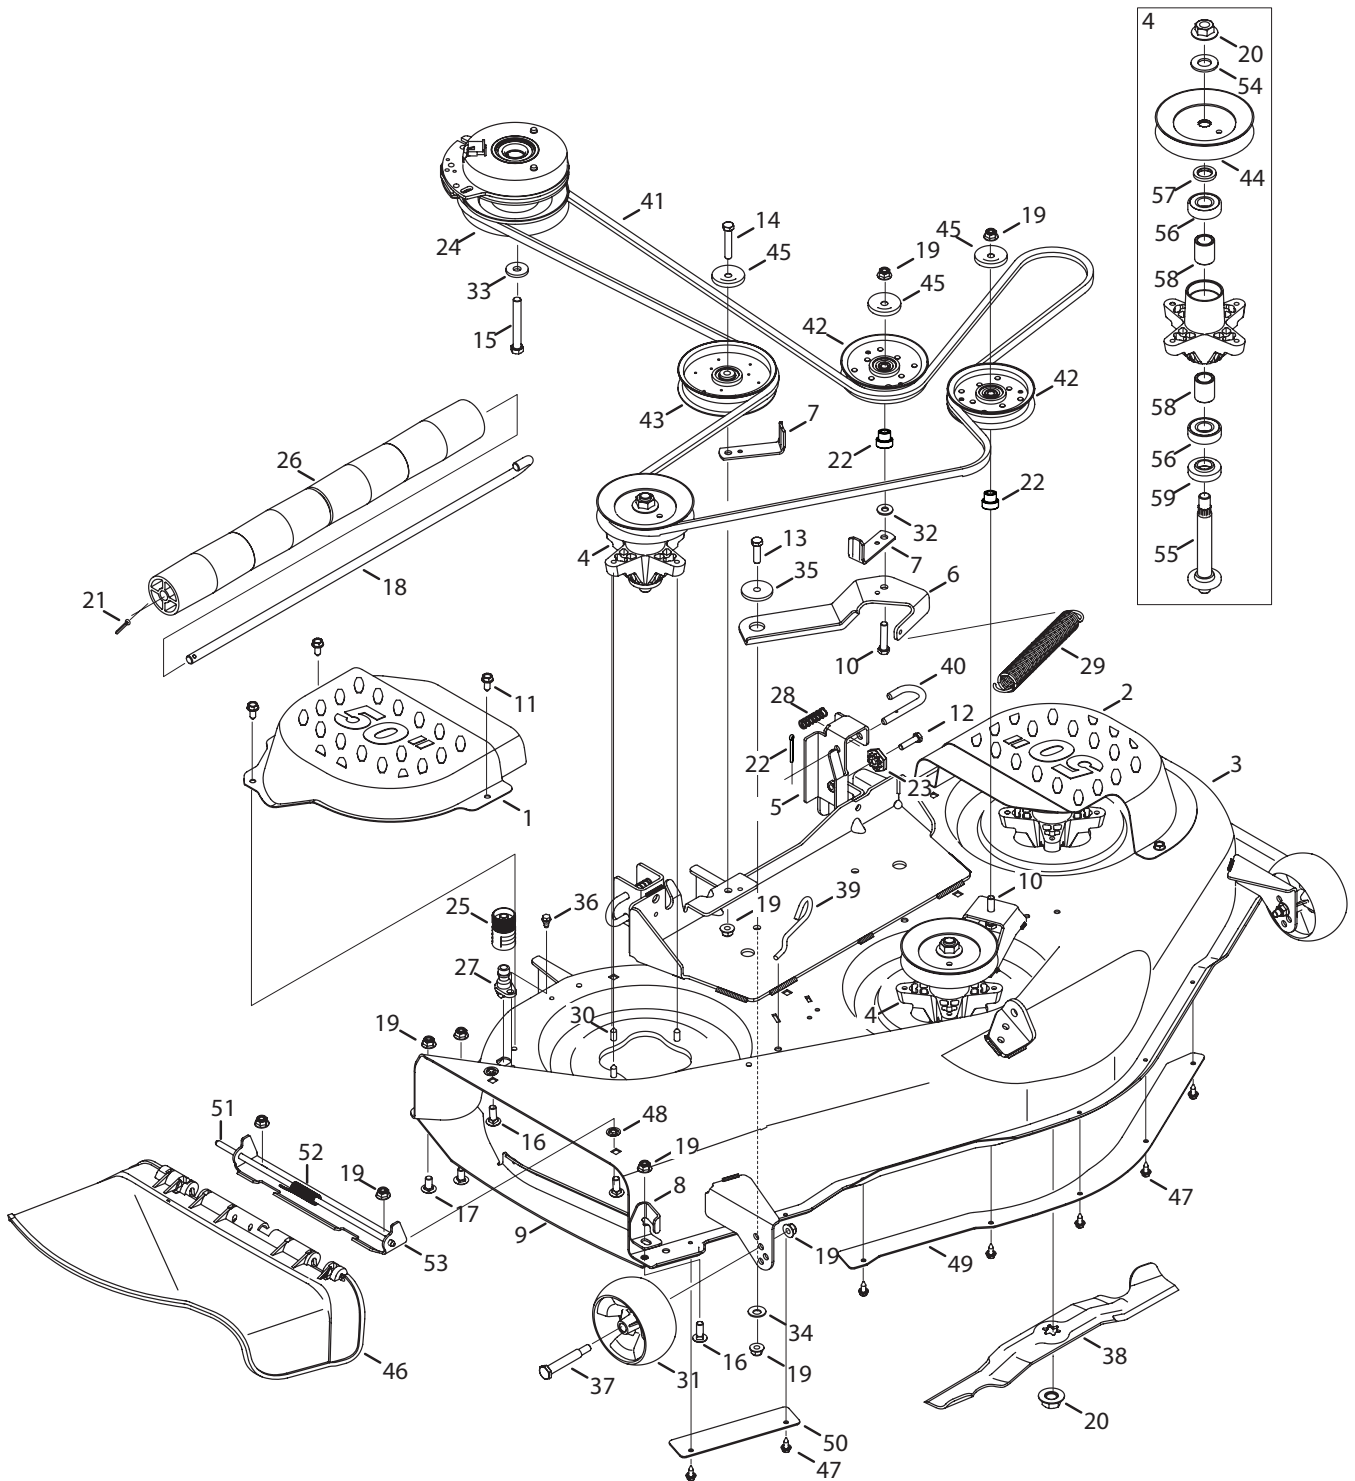

50" Deck

Ref.	Part Number	Description	Ref.	Part Number	Description
1	603-04947	Belt Cover, RH	31	734-04155	Deck Ball Wheel, 5.0
2	603-04948	Belt Cover, LH	32	736-0262	Flat Washer, .385 x .870 x .092
3	903-05121	50" Deck Assembly	33	736-0322	Flat Washer, .450 x 1.25 x .164
4	918-04125B	Spindle Assembly	34	736-0407	Bell Washer, .45 x 1.0 x .062
5	683-05124	Deck Lift Bracket	35	738-04162C	Shoulder Spacer, .884 x .190
6	703-05825C	Idler Arm	36	738-04278	Shoulder Screw, .500 x 1/4-20
7	703-09583	Bracket Belt Guard	37	938-3056	Shoulder Screw, .5 x 2.5 x 3/8-16
8	703-3279	Stop Bracket	38	942-04053C	Blade, 2 in 1, 17.9
9	703-3511B	Finger Guard	39	747-05608	Deck Spring Rod
10	710-0347	Hex Cap Screw, 3/8-16 x 1.75	40	747-06292	Deck Hanger Rod
11	710-04484	Hex Washer Screw, 5/16-18 x .750	41	954-05008	V-Belt
12	710-0573	Hex Cap Screw, 5/16-18 x 1.25	42	756-05042	Idler Pulley, 4.25 Dia
13	710-3005	Hex Cap Screw, 3/8-16 x 1.25	43	756-04511B	Idler Pulley, 5.00 Dia.
14	710-3144	Hex Cap Screw, 3/8-16 x 2.00	44	756-04216	V-Type Pulley, 5.39
15	710-3157A	Screw, 7/16-20 x 3.25	45	783-08389	Pulley Cap
16	710-3168	Carriage Screw, 3/8-16 x 1.00	46	631-05162	Discharge Chute Assembly
17	710-3178	Carriage Screw, 3/8-16 x .75	47	710-1652	Hex Washer Screw, 1/4-20 x .625
18	711-06092	J-Hook	48	712-0229	Push Nut, 3/8
19	712-04065	Flange Lock Nut, 3/8-16	49	783-04414A	Center Skirt
20	712-0417A	Hex Flange Nut, 5/16-18	50	783-04415	RH Skirt
21	714-0162	Cotter Pin, 5.32 x 1.25	51	711-04565	Hinge Pin
22	748-05029	Shoulder Spacer	52	732-04372	Torsion Spring
23	917-04074	Deck Adjustment Gear	53	703-09623	Chute Bracket
24	917-05122A	Electric PTO Clutch	54	736-0315	Flat Washer, .76 x 1.50 x .12
25	921-04041	Water Nozzle Adapter	55	738-1010A	Spindle Shaft, 5.75
26	731-05679A	Front Roller	56	941-0919A	Ball Bearing
27	731-07487	Deck Wash Nozzle	57	748-0160A	Spacer, .79 x 1.25 x .175
28	932-3127	Compression Spring, .66 x 1.9	58	750-1000	Spacer, .80 x 1.10 x 1.32
29	732-04927	Extension Spring, 1.25 OD x 1.751	59	750-1349A	Spacer, .79 x 1.82 x .55
30	710-1260A	Hex Washer Screw, 5/16-18 x .750