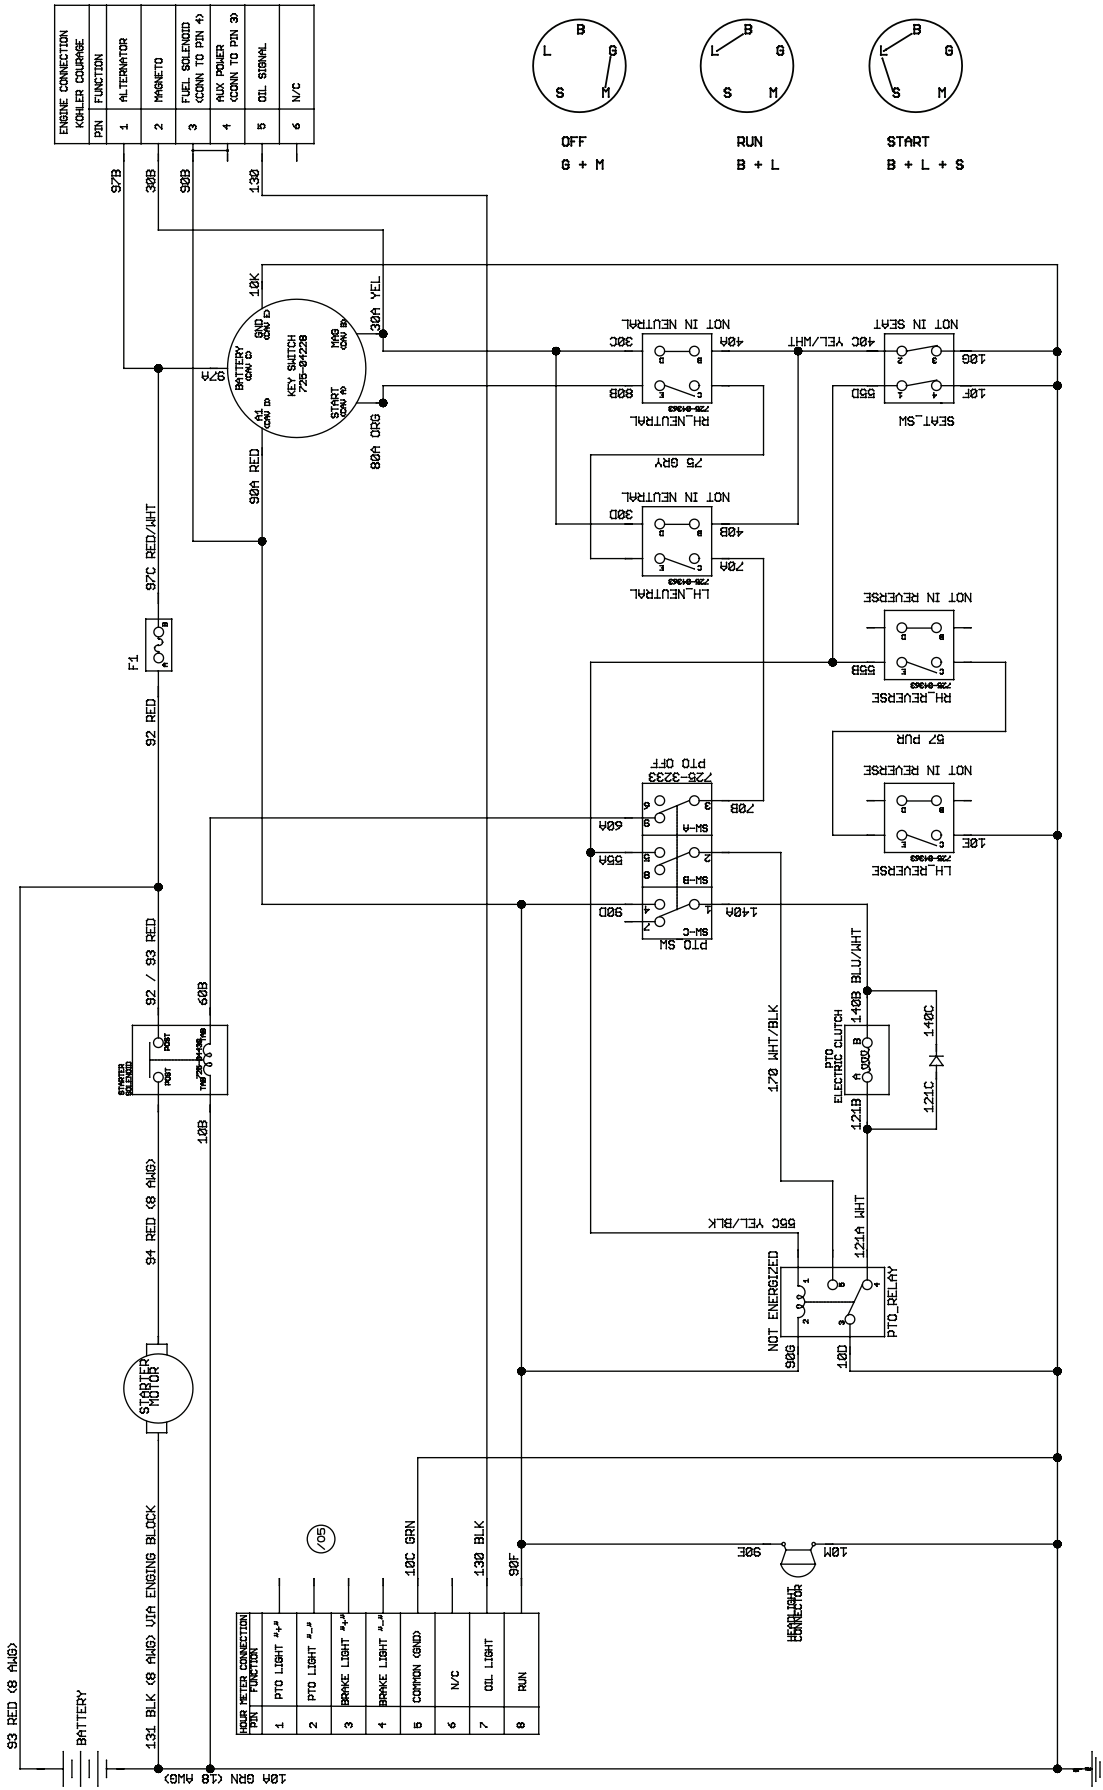

Ref.	Part Number	Description	Ref.	Part Number	Description
1	903-05144	54" Deck Assembly	25	738-04278	Shoulder Screw, .500 x 1/4-20
2	603-05152	Deck Lift Bracket	26	738-05081	Shoulder Spacer
3	918-06978	Spindle Assembly	27	938-3056	Shoulder Screw, .5 x 2.5 x 3/8-16
4	703-09637	Idler Arm	28	942-05056	Blade, 18.67
5	710-0347	Hex Cap Screw, 3/8-16 x 1.75	29	747-05608	Deck Spring Rod
6	710-0376	Hex Cap Screw, 5/16-18 x 1.00	30	747-06292	Deck Hanger Rod
7	710-04379A	Hex Cap Screw, 7/16-20 x 3.50	31	748-05029A	Shoulder Spacer
8	710-0573	Hex Cap Screw, 5/16-18 x 1.25	32	954-04329	V-Belt
9	710-1260A	Hex Washer Screw, 5/16-18 x .750	33	756-04511B	Idler Pulley, 5.00 Dia.
10	710-3130	Hex Cap Screw, 3/8-16 x 3.25	34	756-05042	Idler Pulley, 4.25 Dia
11	712-04063	Flange Lock Nut, 5/16-18	35	783-08027	Belt Guard Bracket
12	712-04065	Flange Lock Nut, 3/8-16	36	783-08389	Pulley Cap
13	712-0417A	Hex Flange Nut, 5/16-18	37	631-05168	Chute Assembly
14	714-0162	Cotter Pin, 5.32 x 1.25	38	710-05073	Screw, Sems, 1/4-20 x .50
15	917-04074	Deck Adjustment Gear	39	732-04659	Torsion Spring
16	717-05209	Electric PTO Clutch	40	747-06290	Hinge Pin
17	921-04041	Water Nozzle Adapter	41	783-08504	Chute Bracket
18	731-07487	Deck Wash Nozzle	42	738-1186A	Spindle Shaft, 6.11 Long
19	731-09968	Belt Cover, RH	43	941-0919A	Ball Bearing
20	731-09969	Belt Cover, LH	44	750-04936	Spacer, .792 x 1.060 x 1.860
21	732-04927	Extension Spring, 1.25 OD x 1.751	45	750-06152	Spacer, .792 x 1.060 x 1.782
22	932-3127	Compression Spring, .66 x 1.9	46	756-05038	Deck Pulley
23	734-04155	Deck Ball Wheel, 5.0	47	783-08435	Bearing Shield
24	736-0322	Flat Washer, .450 x 1.25 x .164			

777X46407 42"

777X46574 46"

777123744

777X46408 50"

777X46308 54"

777125048 (Koh.)

777125049 (Kaw.)

777D13929

Wiring Harness Schematic - 725-06000A