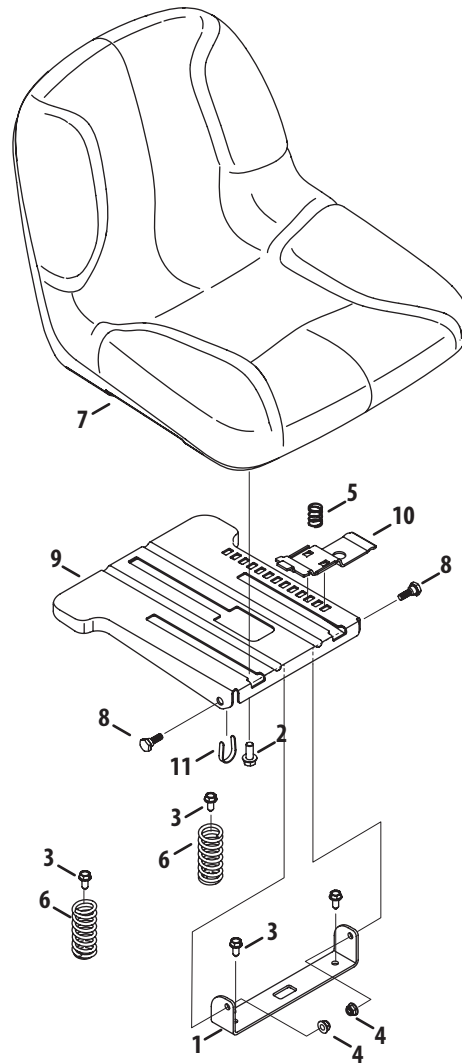

Ref.	Part Number	Description
1	703-08734	Seat Bracket
2	710-04482A	Hex Flange Bolt, 3/8-16 x .875
3	710-04484	Hex Washer Screw, 5/16-18 x .750
4	712-04063	Flange Lock Nut, 5/16-18
5	732-04563	Compression Spring, .68 x 1.065 x .055
6	732-04849	Compression Spring, 1.50 x 3.90 x .200
7	757-04131	Seat
8	938-0296	Shoulder Screw, 5/16-18 x .437 x .268
9	783-06049	Seat Mount Bracket
10	783-06050	Seat Adjustment Lever
11	783-06448	Clip