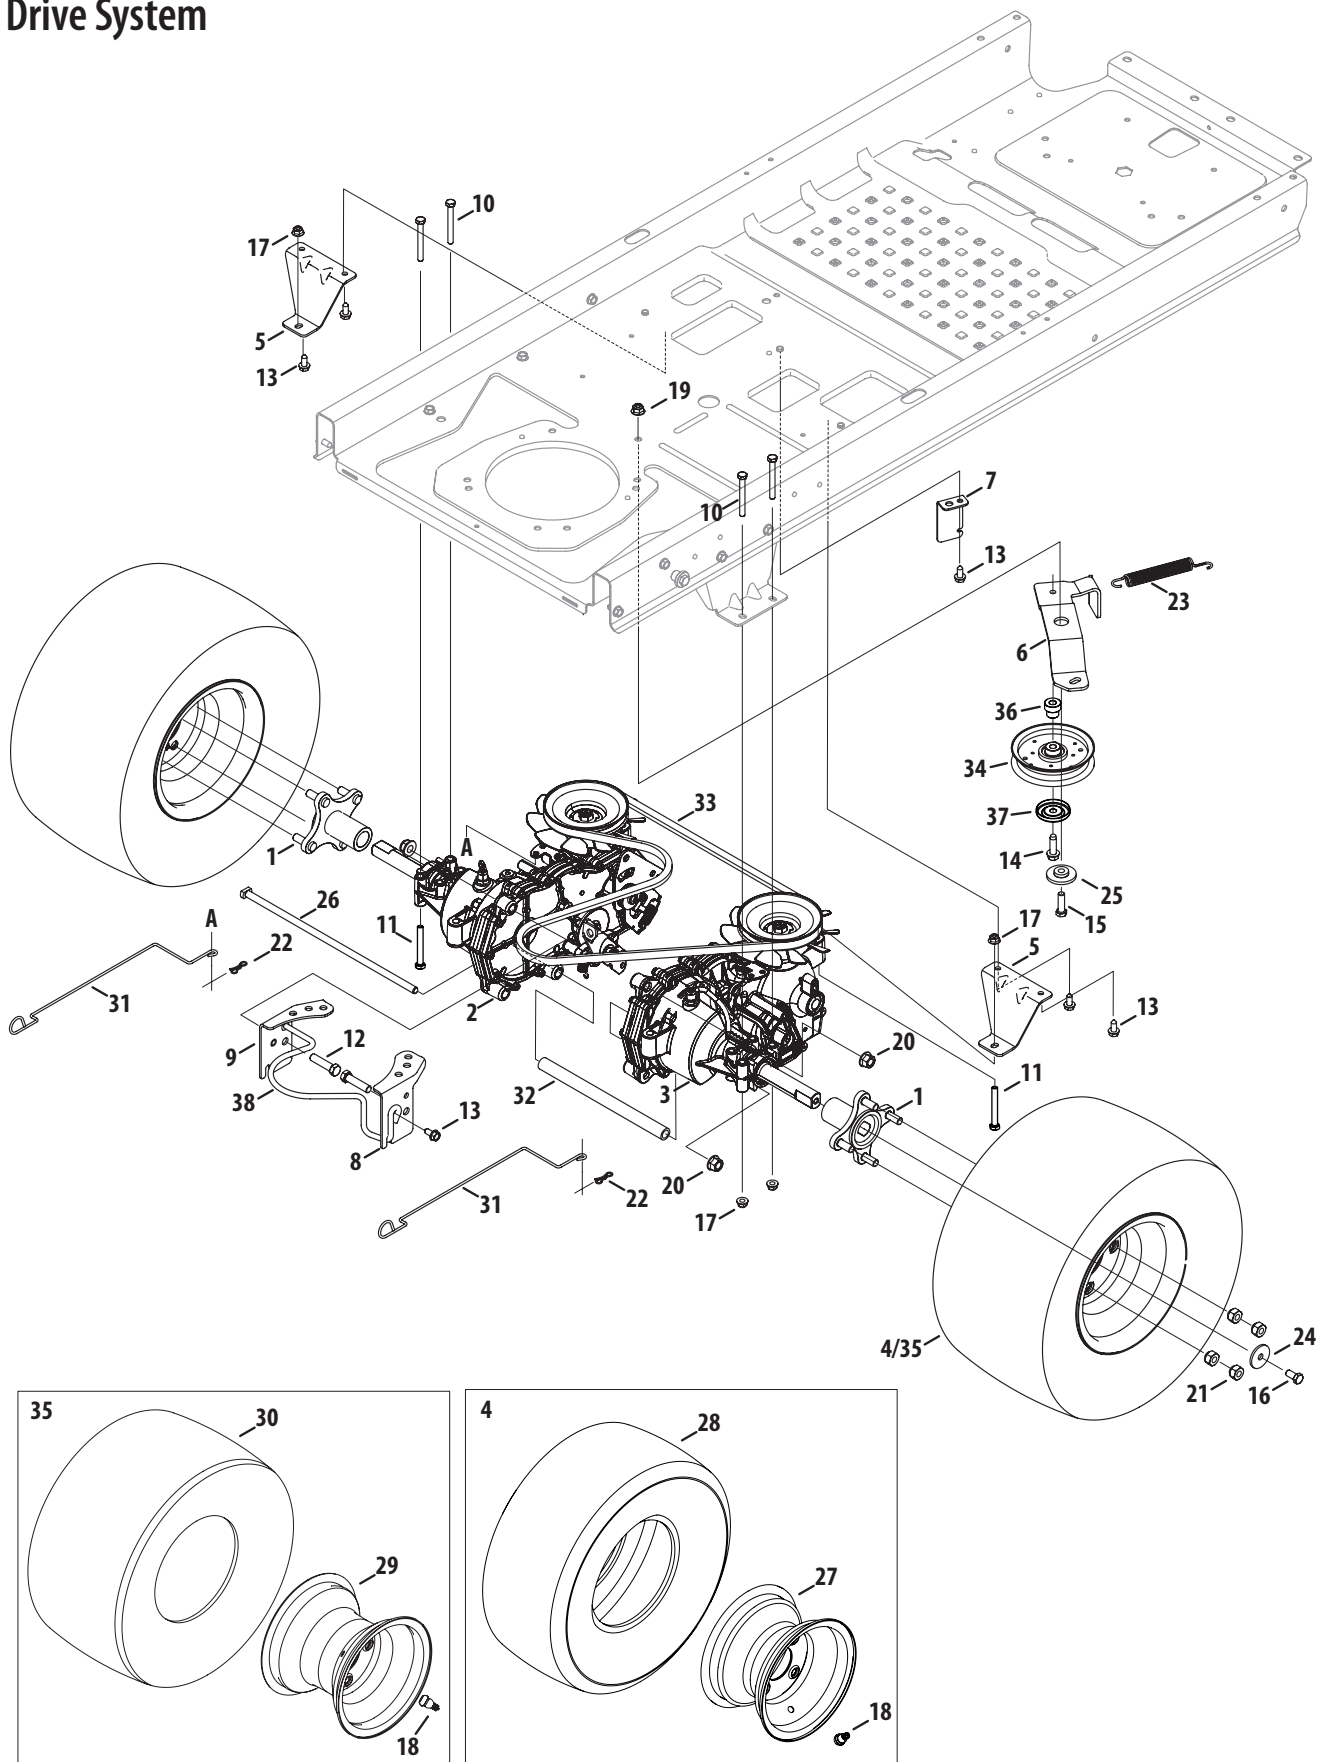

Drive System

Ref.	Part Number	Description
1	918-04317	Wheel Hub Assembly
2	918-05128A	Transmission Assembly, LH
3	918-05129A	Transmission Assembly, RH
4	634-04293-0911	Complete Wheel, 18 x 8.5-8 (42" & 46")
5	703-08570	Transmission Mounting Bracket
6	703-08605	Idler Bracket
7	703-08613A	Spring Mounting Bracket
8	703-08614A	Transmission Bracket
9	703-08615A	Transmission Bracket
10	710-0176	Hex Screw, 5/16-18 x 2.75
11	710-04389	Screw, TT, 5/16-18 x 2.25
12	710-04092	Hex Screw, 7/16-20 x 1.75
13	710-04484	Hex Washer Screw, 5/16-18 x .750
14	710-1315	Hex Washer Screw, 3/8-16 x 1.250
15	710-0514	Hex Screw, 3/8-16 x 1.00
16	710-3119	Hex Screw, 3/8-16 x .75
17	712-04063	Flange Lock Nut, 5/16-18
18	934-0255	Valve Tubeless
19	912-3020	Jam Lock Nut, 3/8-16
20	712-0459	Flange Lock Nut, 7/16-20
21	712-3050	Lug Nut, 7/16-14
22	714-04040	Bow-Tie Cotter Pin
23	732-04229	Extension Spring, .75 Dia. x 6.02
24	936-0227	Flat Washer, .390 x 1.50 x .134
25	738-04162C	Shoulder Spacer, .884 x .190
26	738-04192B	Rod, .405 Dia. x 14.0 LG
27	603-04173-0499	Rim Only, (42" & 26")
28	734-04246-0901	Tire Only, 18 x 8.5-8 (42" & 46")
29	603-04175-0499	Rim Only, (50" & 54")
30	734-1729-0901	Tire Only, 18 x 9.5-8 (50" & 54")
31	747-05657A	Bypass Rod
32	750-04561	Tube, .51 ID x .75 OD x 10.2
33	954-04317A	Belt, A-Type x 67.0
34	756-05042	Idler Pulley, 4.25 Dia.
35	634-04128-0911	Complete Wheel, 18 x 9.5-8 (50" & 54")
36	748-05029	Shoulder Spacer
37	783-08389	Pulley Cap
38	747-06037	Engine Keeper Rod (42")
	747-06070	Engine Keeper Rod (46", 50" & 54")