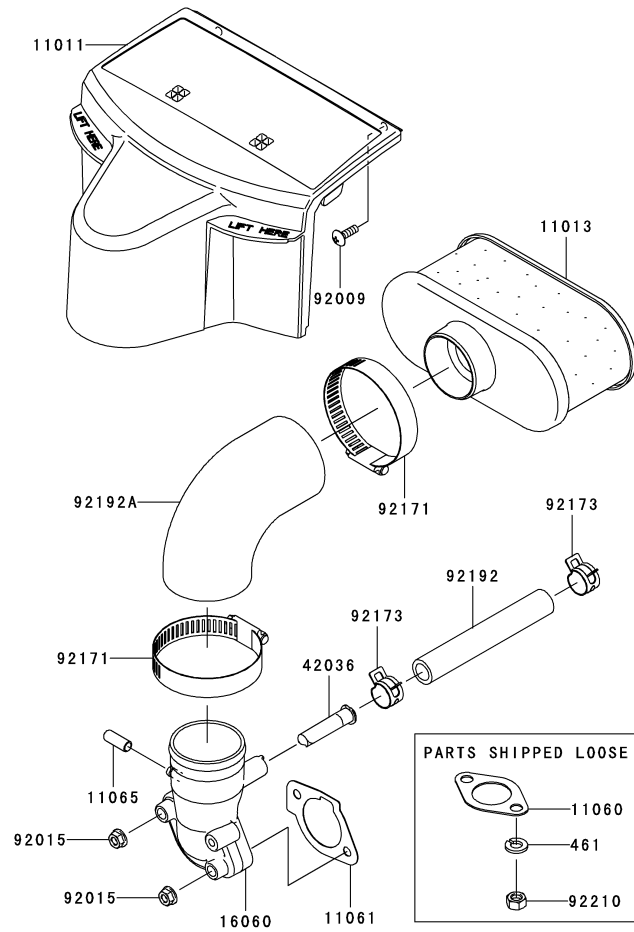

Kawasaki FR691V-AS05 Air Filter/Muffler

E0190-B094A

Ref.	Part Number	Description
11011	KM-11011-7065	Air Filter Case
11013	KM-99999-0384	Air Filter Element
11060	KM-11060-7016	Muffler Gasket
11061	KM-11061-7086	Carburetor/Pipe Intake Gasket
11065	KM-11065-7037	Cap
16060	KM-16060-7038	Intake Pipe
42036	KM-42036-7017	Breather Sleeve
92009	KM-92009-2303	Screw
92015	KM-92015-1367	Nut
92171	KM-92173-1001	Clamp
92173	KM-92173-7003	Clamp
92192	KM-92192-7146	Tube, 12.6 X 18.6 X 118
92192A	KM-99999-7082	Air Filter Tube
92210	KM-92210-7027	Nut, M8
461	KM-461DA0800	Spring Washer, 8mm