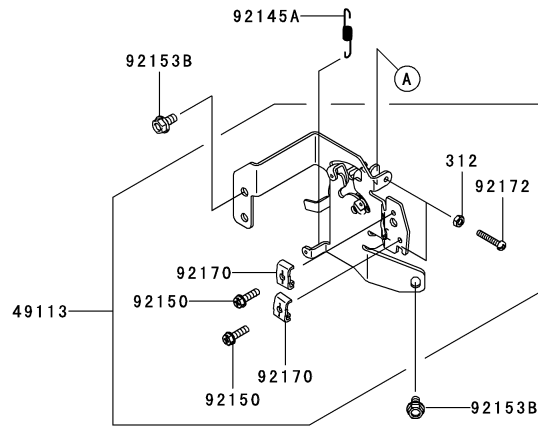

Kawasaki FR691V-AS05 Control Equipment

E0170-A652A

Ref.	Part Number	Description
13107	KM-13107-7047	Shaft
13271	KM-13271-7038	Plate
16171	KM-16171-7022	Link
39129	KM-39129-7035	Governor Spring
49103	KM-49103-7014	Governor Arm
49103A	KM-49103-7015	Governor Arm
49113	KM-49113-7050	Complete Control Panel
92145	KM-92145-7057	Spring
92145A	KM-92145-7058	Spring
92150	KM-92150-2182	Bolt, 5 X 18

Ref.	Part Number	Description
92153	KM-92153-0009	Bolt, 6 X 12
92153A	KM-92153-7033	Bolt, 6 X 35
92153B	KM-92153-7043	Bolt, 6 X 12
92170	KM-92170-7001	Clamp
92172	KM-92172-7035	Screw, 5 X 30
214	KM-214AA0408	Pan Screw +-, 4 X 8
311	KM-311AA0600	Hex Nut, 6mm
312	KM-312AA0500	Hex Nut, 5mm
411	KM-411AA0600	Plain Washer, 6mm