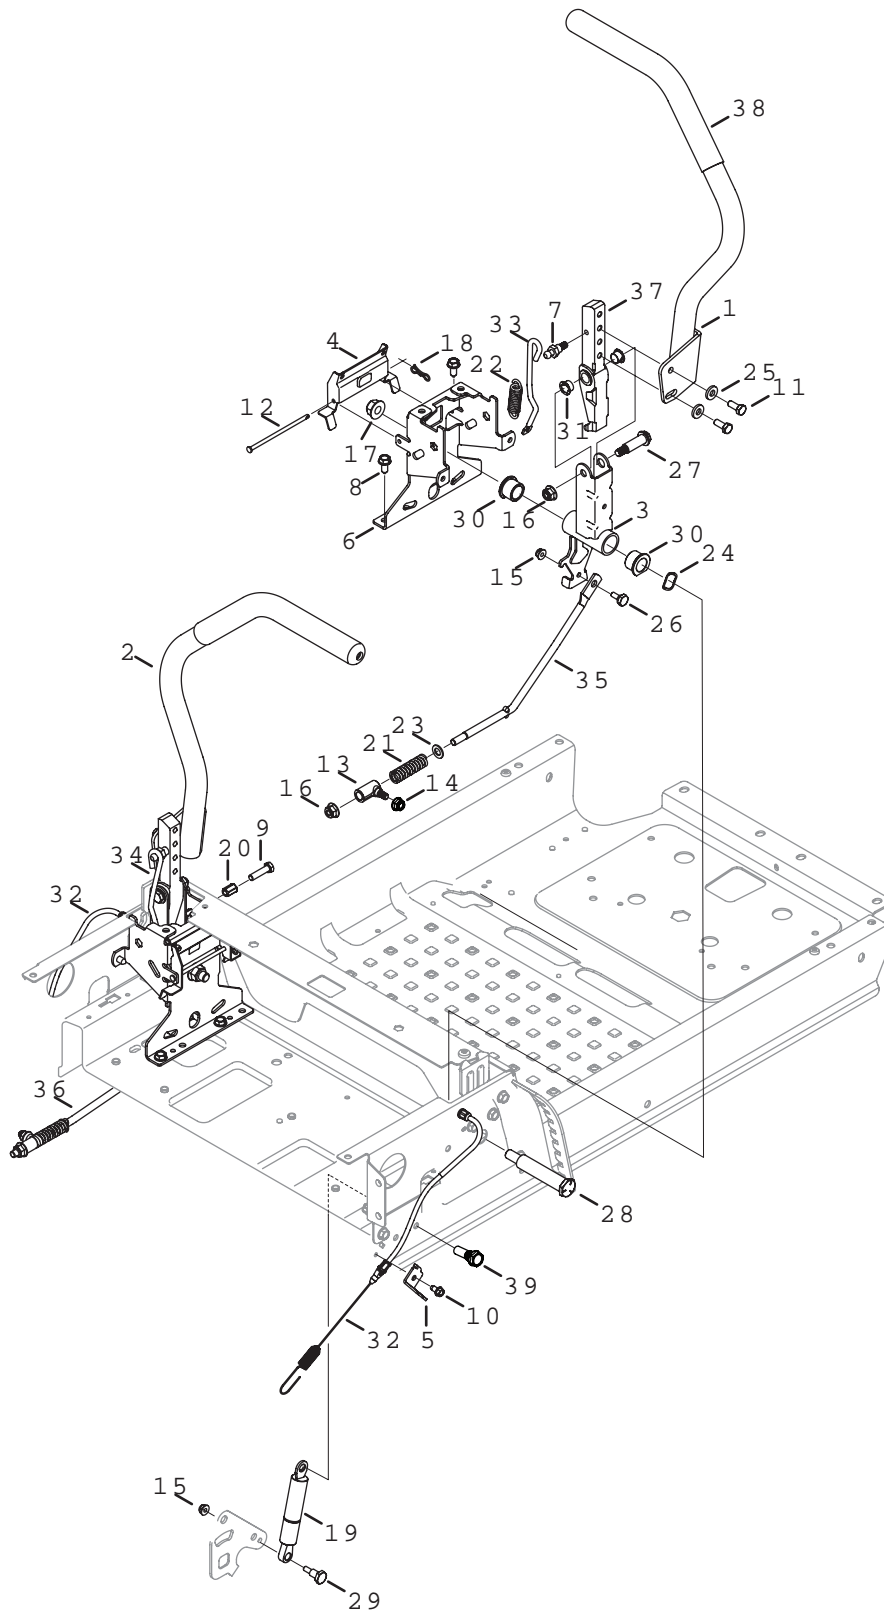

Ref.	Part Number	Description
1	603-05124	RH Lapbar Lever Assembly
2	603-05126	LH Labpar Lever Assembly
3	603-05033A	Lapbar Pivot Bracket
4	703-09069	Brake Lever Actuator
5	703-09220	Brake Cable Bracket
6	703-09325A	Lapbar Pivot Support Bracket
7	710-04471	Screw, Shoulder Ball, 5/16-18 x .48
8	710-04484	Hex Washer Screw, 5/16-18 x .750
9	710-0528	Hex Cap Screw, 5/16-18 x 1.25
10	710-0599	Hex Washer Screw, 1/4-20 x .500
11	710-1880	Hex Head Screw, 5/16-18 x .75 Patch
12	711-06068	Pin, .188 x 4.1
13	711-06094A	Ferrule, 3/8 ID x .420 Shldr
14	712-04063	Flange Lock Nut, 5/16-18
15	712-04064	Flange Lock Nut, 1/4-20
16	712-04065	Flange Lock Nut, 3/8-16
17	712-04150	Flange Lock Nut, 1/2-13
18	714-04040	Bow-Tie Cotter Pin
19	727-04400A	Dampener, .87 OD x 7.06 Lg
20	728-05012	Nut, 5/16-18

Ref.	Part Number	Description
21	732-05075	Compression Spring, .45 x 3.215
22	732-1162	Extension Spring, .56 x 2.31 x .105
23	936-0140	Flat Washer, .385 x .62 x .063
24	736-0621	Washer, Wave, .785 x 1.0 x .012
25	936-3008	Flat Washer, .344 x .750 x .120
26	938-0255	Shoulder Screw, .375 Dia. x .181
27	738-05025	Shoulder Screw, .498 Dia. x 1.296
28	738-05033	Shoulder Screw, .75 x 3.25 x 1/2-13
29	738-05034	Shoulder Screw, .395 Dia. x .56
30	741-04050	Bearing, .75 x 1.00 x .73
31	741-0748	Flange Bearing, .500 x .627
32	946-05008	Park Brake Cable
33	747-06295	Lapbar Detent Rod, RH
34	747-06294	Lapbar Detent Rod, LH
35	747-06149A	Hydro Control Rod, RH
36	747-06160A	Hydro Control Rod, LH
37	941-00022	Lower Arm
38	720-05008	Lapbar Grip
39	738-05074	Shoulder Screw, .395 Dia. x .83