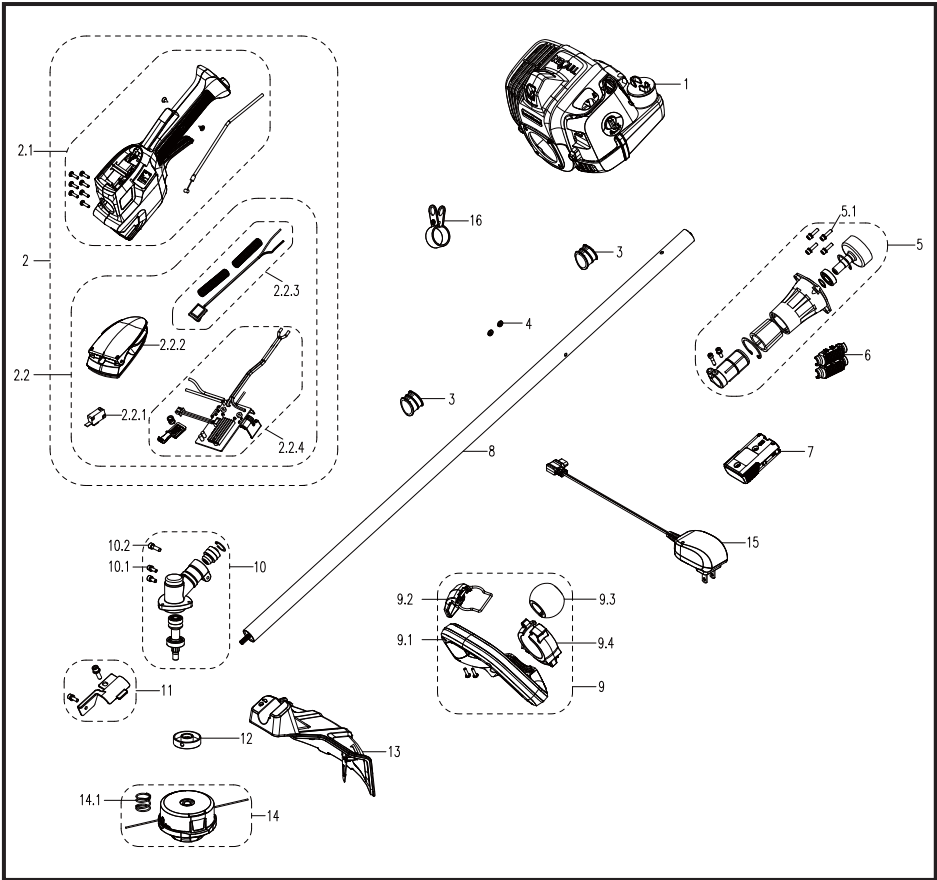

EXPLODED VIEW

NPTGSS2617A EXPLODED VIEW

PARTS LIST

NPTGSS2617A MANUAL PARTS LIST			
Key Number	Part Number	Description	Quantity
1	321001101	Cleva 26cc 2-Cycle Engine	1
2	321001102	Throttle-body & Starter Set	1
2.1	321001103	Throttle-body Set	1
2.2	321001104	Starter Set	1
2.2.1	321001105	Electric Switch	1
2.2.2	321001106	Starter Switch Assembly	1
2.2.3	321001107	Stop Switch Set	1
2.2.4	321001108	PCB Assembly	1
3	321001109	Handle Spacer	2
4	321001110	Cable Clamp	2
5	321001111	Clutch Assembly	1
5.1	321001112	Bolt	4
6	321001113	Wire Lock	1
7	321001114	7.2V Lithium-Ion Battery	1
8	321001115	Aluminum Trimmer Shaft	1
9	321001116	Assist Handle Assembly	1
9.1	321001117	Assist Handle	1
9.2	321001118	Handle Clasp	1
9.3	321001119	Ball Joint	1
9.4	321001120	Ball Socket	1
10	321001121	Gear Box	1
10.1	321001122	Bolt	2
10.2	321001112	Bolt	1
11	321001123	Debris Guard Bracket	1
12	321001124	Cover Plate	1
13	321001125	Debris Guard	1
14	321001126	Rapid Reload™ Head Assembly	1
14.1	321001129	Rapid Reload™ Spool Spring	1
15	321001127	Charger	1
16	321001128	Shoulder Strap Clasp (Available Separately)	1