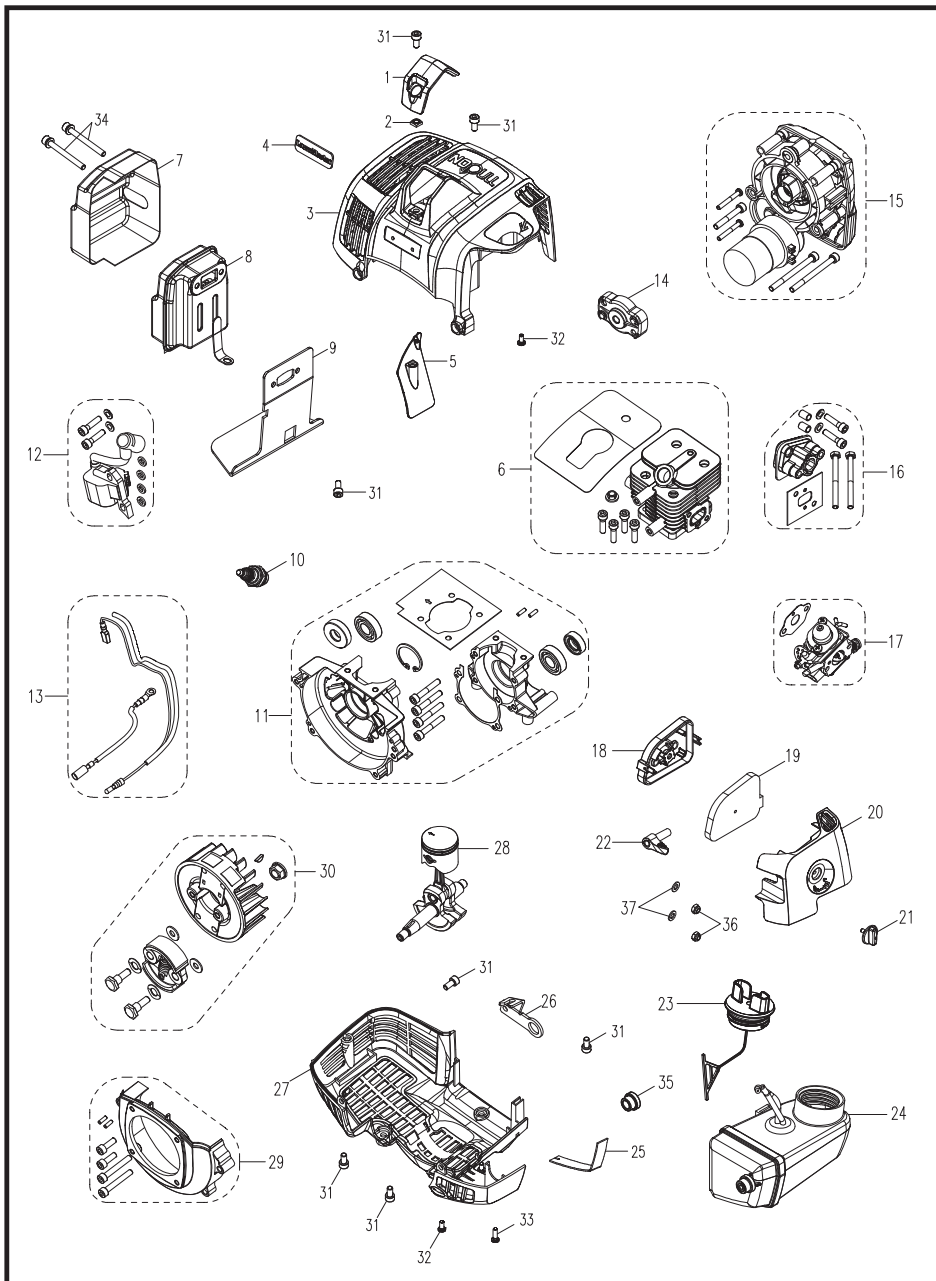

EXPLODED VIEW 26CC 2-CYCLE ENGINE

PARTS LIST 26CC 2-CYCLE ENGINE

26CC 2-CYCLE ENGINE PART LIST			
Key Number	Part Number	Description	Quantity
1	321001130	Spark Plug Cover	1
2	321001131	Nut	1
3	321001132	Upper Engine Cover	1
4		Logo	1
5		Air Deflector	1
6		Cylinder Assembly	1
7	321001136	Muffler Cover	1
8	321001137	Muffler	1
9	321001138	Insulation Sheet	1
10	321001139	Spark Plug	1
11		Crankcase Assembly	1
12		Ignition Coil Assembly	1
13		Stop Switch Cables	1
14		Pawl Assembly	1
15		Electric Starter Assembly	1
16		Carburetor Mount Assembly	1
17		Carburetor (with one sheet)	1
18	321001147	Air Filter Base	1
19	321001148	Air Filter	1
20	321001149	Air Filter Cover	1
21	321001150	Rotary Knob	1
22	321001151	Choke Lever	1
23	321001152	Fuel Cap Assembly	1
24		Fuel Tank Assembly	1
25		Rubber Pad	1
26		Fuel Tank Bracket	1
27	321001156	Lower Engine Cover	1
28		Crankshaft Piston Shank	1
29		Flywheel Cover Assembly	1
30		Flywheel Assembly	1
31	321001160	Bolt	7
32	321001161	Self-Tapping Screw	2
33	321001162	Self-Tapping Screw	1
34	321001163	Screw	2
35	321001164	Rubber Plug	1
36	321001165	Nut	2
37	321001166	Washer	2

Replacement parts highlighted in grey are available for after sales purchase. Replacement of repair or internal parts should only be done by a qualified service professional. Please contact your authorized service dealer or Customer Service at 866-384-8432.