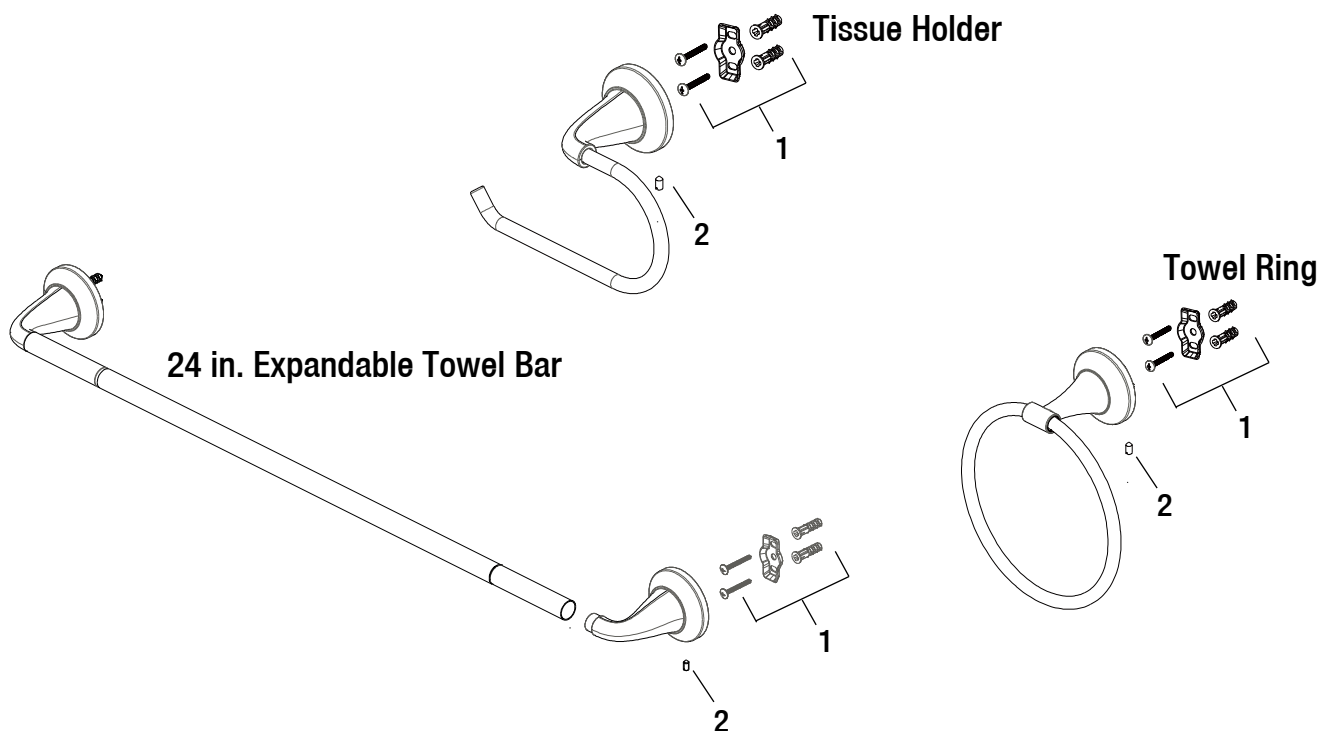

Replacement Parts List

Glacier Bay Constructor Series 3-Piece Bath Accessory Kit

MODEL	STORE SKU #	FINISH
20118-0501	1000040892	Chrome Polished
20118-2001		
20118-6001		

Many replacement parts can be purchased online or at your local store. Please use the table below to identify the part SKU number needed, go to HOMEDEPOT.COM, and check for online and store availability. If you can't find the part you are looking for, please call 1-855-HD-GLACIER.

Part	Description	Part #	Internet SKU #	Store SKU #
1	Plastic Anchor	RP80061	207107132	
	Mounting Bracket			
	Wood Screw			
2	Set Screw	RP50078		