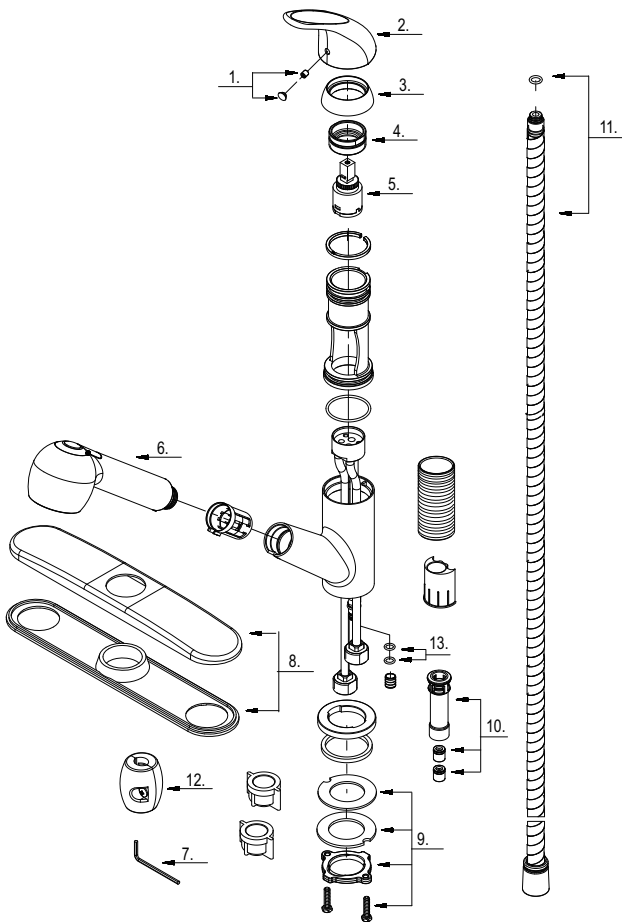

## Features:

- Metal lever handle
- Ceramic cartridge
- Pull-out spray
- 1 or 3 hole installation
- Water saving aerator
- 8" center distance

**10307**  
**Chrome Finish**  
**With Pull-out Spray**

**10308**  
**Brushed Nickel Finish**  
**With Pull-out Spray**

1	Index Button - Hot/Cold
2	Metal Handle
3	Trim Cap
4	Locking Nut
5	Ceramic Disc Cartridge
6	Spray Head
7	Hex Wrench (H2.5 * 19 mm L * 53 mm L)
8	Cover Plate & Putty Plate
9	Mounting Hardware Assembly
10	Shank Adaptor Assembly
11	Spray Hose
12	Weight
13	O-Ring Set( 1/4" ID * 3/8" OD)