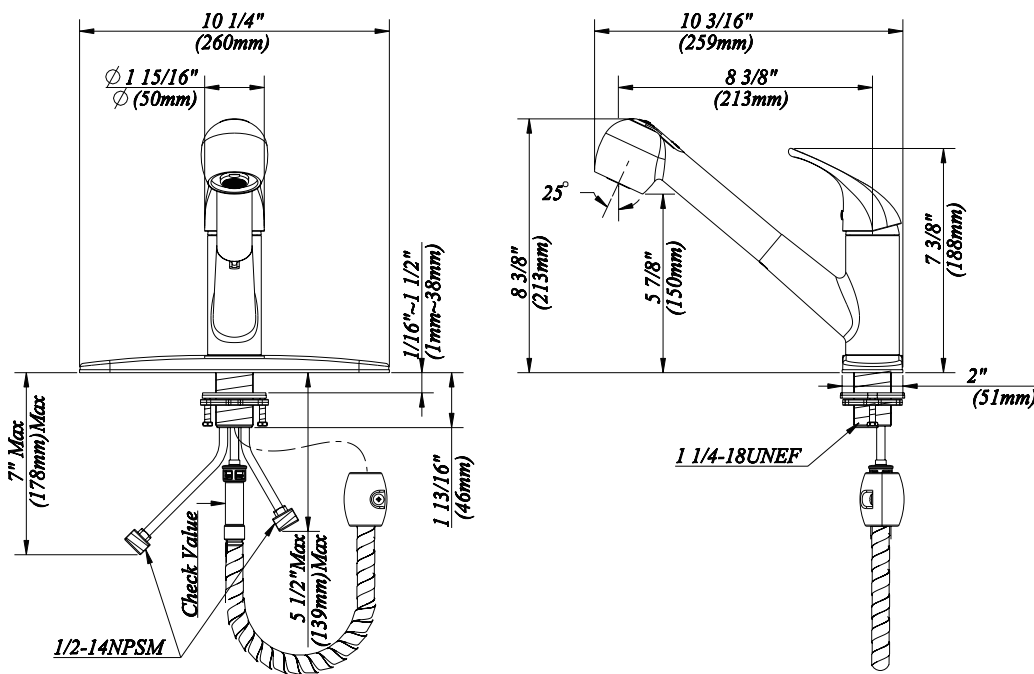

## Features:

- Metal lever handle
- Ceramic cartridge
- Pull-out spray
- 1 or 3 hole installation
- Water saving aerator
- 8" center distance

**10307**  
**Chrome Finish**  
**With Pull-out Spray**

**10308**  
**Brushed Nickel Finish**  
**With Pull-out Spray**

1	Index Button - Hot/Cold
2	Metal Handle
3	Trim Cap
4	Locking Nut
5	Ceramic Disc Cartridge
6	Spray Head
7	Hex Wrench (H2.5 * 19 mm L * 53 mm L)
8	Cover Plate & Putty Plate
9	Mounting Hardware Assembly
10	Shank Adaptor Assembly
11	Spray Hose
12	Weight
13	O-Ring Set( 1/4" ID * 3/8" OD)