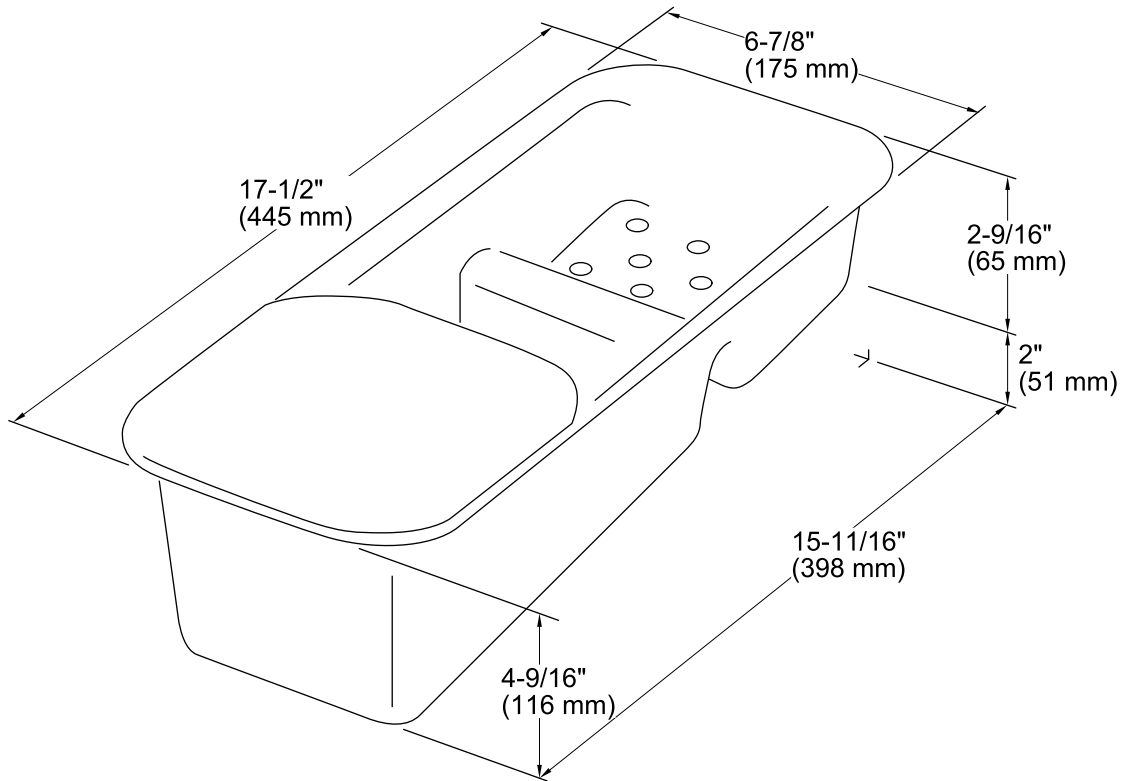

Technical Information

All product dimensions are nominal.