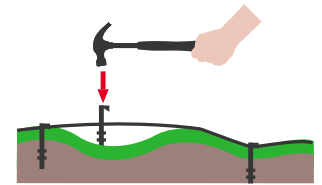

# Reference

**21 Set Cutting Height**  
Chap. 5.1

Safety Switch off

**Sharp Blade**

LOW

HIGH

Cutting Height Indicator

DOC7002C