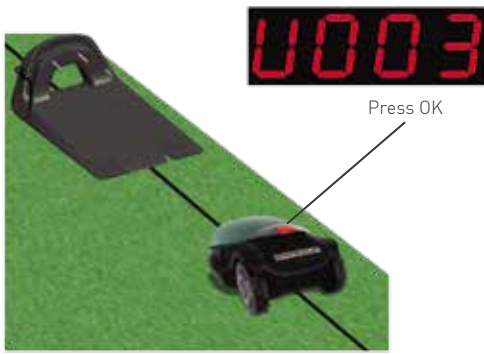

19 Test Wire Position
Chap. 5.2.6