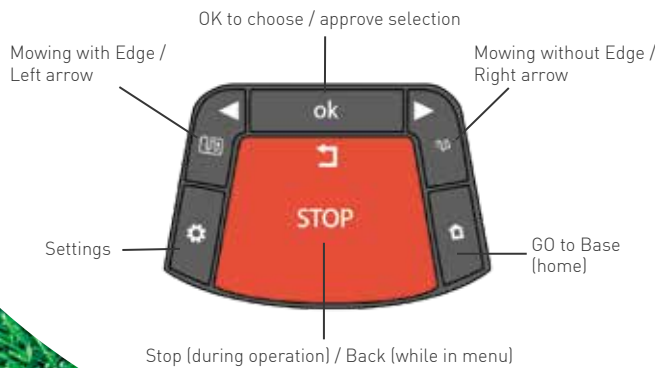

# Reference

**21 Set Cutting Height**  
Chap. 5.1

Safety Switch off

**Sharp Blade**

LOW

HIGH

Cutting Height Indicator

DOC7002C