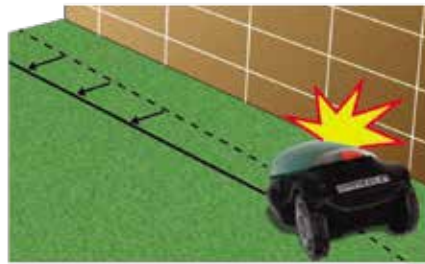

Possible Error Messages:

U052 → Adjust wire