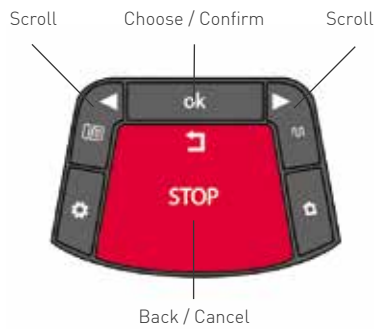

# Power Box Installation

**9** Chap. 4.6

**10** Chap. 4.7

**11** Chap. 4.7

# One-Time Setup

**12** Turn Safety Switch ON

**13** Operating Panel  
Chap. 5.2.1

**14** Choose Measurements Units  
Chap. 5.2.2

**15** Set Day & Time  
Chap. 5.2.3

**16** Set Lawn Size  
Chap. 5.2.4

**17** Test Base Station Position  
Chap. 5.2.5