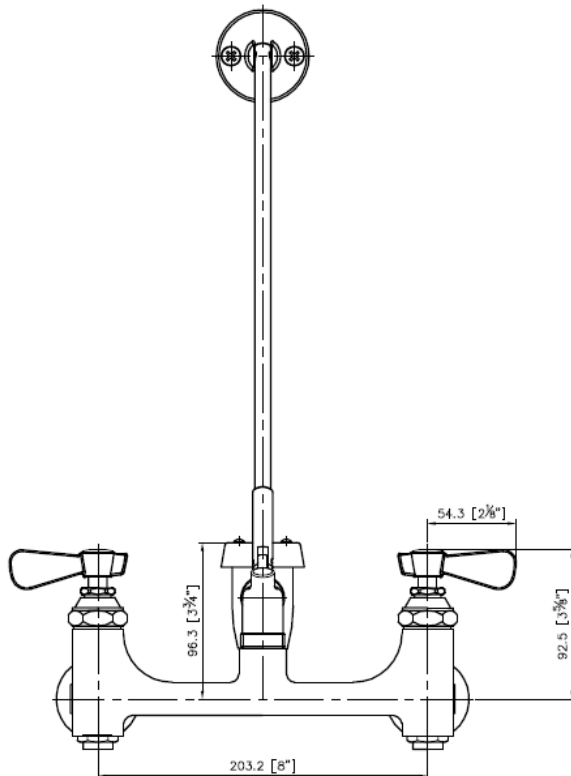

ROUGH IN DRAWING

ALL DIMENSIONS SHOWN ARE NOMINAL

Meets requirements for both A.D.A. and ANSI A117.1
Certified