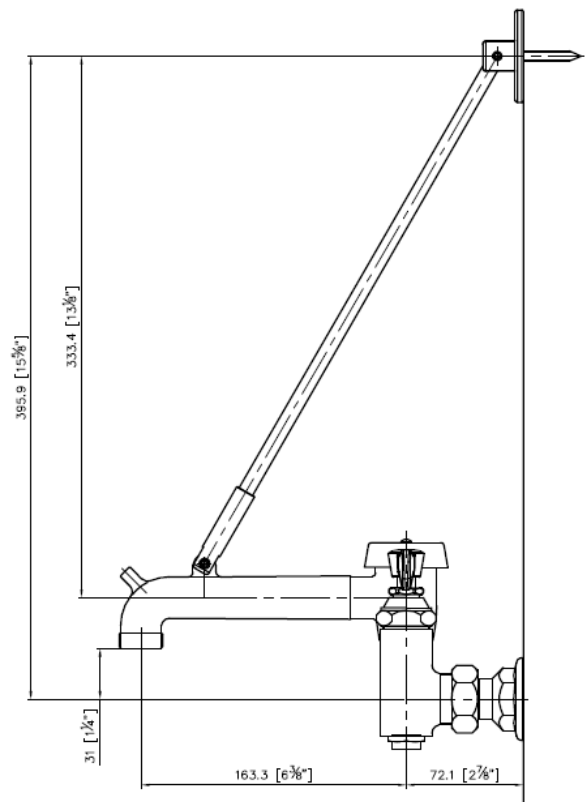

ROUGH IN DRAWING

ALL DIMENSIONS SHOWN ARE NOMINAL

Meets requirements for both A.D.A. and ANSI A117.1
Certified