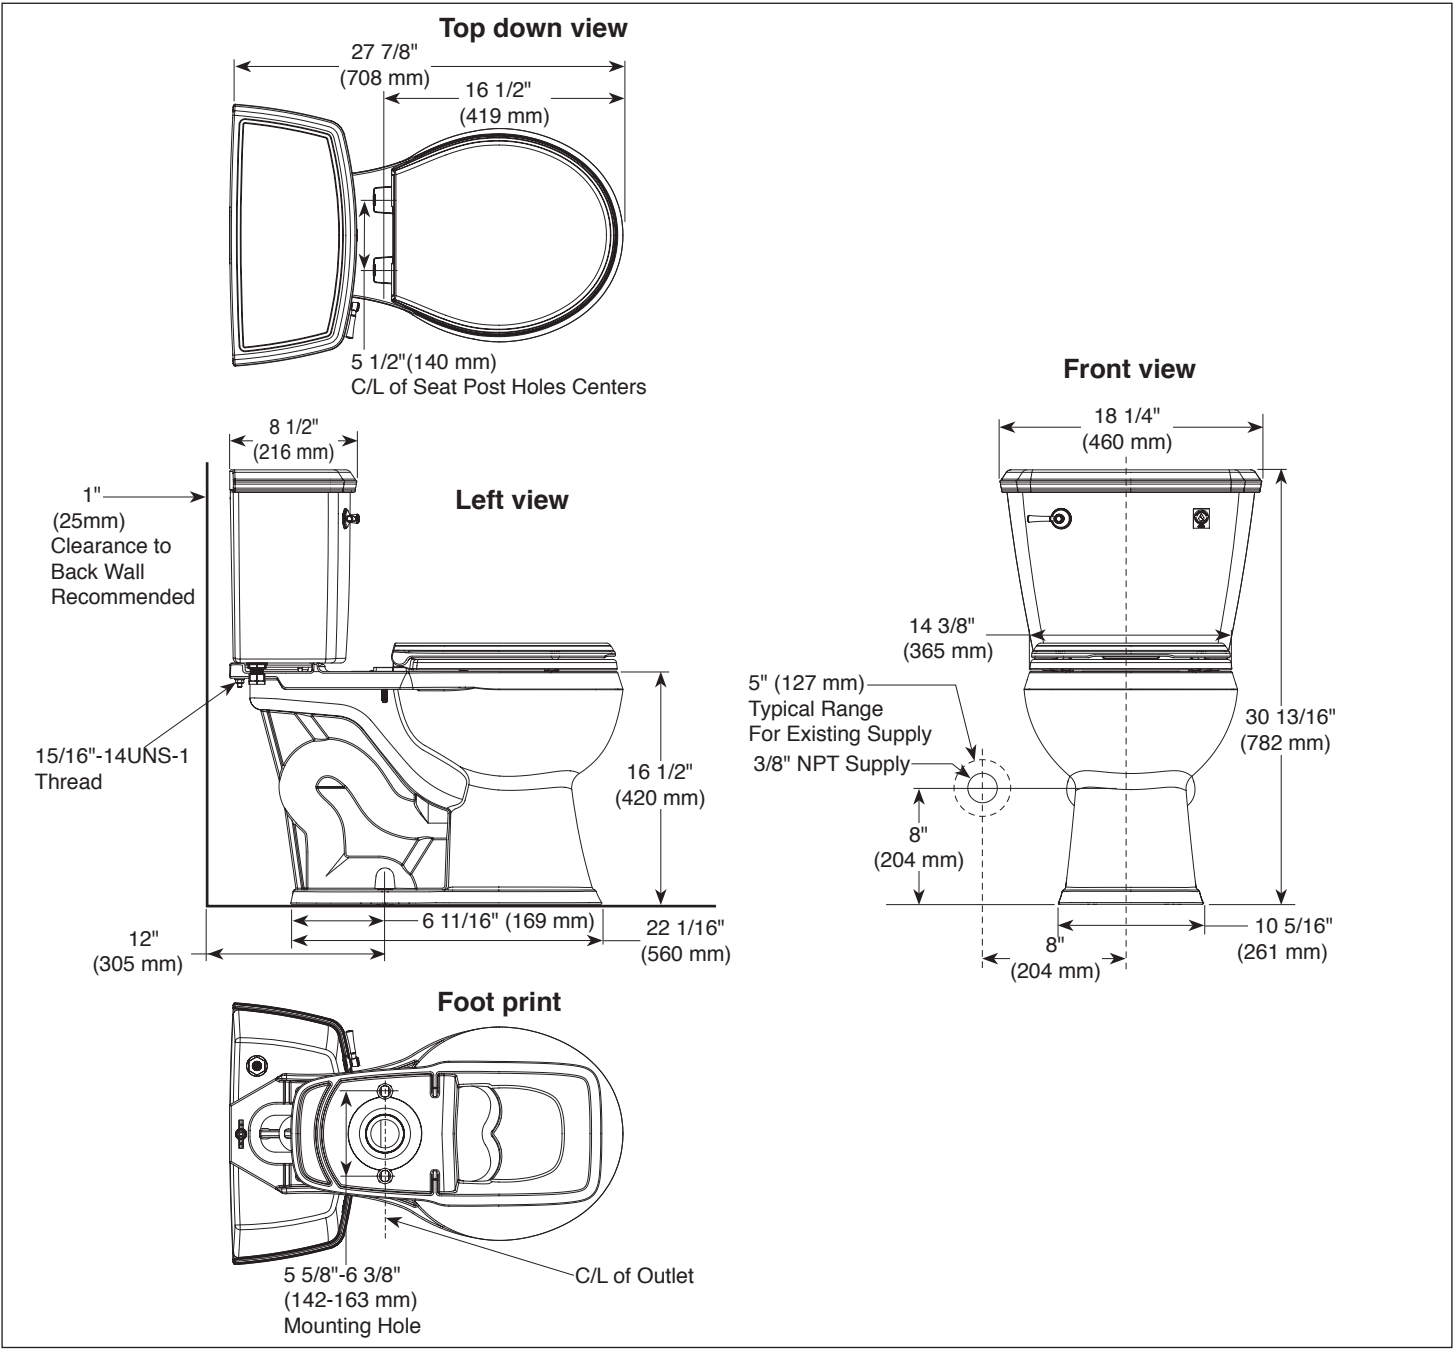

## STANDARD SPECIFICATIONS:

- Vitreous China
- 27 7/8" (708 mm) in length, 18 1/4" (460 mm) in width, 30 13/16" (782 mm) in height
- Round front bowl with chair height design (16 1/2" to top of the bowl)
- 12" (305 mm) rough-in
- High efficiency 1.28 gpf (4.8 lpf)
- 3" flush valve
- 2" (51 mm) fully glazed trapway
- SmartFit™ tank-to-bowl connection with tool for installation
- Includes upgraded stainless steel tank lever
- Delta toilet kit includes the tank, bowl, toilet seat, mounting hardware, wax ring and SmartFit™ Multi-Tool. No additional tool required.

Technical Information	
Fixture configuration	Two-piece, round front
Water per flush	1.28 gpf (4.8 lpf)
Passageway	2" (51 mm)
Water area	10 1/2" X 8" (266 mm x 203 mm)
Seat post hole centers	5 1/2" (140mm)
Included Components:	
Tank	RP79518▲
Tank Cover	RP78252▲
Flush Lever	RP84890▲
Mounting Hardware – Bowl to floor	RP100491
Mounting Hardware – Tank to bowl	RP100493
Seat Assembly	801911▲

# Luxford™ Toilet C41909▲

■ Round Front Bowl

Submitted Model No.: \_\_\_\_\_

Specific Features: \_\_\_\_\_

▲ Designate proper finish suffix (-WH for white)

Delta reserves the right (1) to make changes in specifications and materials, and (2) to change or discontinue models, both without notice or obligation. Dimensions are for reference only. See full-line pricebook or [www.deltatoilet.com](http://www.deltatoilet.com) for finish options and product availability.