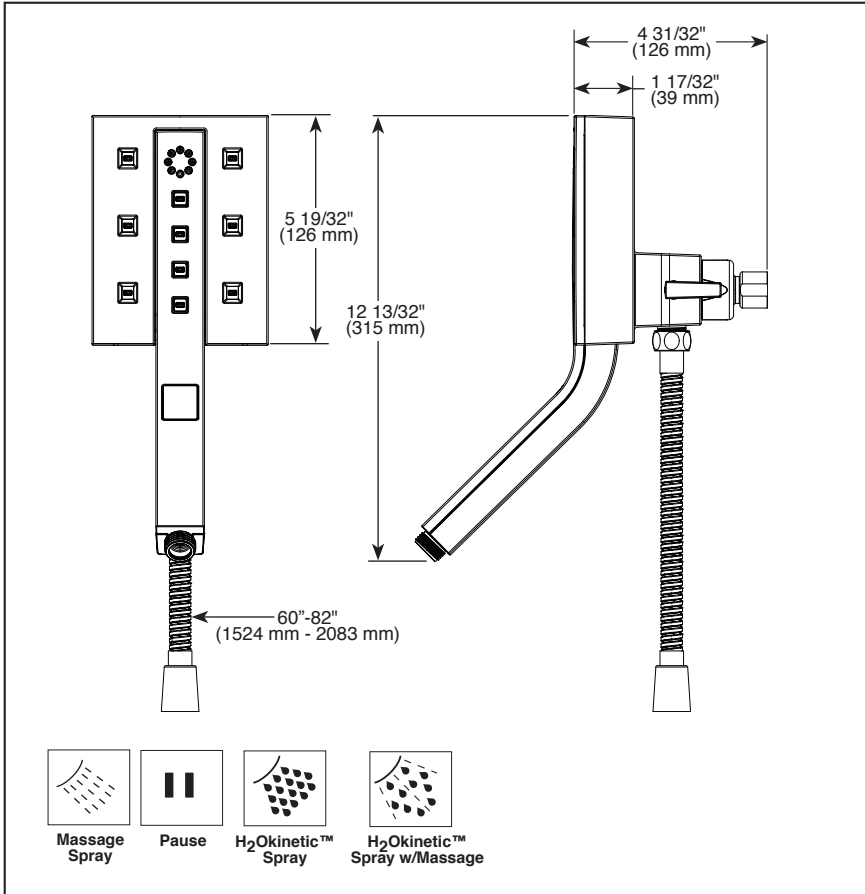

58473▲

Submitted Model No.: _____

Specific Features: _____

▲ Designate proper finish suffix

IN2ITION®

- 2-In-1 Shower
- 4 Spray Settings Handshower
- Magnetite Docking
- Push Button Selection
- Certified Dual Check Valves

FEATURES:

- H₂Okinetic™ Technology Shower

STANDARD SPECIFICATIONS:

- Maximum 2.00 gpm at 80 psi, 7.6 L/min @ 552 kPa
- Integrated handshower docks securely into showerhead when not in use
- Multiple handshower spray settings
- 3-way diverter for extra spray options
- Fixed showerhead and handshower all in one
- Change spray modes with push button
- 60"-82" (1524 mm - 2083 mm) stretchable metal hose
- Hand held shower with 4 spray settings - not a positive shut-off

COMPLIES WITH:

- ASME A112.18.1 / CSA B125.1
- EPA WaterSense®

55 E 111th Street, Indianapolis, Indiana 46280
 350 South Edgeware Road, St. Thomas, ON N5P 4L1
 © 2016 Masco Corporation of Indiana

Delta reserves the right (1) to make changes in specifications and materials, and (2) to change or discontinue models, both without notice or obligation. Dimensions are for reference only. See current full-line price book or www.deltafaucet.com for finish options and product availability.