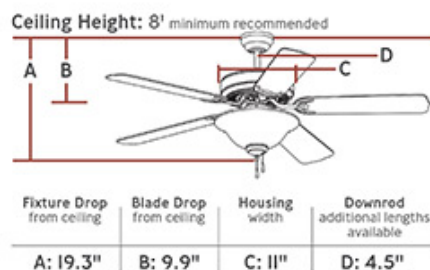

5HS52WHD-L: 52" Homeowner's Deluxe Fan - White

Specification Images:

Collection: Homeowners Deluxe

UPC #:026586971619

Finish: White (WH)

Blade Finish: White

Blade Finish 2: Undefined

Dimensions:

- Diameter:** 52"
- Weight:** 17.9 lbs.
- Reverse Switch:** Manual
- Rev. Switch Location:** Switch Housing
- Motor Size:** 153.0 X 14.0
- Diameter of Housing:** 11.0
- Capacitor Value:** 4.25+5+6/350V/85C
- Lead Wire Length:** 78 inches
- Light Kit Included:** Yes
- Remote Included:** None
- Remote Group(s):** CK250,CKF210,ESSWC-2/-3

Instruction Sheets:

English (5HS52XXD-L-CUL-ENG)
 French (5HS52XXD-L-CUL-CF)

Backplate / Canopy Details:

Type	Height / Length	Width	Depth	Diameter	Outlet Box Up	Outlet Box Down
Canopy				5 3/32		

Blade Details: