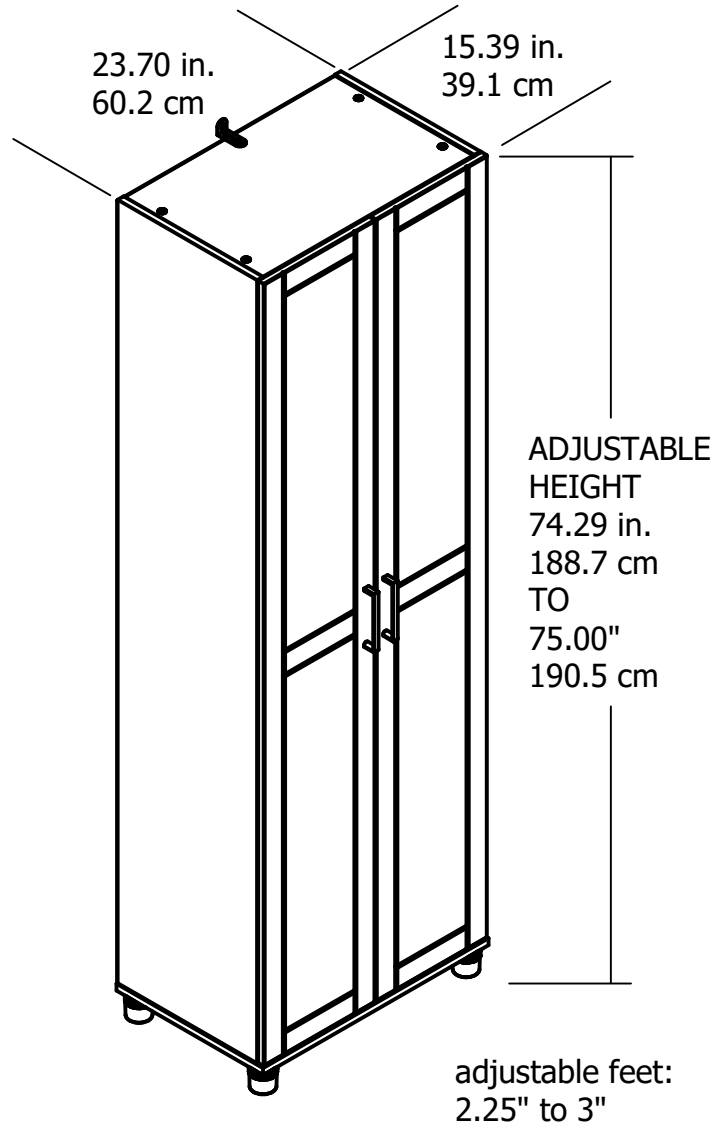

7921403COM - 24 IN. CABINET

Finish: Glacier White (403) / Stipple White (15)

Wood Breakdown: 95%
Total storage: 12.84 cubic feet

Overall Product Size:
23.70"W x 15.39"D x 74.29"H
60.2cm W x 39.1cm D x 188.7cm H

Maximum Weight Capacities
Unit Weight: 101 lbs. (45.81 kg)