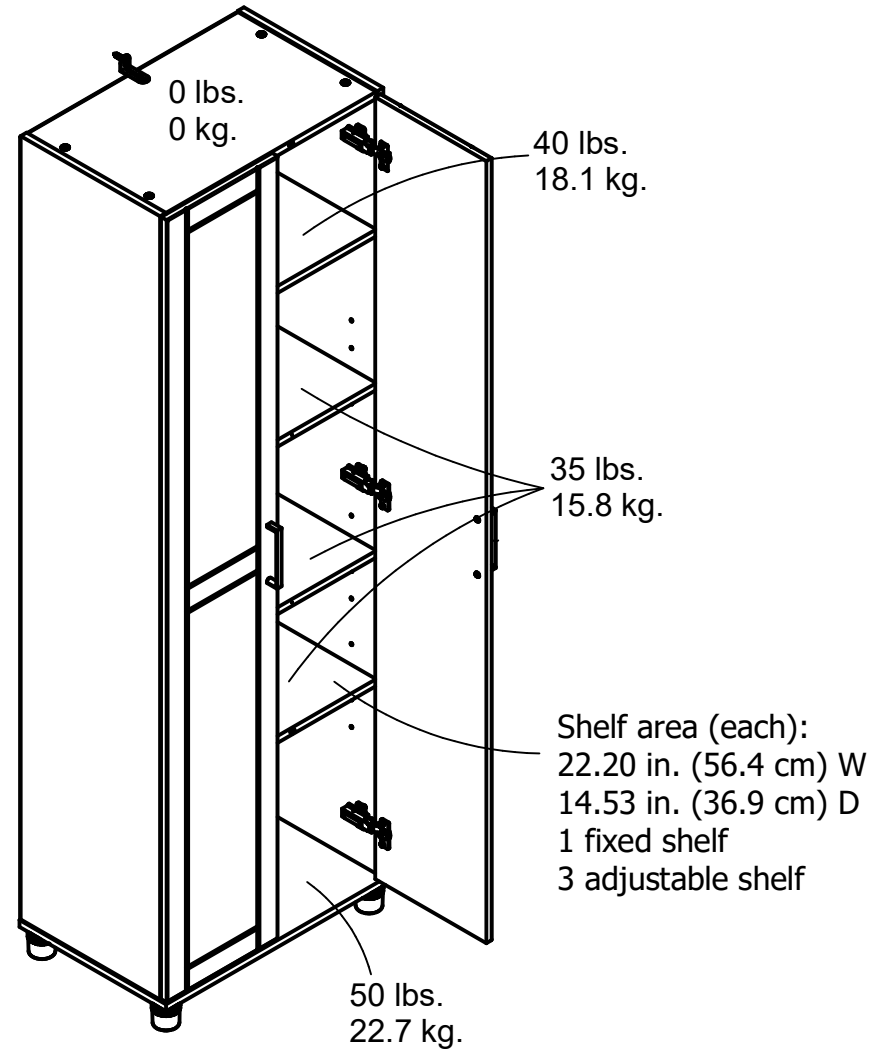

7921403COM - 24 IN. CABINET

Finish: Glacier White (403) / Stipple White (15)

Wood Breakdown: 95%
Total storage: 12.84 cubic feet

Overall Product Size:
23.70"W x 15.39"D x 74.29"H
60.2cm W x 39.1cm D x 188.7cm H

Maximum Weight Capacities
Unit Weight: 101 lbs. (45.81 kg)