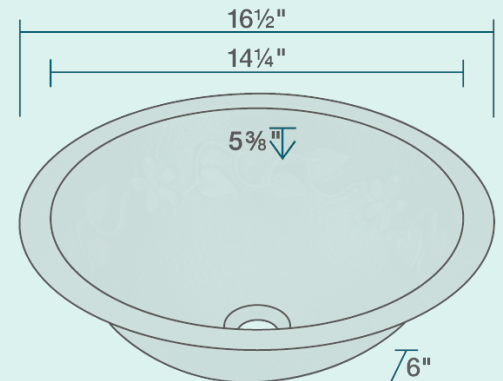

923 Single Bowl Bathroom Sink

Copper

Our handcrafted copper sinks add warmth and richness to a variety of décors. They come in a hammered finish with a beautifully aged patina. The hammered finish helps to hide small scratches that may occur over the lifetime of the sink. Copper is naturally antibacterial and will not rust or stain, making it easy to maintain. Our copper sinks are made using a one-piece construction process giving you the strongest copper sink you will find. Each sink is fully insulated with sound dampening pads.

- 16 1/2" x 16 1/2" x 6"
- Undermount, Topmount, or Vessel Installation
- Hammered Finish
- Center Drain
- One-Piece Construction
- Naturally Antibacterial
- Cardboard Cutout Template Included
- Installation Hardware Included
- Lifetime Warranty

*Due to the handmade nature of this sink, dimensions may vary up to ~1/4"

Accessories

*Accessories not included

UPC: 817299012689

Features

<p>Topmount or Undermount</p>	<p>Vessel Installation</p>	<p>18" Minimum Cabinet Size</p>	<p>All Natural Materials</p>	<p>Hammered Finish</p>	<p>One Piece Construction</p> <p>1 PC</p>
<p>Naturally Antibacterial</p>	<p>Cutout Template</p>	<p>Hardware Included</p>	<p>Limited Lifetime Warranty</p> <p>LLW</p>		