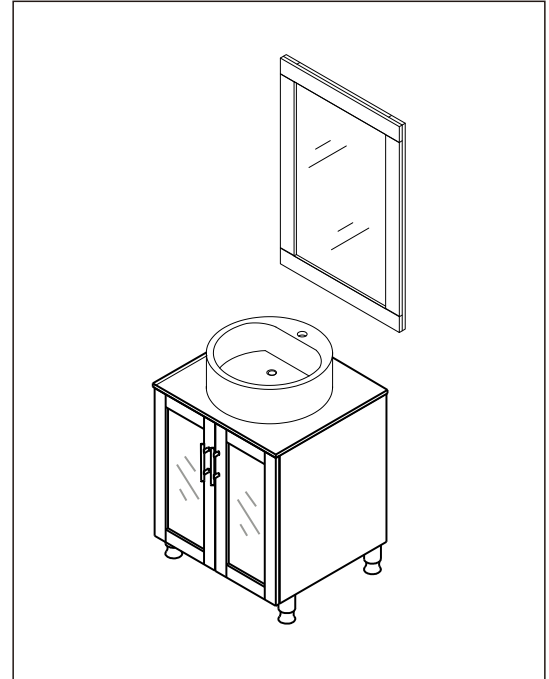

VINNOVA

FASHION BATHROOM LIFE

MODEL:745024

- Please check your product packaging to make sure the included accessories are in the “list of standard accessories”. If any parts are missing, please contact your local dealer immediately.
- Do not allow any sharp objects to come in contact with the cabinet, as it will scratch the surface.
- Continuous and prolonged exposure to direct sunlight may cause discoloration to the wood.
- Do not put any hot appliances directly on or near the cabinet.
- Please avoid using cleaning products that contain bleach or ammonia.
- Wood surfaces should only be cleaned with wood care products such as soapy water or furniture polish.