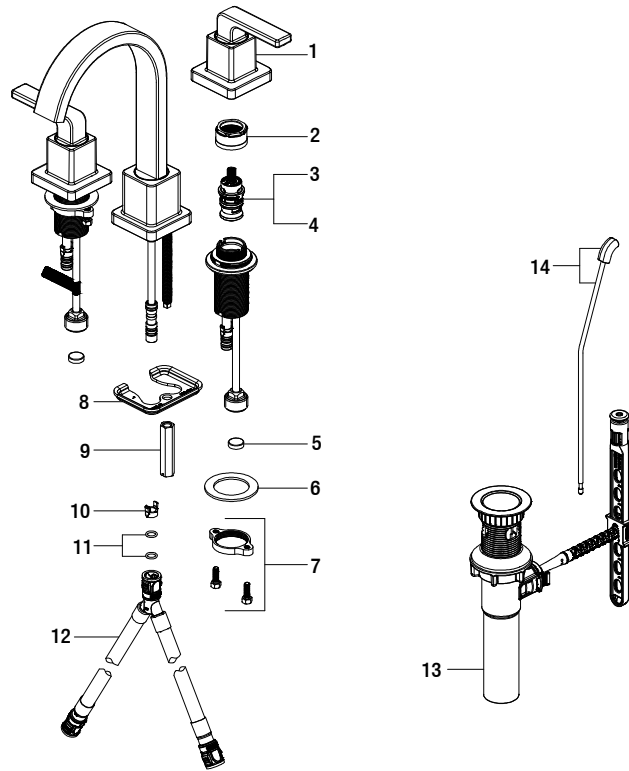

Replacement Parts List

Farrington 8 in. Widespread Two-Handle Lavatory Faucet in Matte Black

| MODEL | SKU # | FINISH |
|----------------|-----------|-------------|
| HD67751W-6110H | 305351368 | Matte Black |

| Part | Description | Part # | Internet SKU # | Store SKU # |
|------|-----------------|------------|---------------------------|-------------|
| 1 | Handle assembly | RP1353310H | | |
| 2 | Bonnet nut | RP70193 | 206671342 | |
| 3 | Cartridge H | RP20079 | | |
| 4 | Cartridge C | RP20080 | | |
| 5 | Screen filter | RP70072 | | |
| 6 | Washer | RP64147 | | |
| 7 | Nut & Screw | RP56114 | | |
| 8 | Washer | RP70228 | | |

| Part | Description | Part # | Internet SKU # | Store SKU # |
|------|------------------------------|------------|----------------|-------------|
| 9 | Lock nut | RP56091 | | |
| 10 | Block | RP70421 | | |
| 11 | O-ring | RP60002 | | |
| 12 | Quick connect hose | RP70430 | | |
| 13 | ClickInstall™ drain assembly | RP4022810H | | |
| 14 | Lift rod | RP4026010H | | |