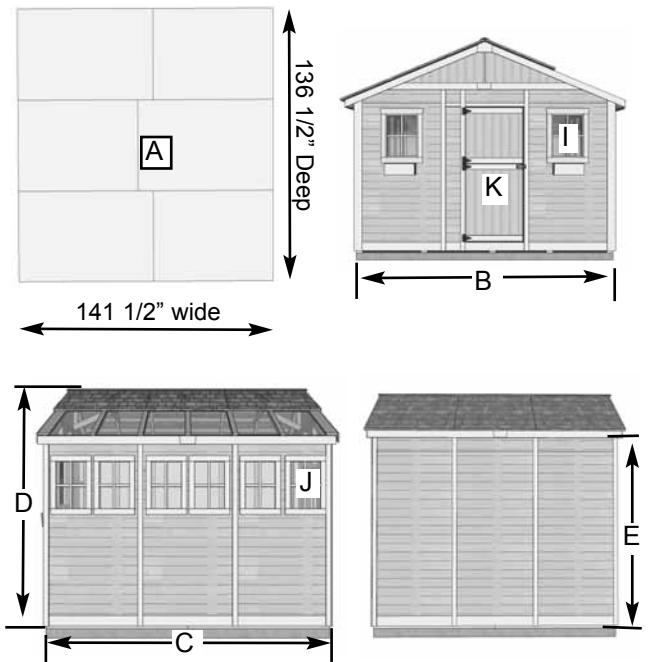

Escape to the tranquility of your very own garden getaway.

The SunShed Kit Includes:

- 10 Functional Windows with Screens
- 31" Wide Functional Dutch Door
- "L" Shaped Full Wall Cedar Workbench
- Polygal Polycarbonate Roof Windows - 6mm Thick
- Western Red Cedar Construction
- 7 Flower Boxes
- Lap Sided Cedar Wall Panels
- Cedar Roof with Shingles Already Attached
- Panelized For Quick Assembly
- Hardware Included (screws and nails).

Specifications:

- A: Floor Footprint = 141 1/2" wide x 136 1/2" deep
- B: Overall Width Incl. Roof Overhang = 155"
- C: Overall Depth Incl. Roof Overhang = 144 1/2"
- D: Overall Height Incl. Floor & Roof = 116"
- E: Height of Side Wall = 75"
- F: Interior Width frame to frame = 136 1/2"
- G: Interior Depth frame to frame = 131 1/2"
- H: Interior Height from floor = 102"
- I: Large Window Size (2) = 18 1/4" wide x 22 1/2" high
- J: Small Window Size (6) = 14" wide x 21" high
- K: Door Dimensions = 31 1/2" wide x 72" high

Shipping Pkg#1 Size: 88" w x 52" d x 43" h
 Shipping Pkg#2 Size: 88" w x 48" d x 34" h
 Shipping Weight: = 1890 lbs