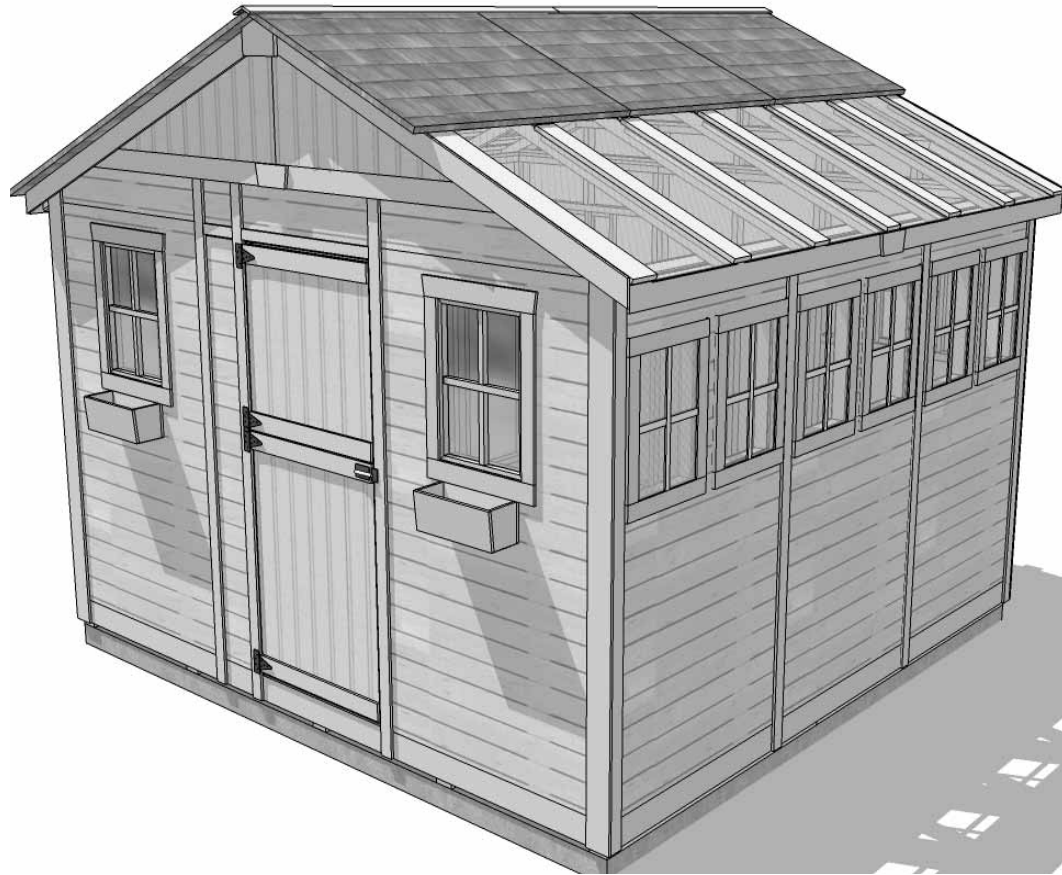

Escape to the tranquility of your very own garden getaway.

The SunShed Kit Includes:

- 10 Functional Windows with Screens
- 31" Wide Functional Dutch Door
- "L" Shaped Full Wall Cedar Workbench
- Polygal Polycarbonate Roof Windows - 6mm Thick
- Western Red Cedar Construction
- 7 Flower Boxes
- Lap Sided Cedar Wall Panels
- Cedar Roof with Shingles Already Attached
- Panelized For Quick Assembly
- Hardware Included (screws and nails).

Specifications:

- A: Floor Footprint = 141 1/2" wide x 136 1/2" deep
- B: Overall Width Incl. Roof Overhang = 155"
- C: Overall Depth Incl. Roof Overhang = 144 1/2"
- D: Overall Height Incl. Floor & Roof = 116"
- E: Height of Side Wall = 75"
- F: Interior Width frame to frame = 136 1/2"
- G: Interior Depth frame to frame = 131 1/2"
- H: Interior Height from floor = 102"
- I: Large Window Size (2) = 18 1/4" wide x 22 1/2" high
- J: Small Window Size (6) = 14" wide x 21" high
- K: Door Dimensions = 31 1/2" wide x 72" high

Shipping Pkg#1 Size: 88" w x 52" d x 43" h
 Shipping Pkg#2 Size: 88" w x 48" d x 34" h
 Shipping Weight: = 1890 lbs