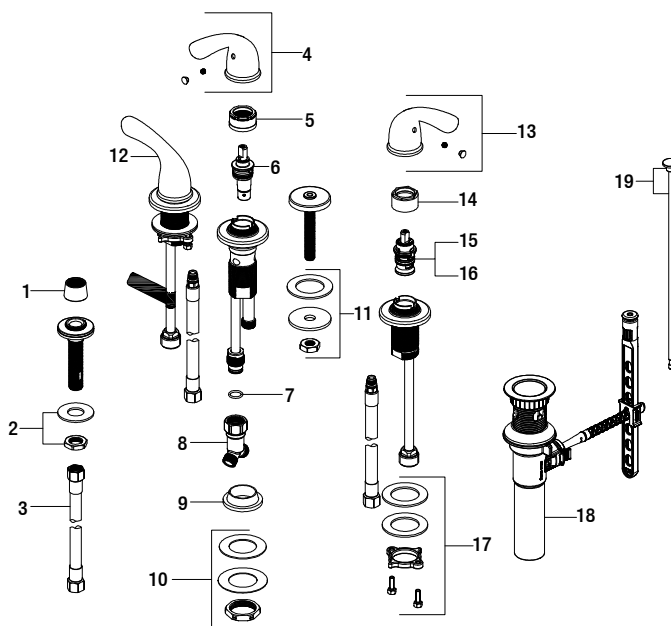

## Replacement Parts List

Builders 3-Handle Bidet Faucet in Brushed Nickel

MODEL	STORE SKU #	FINISH
67734-6004	764540	Brushed Nickel PVD

Many replacement parts can be purchased online or at your local store. Please use the table below to identify the part SKU number needed, go to [HOMEDEPOT.COM](http://HOMEDEPOT.COM), and check for online and store availability. If you can't find the part you are looking for, please call 1-855-HD-GLACIER

Part	Description	Part #	Internet SKU #	Store SKU #
1	Aerator	RP30250		
2	Mounting kit	RP64225		
3	Hose	RP70566		
4	Transfer handle assembly	RP1347904		
5	Bonnet nut	RP70193	206671342	
6	Diverter	RP70564		
7	O-ring	RP60115		
8	Y-adaptor	RP70565		
9	Rubber washer	RP64227		
10	Mounting kit	RP64226		

Part	Description	Part #	Internet SKU #	Store SKU #
11	Mounting kit	RP64224		
12	Handle assembly - Hot	RP1347704		
13	Handle assembly - Cold	RP1347804		
14	Bonnet nut	RP70001		
15	Cartridge H	RP20067	301158139	
16	Cartridge C	RP20068	301158129	
17	Mounting kit	RP64223		
18	ClickInstall™ drain assembly	RP4022804		
19	Lift rod	RP4023804		