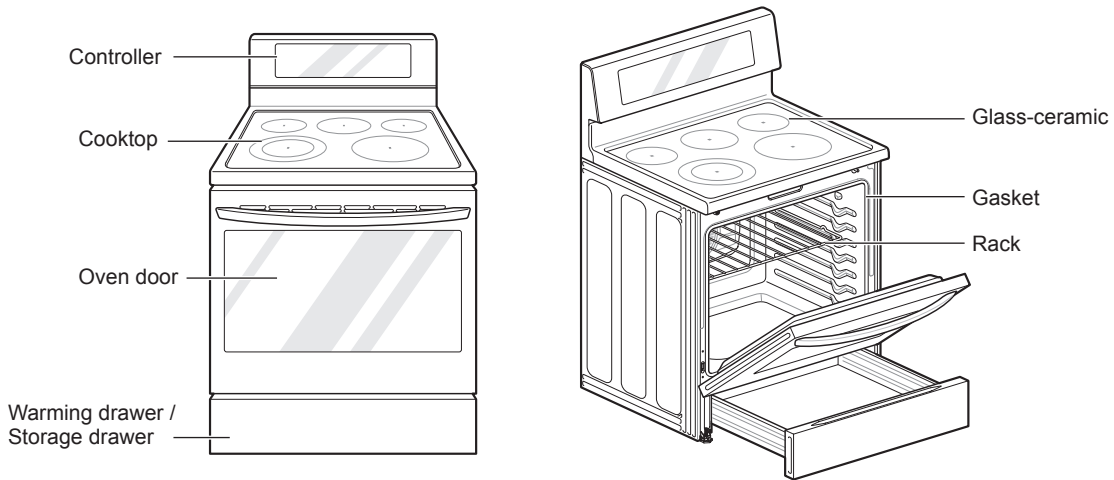

PRODUCT OVERVIEW

Parts

Accessories

Included Accessories

Optional Accessories

NOTE

- Contact LG Customer Service at 1-800-243-0000 (1-888-542-2623 in Canada) if any accessories are missing.
- For your safety and for extended product life, only use authorized components.
- The manufacturer is not responsible for product malfunction or accidents caused by the use of separately purchased, unauthorized components or parts.
- The images in this guide may be different from the actual components and accessories, which are subject to change by the manufacturer without prior notice for product improvement purposes.