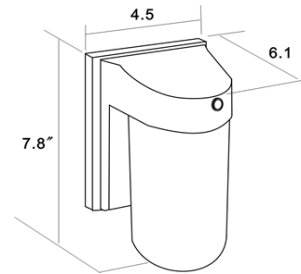

12W OUTDOOR LED WALL PACK WITH SENSOR

12 WATT WALL PACK SECURITY LIGHT

Great light output (1000 Lumens) covers a large area. Very bright amount of light for 12 watt power consumption Great Value, Excellent Quality.

Bronze

White

L=7.8" W=4.5" H=6.1"

FEATURES

- For side wall installation
- Damp-rated for use in exterior locations.
- Integrated photocell for Dusk to Dawn operation.
- Not to be used with Motion Detector.