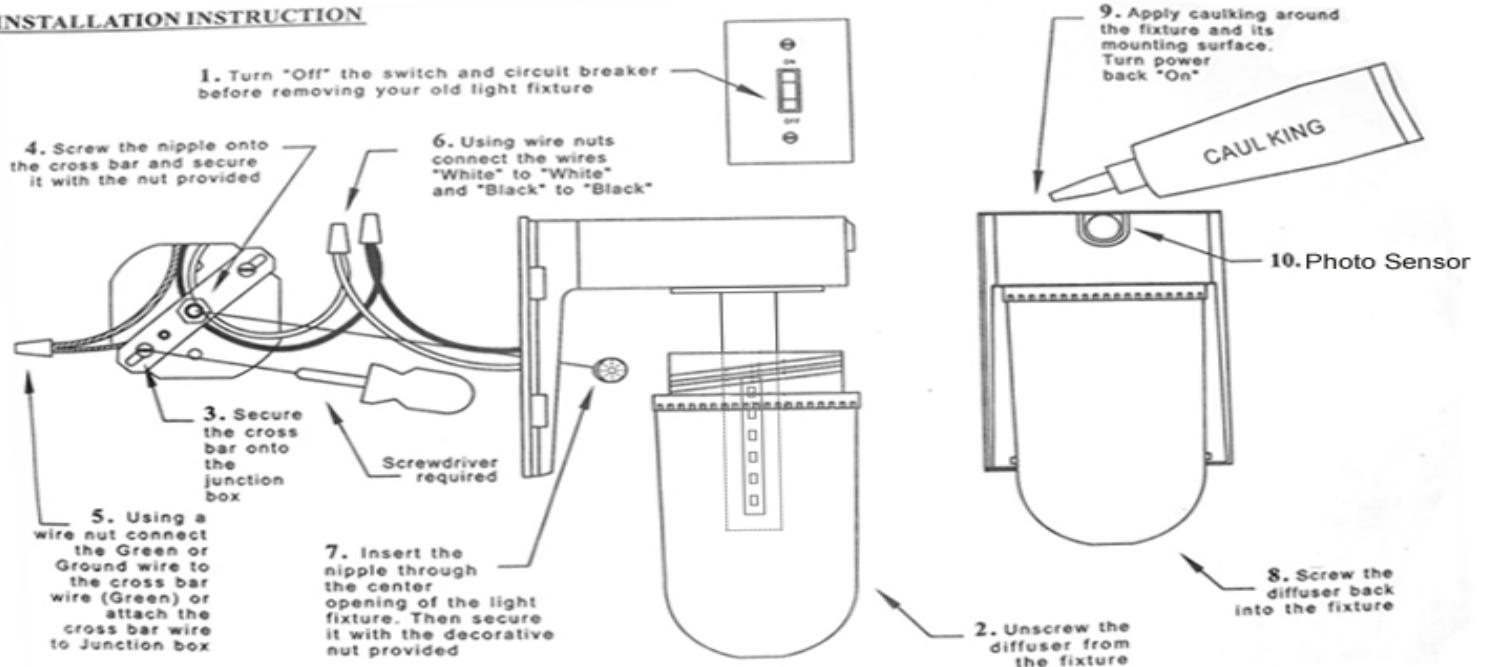

INSTALLATION INSTRUCTION

TECHNICAL SPECIFICATIONS

Voltage	120V, 60Hz AC operation
Lumens	1000 lumens CRI ≥ 80
Construction	Heavy-duty, plastic housing
Packaging	Corrugated box with model number and short description
Lamp specs	120V SMD5630 LED Cool white, 50,000 average life hours
Diffuser	White opal diffuser.
Accessories	Screw×2, P2 Connectors×3, Decorative Nut×1
Listing	ETL/CETL, Suitable for Damp Locations

ORDERING INFORMATION

Model No	Description
LED-SLC12 WT	LED Outdoor Light ,12W 20pcs LED 120V,Driver Included,White Finish
LED-SLC12 BZ	LED Outdoor Light ,12W 20pcs LED 120V,Driver Included,Bronze Finish