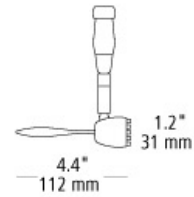

**vent head**

**DESCRIPTION**

Sleek head with multiple accessory options; rotates 360°, pivots 90° for excellent beam control. Accessory required. Compatible accessories (sold separately): Mini-Rock Candy, Onyx Cone, Sigma, and Voti Accessories. Mini-Rock Candy, Onyx Cone, Sigma, and Voti Accessories.

amber voti accessory

blue mini rock candy accessory

satin nickel sigma accessory handle removed

**ORDERING INFORMATION**

model	finish	length	lamp	mount
HD475	BZ bronze	03 3"	1A50 No Lamp	FSJ fusion jack
	SC satin nickel	06 6"	LED MR16 LED 6w	MPT monopoint
		12 12"		MRL monorail

FSJ mount requires a Fusion Jack canopy, sold separately.  
MPT mount includes 4" Round Flush Canopy.

FIXTURE TYPE: \_\_\_\_\_

JOB NAME: \_\_\_\_\_

NOTES: \_\_\_\_\_

\_\_\_\_\_

\_\_\_\_\_

7400 Linder Avenue  
Skokie, Illinois 60077