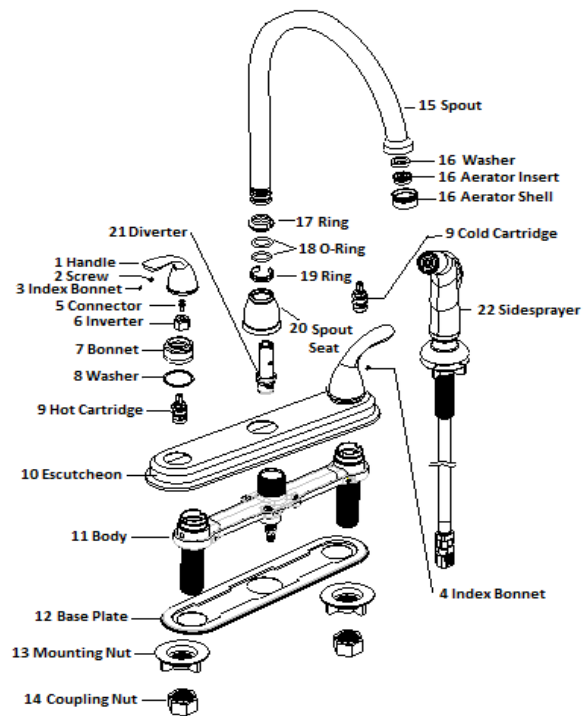

525071

Chrome

525089

Satin Nickel

525097

Oil Rubbed Bronze

No.	Name	525071		525089		525097	
		Order Code	List Price	Order Code	List Price	Order Code	List Price
1	Handle						
2	Screw						
3	Index Bonnet						
4	Index Bonnet						
5	Connector						
6	Inverter						
7	Bonnet						
8	Washer						
9	Hot Cartridge	907519	\$9.42	907519	\$9.42	907519	\$9.42
	Cold Cartridge						
10	Escutcheon						
11	Body						
12	Base Plate						
13	Mounting Nut						
14	Coupling Nut						
15	Spout						
	Washer						
	Aerator Insert	907550	\$1.91	907568	\$2.33	907576	\$2.90
Aerator Shell							
17	Ring						
18	O-Ring						
19	Ring						
20	Spout Seat						
21	Diverter	907584	\$1.91	907584	\$1.91	907584	\$1.91
22	Side Sprayer	907592	\$19.72	907600	\$26.75	907618	\$44.40