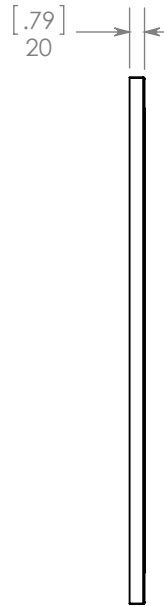

Front View

Side View

Isometric View

Profile View  
Scale 1:1

NAME:  
**Wall Mirror  
Candlesby**

MATERIAL:  
**German Beech 4/4**

MODEL: **Wall Mirror Candlesby**

ITEMS:		
	<b>Cognac</b>	CDWM22-CG
	<b>Pewter</b>	CDWM22-PW
	<b>Charcoal</b>	CDWM22-CL

DWR	AEP	30/05/17
REV	R&D	30/05/17
APP	ING	30/05/17

SCALE: 1:10