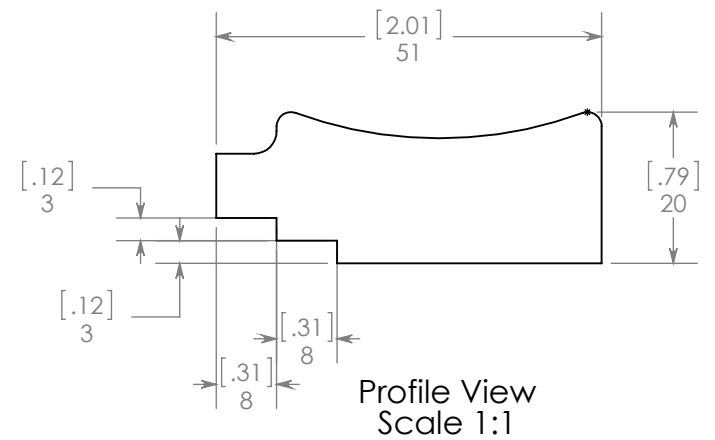

Front View

Side View

Isometric View

Profile View  
Scale 1:1

NAME:  
**Wall Mirror  
Candlesby**

MATERIAL:  
**German Beech 4/4**

MODEL: **Wall Mirror Candlesby**

ITEMS:		
	<b>Cognac</b>	CDWM22-CG
	<b>Pewter</b>	CDWM22-PW
	<b>Charcoal</b>	CDWM22-CL

DWR	AEP	30/05/17
REV	R&D	30/05/17
APP	ING	30/05/17

SCALE: 1:10