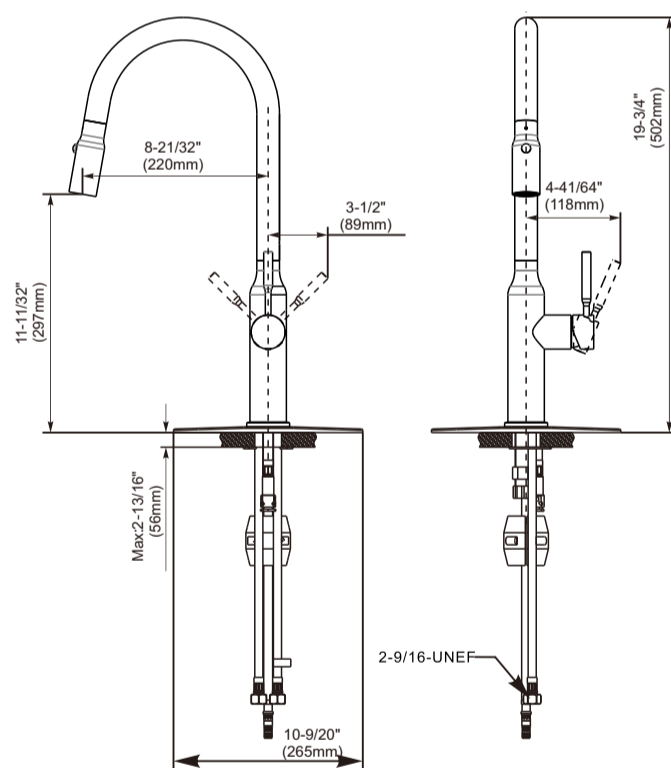

### FAUCET DESCRIPTION

- Constructed by solid stainless steel high grade 304 for maximum durability
- Lead-Free all-metal body and handle
- Drip-free ceramic disc cartridge
- Single-Lever design for effortless temperature & flow control
- High-Arch spout provides height and reach to fill or clean large pots
- Smooth pulldown system offers easy operation, easy movement and secure docking
- Pull out wand with 70" braided hose and 360° rotating spray head reach for complete sink access
- Dual-function spray head easy for cleaning or rinsing
- High performance / low flow Neoperl aerator with easy-clean rubber nozzles
- Flow is limited to 1.8 gpm (6.8 L/min) at 60 psi
- Flexible supply hoses included
- Easy quick connector installation
- Operates with less than 5 lbs. of force
- Built-in backflow protection system consists of two independent check valves
- Superior anti-corrosion brush matt finish
- ADA for single lever handle
- Codes applicable: ASME A112.18.1/CSA B125.1, NSF/ANSI 61
- Limited Lifetime Warranty

### Stainless Steel Pull-down Kitchen Faucet

Models: F2127

NOTE: THIS FAUCET IS DESIGNED TO BE INSTALLED THRU 1 OR 3 HOLES, 1-1/2" (38mm) MIN. DIA.

With Decor Plate

Without Decor Plate

### CRITICAL DIMENSIONS

(DO NOT SCALE)