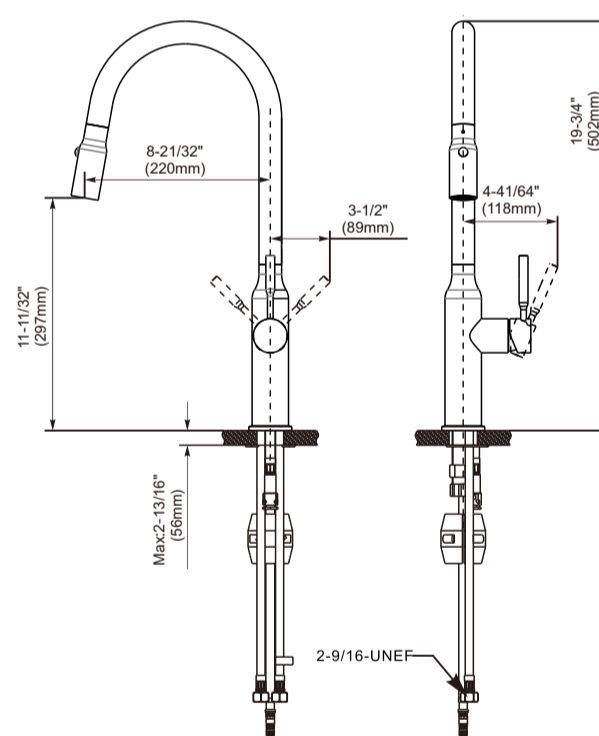

### FAUCET DESCRIPTION

- Constructed by solid stainless steel high grade 304 for maximum durability
- Lead-Free all-metal body and handle
- Drip-free ceramic disc cartridge
- Single-Lever design for effortless temperature & flow control
- High-Arch spout provides height and reach to fill or clean large pots
- Smooth pulldown system offers easy operation, easy movement and secure docking
- Pull out wand with 70" braided hose and 360° rotating spray head reach for complete sink access
- Dual-function spray head easy for cleaning or rinsing
- High performance / low flow Neoperl aerator with easy-clean rubber nozzles
- Flow is limited to 1.8 gpm (6.8 L/min) at 60 psi
- Flexible supply hoses included
- Easy quick connector installation
- Operates with less than 5 lbs. of force
- Built-in backflow protection system consists of two independent check valves
- Superior anti-corrosion brush matt finish
- ADA for single lever handle
- Codes applicable: ASME A112.18.1/CSA B125.1, NSF/ANSI 61
- Limited Lifetime Warranty

### Stainless Steel Pull-down Kitchen Faucet

Models: F2127

NOTE: THIS FAUCET IS DESIGNED TO BE INSTALLED THRU 1 OR 3 HOLES, 1-1/2" (38mm) MIN. DIA.

With Decor Plate

Without Decor Plate

### CRITICAL DIMENSIONS

(DO NOT SCALE)