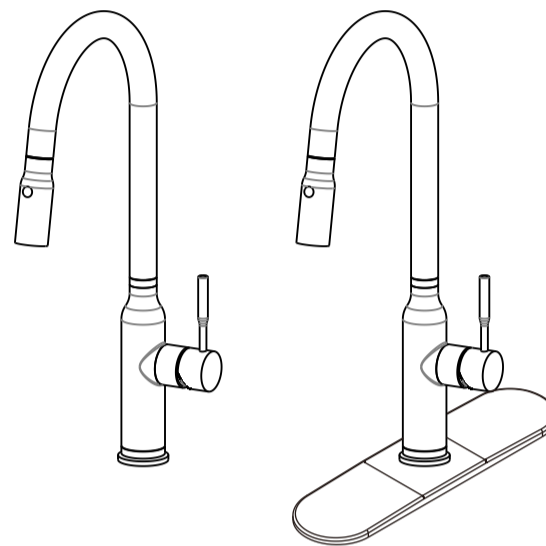

### FAUCET DESCRIPTION

- Constructed by solid stainless steel high grade 304 for maximum durability
- Lead-Free all-metal body and handle
- Drip-free ceramic disc cartridge
- Single-Lever design for effortless temperature & flow control
- High-Arch spout provides height and reach to fill or clean large pots
- Smooth pulldown system offers easy operation, easy movement and secure docking
- Pull out wand with 70" braided hose and 360° rotating spray head reach for complete sink access
- Dual-function spray head easy for cleaning or rinsing
- High performance / low flow Neoperl aerator with easy-clean rubber nozzles
- Flow is limited to 1.8 gpm (6.8 L/min) at 60 psi
- Flexible supply hoses included
- Easy quick connector installation
- Operates with less than 5 lbs. of force
- Built-in backflow protection system consists of two independent check valves
- Superior anti-corrosion brush matt finish
- ADA for single lever handle
- Codes applicable: ASME A112.18.1/CSA B125.1, NSF/ANSI 61
- Limited Lifetime Warranty

### Stainless Steel Pull-down Kitchen Faucet

Models: F2127

NOTE: THIS FAUCET IS DESIGNED TO BE INSTALLED THRU 1 OR 3 HOLES, 1-1/2" (38mm) MIN. DIA.

With Decor Plate

Without Decor Plate