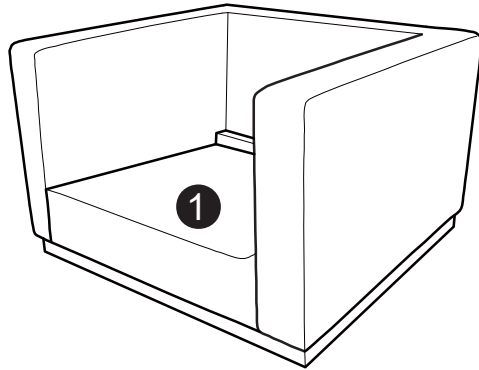

LIFESTYLE
S O L U T I O N S

CHELSEA LARGE CHAIR

ASSEMBLY INSTRUCTIONS

WARNING

- This product has been designed for seating one (1) average adult. To prevent injury and damage to this unit, PROHIBIT jumping on it.
- This product is designed for home use and not intended for commercial use.
- Children under the age of 5, small infants and babies should not sleep alone on this product for safety reasons.
- Recommended # of people needed for handling: 2 (however it is always better to have an extra hand.)
- THIS INSTRUCTION BOOKLET CONTAINS **IMPORTANT** SAFETY INFORMATION. PLEASE READ AND KEEP FOR FUTURE REFERENCE.

PARTS

Chair Body
QTY:1

Seat Cushion
QTY:1

Back Cushion
QTY:1

Leg
QTY:4

HARDWARE

A
Hex Key
M4 x 21 x 57mm
QTY : 1 PC

B
Bolt
0.25" x 0.5"
QTY : 16 PCS