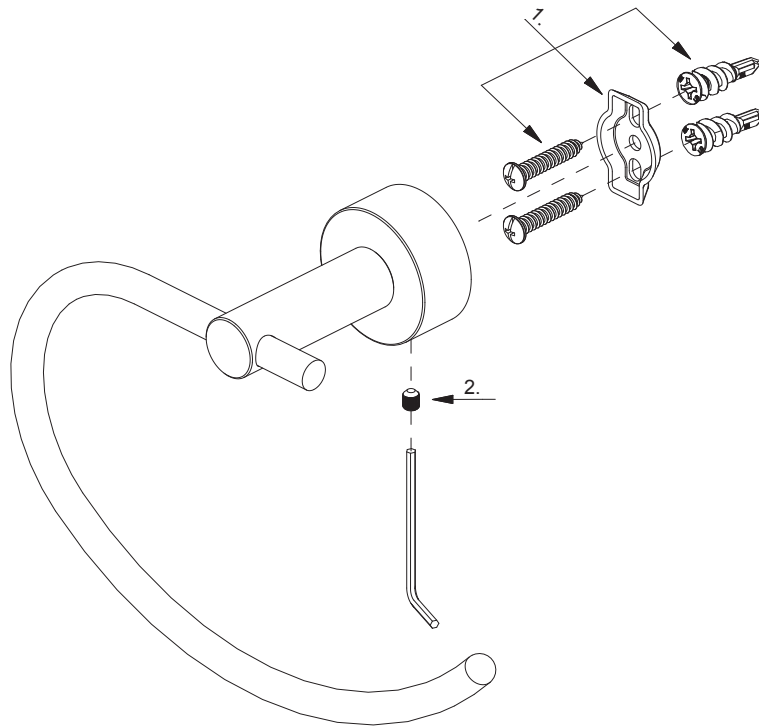

Glacier Bay Innburg Unique Towel Ring

MODEL	STORE SKU#	OMSID	FINISH
BD651100BN	532617		Brushed Nickel

Many replacement parts can be purchased online or at your local store. Please use the table below to identify the part SKU number needed, go to HOMEDEPOT.COM, and check for online and store availability. If you can't find the part you are looking for, please call 1-855-HD-GLACIER.

Part	Description	Part #	Internet SKU #	Store SKU #
1	Holding Hardware	A290554		
2	Screw (M5 x 6.5mm L)	A292608		