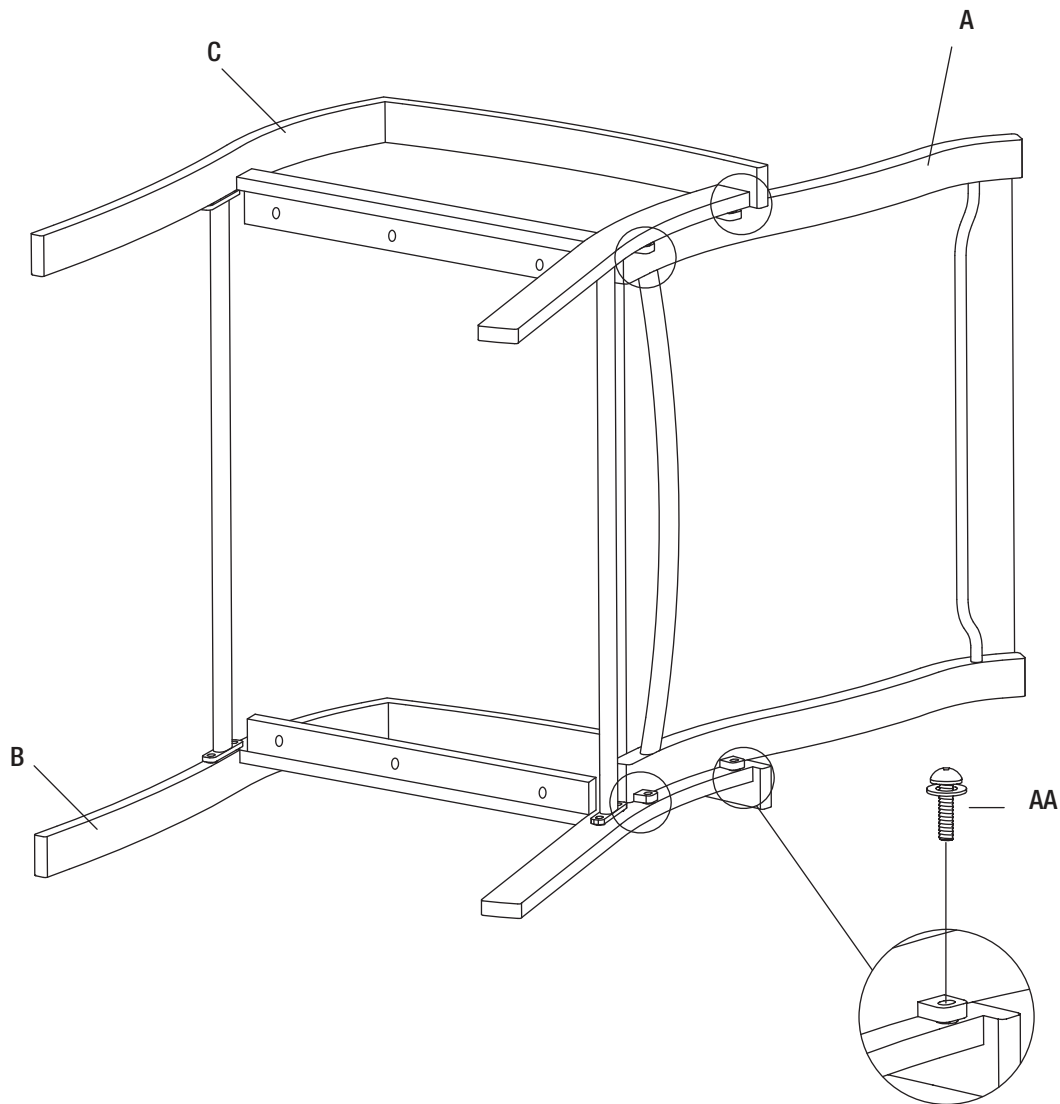

Assembly (continued)

3 CONNECTING THE ARMS TO THE BACKREST

- Attach the left arm (C) to the backrest (A) using M6x20 combination bolts (AA).
- Attach the right arm (B) to the backrest (A) using M6x20 combination bolts (AA).
- Do not fully tighten all the bolts at this step.