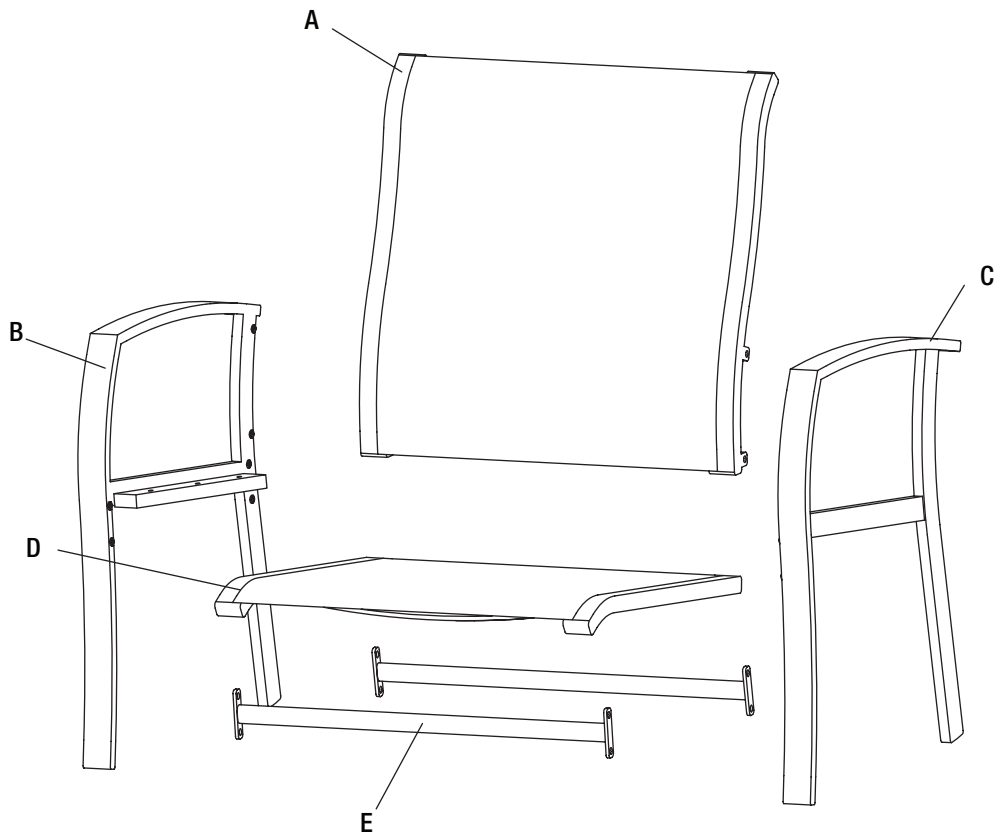

NOTE: More than one person may be required to assemble this product.

HARDWARE INCLUDED

NOTE: Hardware not shown to actual size.

AA

BB

CC

Part	Description	Quantity
AA	M6x20 combination bolt	24+1
BB	M8x30 combination bolt	12+1
CC	Hex wrench	1

Pre-Assembly (continued)

PACKAGE CONTENTS

Part	Description	Quantity
A	Backrest	2
B	Right arm	2
C	Left arm	2
D	Seat	2
E	Connector bar	4

Assembly

1 ATTACHING THE CONNECTOR BARS TO THE RIGHT ARM

- Place the right arm (B) on the soft surface.
- Attached the connector bars (E) to the right arm (B) using M6x20 combination bolts (AA) using the hex wrench (CC)
- Do not fully tighten all the bolts at this step.