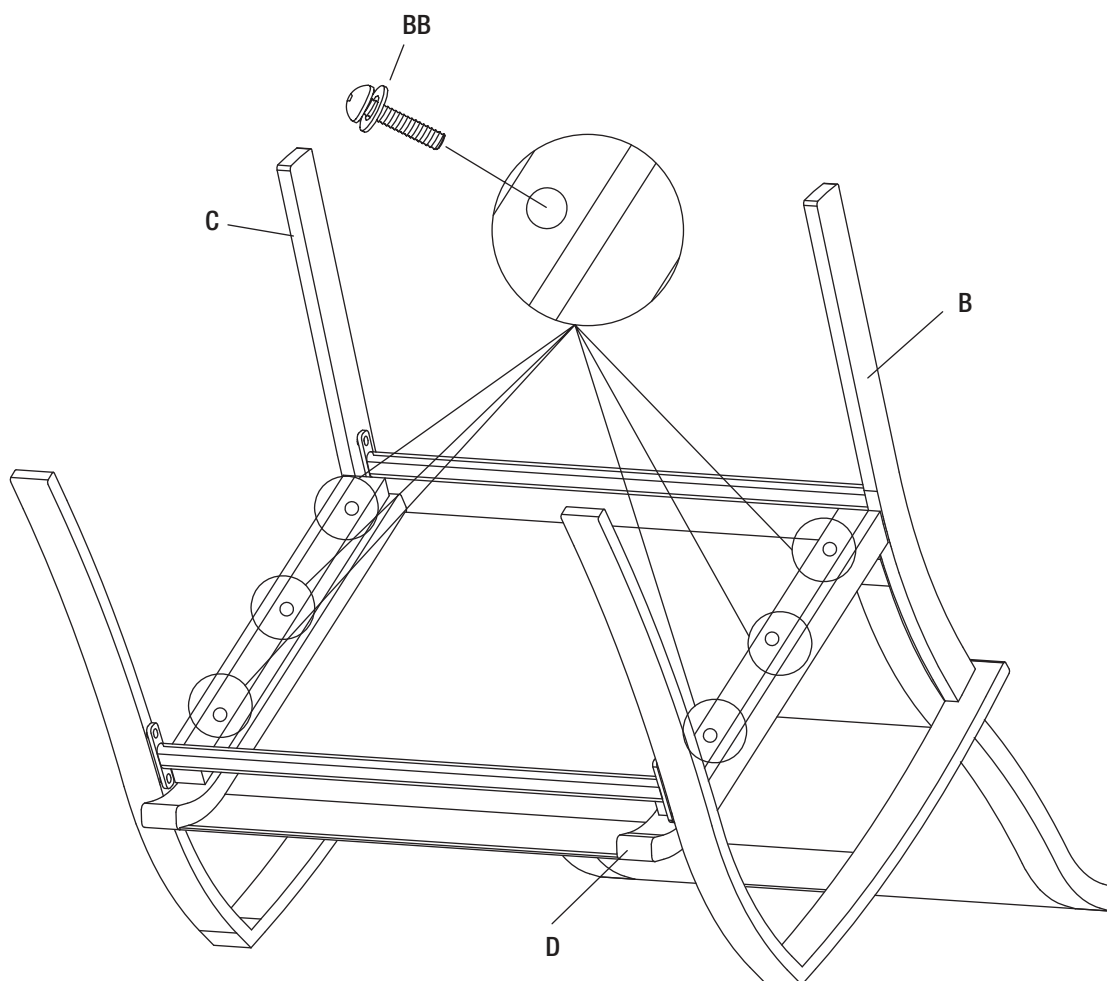

Pre-Assembly (continued)

PACKAGE CONTENTS

Part	Description	Quantity
A	Backrest	2
B	Right arm	2
C	Left arm	2
D	Seat	2
E	Connector bar	4

Assembly

1 ATTACHING THE CONNECTOR BARS TO THE RIGHT ARM

- Place the right arm (B) on the soft surface.
- Attached the connector bars (E) to the right arm (B) using M6x20 combination bolts (AA) using the hex wrench (CC)
- Do not fully tighten all the bolts at this step.

Assembly (continued)

2 ATTACHING THE CONNECTOR BAR TO THE LEFT ARM

- Attach the connector bars (E) to the left arm (C) using M6x20 combination bolts (AA) using the hex wrench (CC).
- Do not fully tighten all the bolts at this step.

Assembly (continued)

3 CONNECTING THE ARMS TO THE BACKREST

- Attach the left arm (C) to the backrest (A) using M6x20 combination bolts (AA).
- Attach the right arm (B) to the backrest (A) using M6x20 combination bolts (AA).
- Do not fully tighten all the bolts at this step.

Assembly (continued)

4 CONNECTING THE SEAT TO THE ARMS

- Turn the chair upside down.
- Attach the seat (D) to the left arm (C) and the right arm (B) using M8x30 combination bolts (BB).
- Do not fully tighten all the bolts at this step.