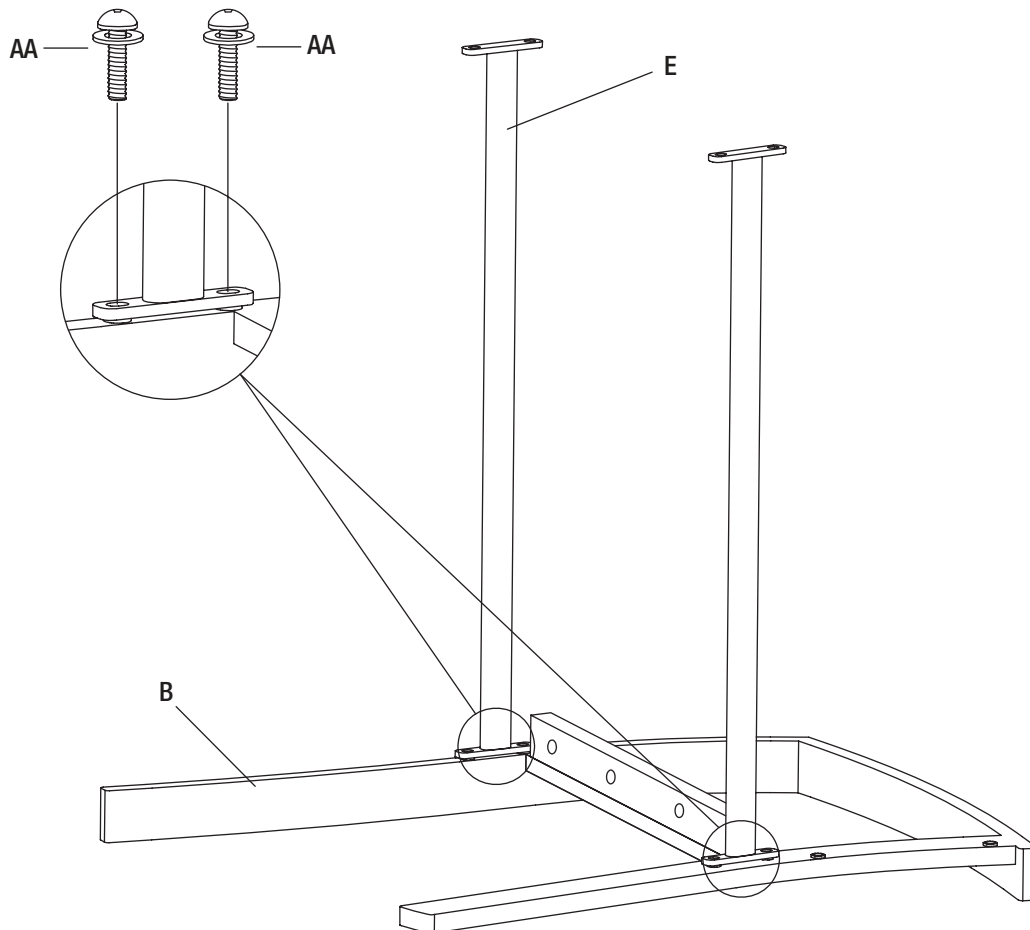

NOTE: More than one person may be required to assemble this product.

HARDWARE INCLUDED

NOTE: Hardware not shown to actual size.

AA

BB

CC

Part	Description	Quantity
AA	M6x20 combination bolt	24+1
BB	M8x30 combination bolt	12+1
CC	Hex wrench	1

Pre-Assembly (continued)

PACKAGE CONTENTS

Part	Description	Quantity
A	Backrest	2
B	Right arm	2
C	Left arm	2
D	Seat	2
E	Connector bar	4

Assembly

1 ATTACHING THE CONNECTOR BARS TO THE RIGHT ARM

- Place the right arm (B) on the soft surface.
- Attached the connector bars (E) to the right arm (B) using M6x20 combination bolts (AA) using the hex wrench (CC)
- Do not fully tighten all the bolts at this step.

Assembly (continued)

2 ATTACHING THE CONNECTOR BAR TO THE LEFT ARM

- Attach the connector bars (E) to the left arm (C) using M6x20 combination bolts (AA) using the hex wrench (CC).
- Do not fully tighten all the bolts at this step.