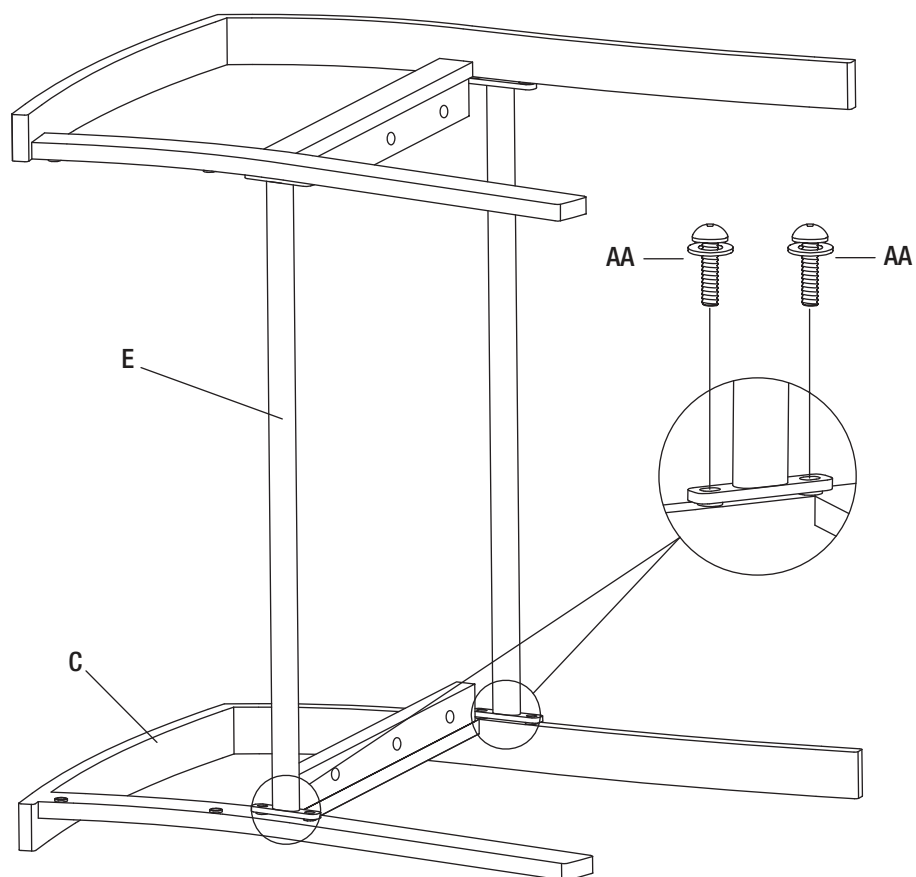

NOTE: More than one person may be required to assemble this product.

HARDWARE INCLUDED

NOTE: Hardware not shown to actual size.

AA

BB

CC

Part	Description	Quantity
AA	M6x20 combination bolt	24+1
BB	M8x30 combination bolt	12+1
CC	Hex wrench	1

Pre-Assembly (continued)

PACKAGE CONTENTS

Part	Description	Quantity
A	Backrest	2
B	Right arm	2
C	Left arm	2
D	Seat	2
E	Connector bar	4

Assembly

1 ATTACHING THE CONNECTOR BARS TO THE RIGHT ARM

- Place the right arm (B) on the soft surface.
- Attached the connector bars (E) to the right arm (B) using M6x20 combination bolts (AA) using the hex wrench (CC)
- Do not fully tighten all the bolts at this step.

Assembly (continued)

2 ATTACHING THE CONNECTOR BAR TO THE LEFT ARM

- Attach the connector bars (E) to the left arm (C) using M6x20 combination bolts (AA) using the hex wrench (CC).
- Do not fully tighten all the bolts at this step.