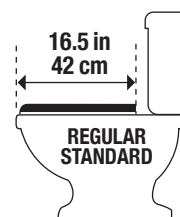

Installation Instructions:

Hardware included.

Care Instructions:

Clean with soft, damp cloth and mild soap.
Dry with clean, soft cloth.

Measure your toilet
from front of bowl to
mounting holes.