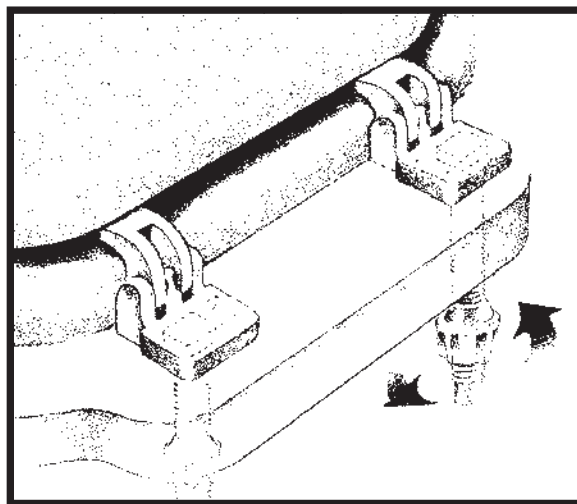

For warranty service call:

Ginsey Home Solutions
2078 Center Square Road
Swedesboro, NJ 08085
1-800-257-7844
service@ginsey.com

Customer Service is available
8:30am – 5:00pm (EST)
Monday – Friday

- Easy Installation
- Easy to Clean
- High Density Foam Cushioning

Installation Instructions:

Hardware included.

Care Instructions:

Clean with soft, damp cloth and mild soap.
Dry with clean, soft cloth.

Measure your toilet
from front of bowl to
mounting holes.