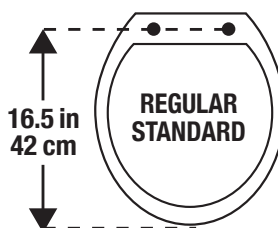

Installation Instructions:

Hardware included.

Care Instructions:

Clean with soft, damp cloth and mild soap.
Dry with clean, soft cloth.

Measure your toilet
from front of bowl to
mounting holes.