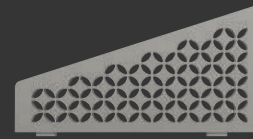

Stone Grey - TSSG
SES3 D5 TSSG