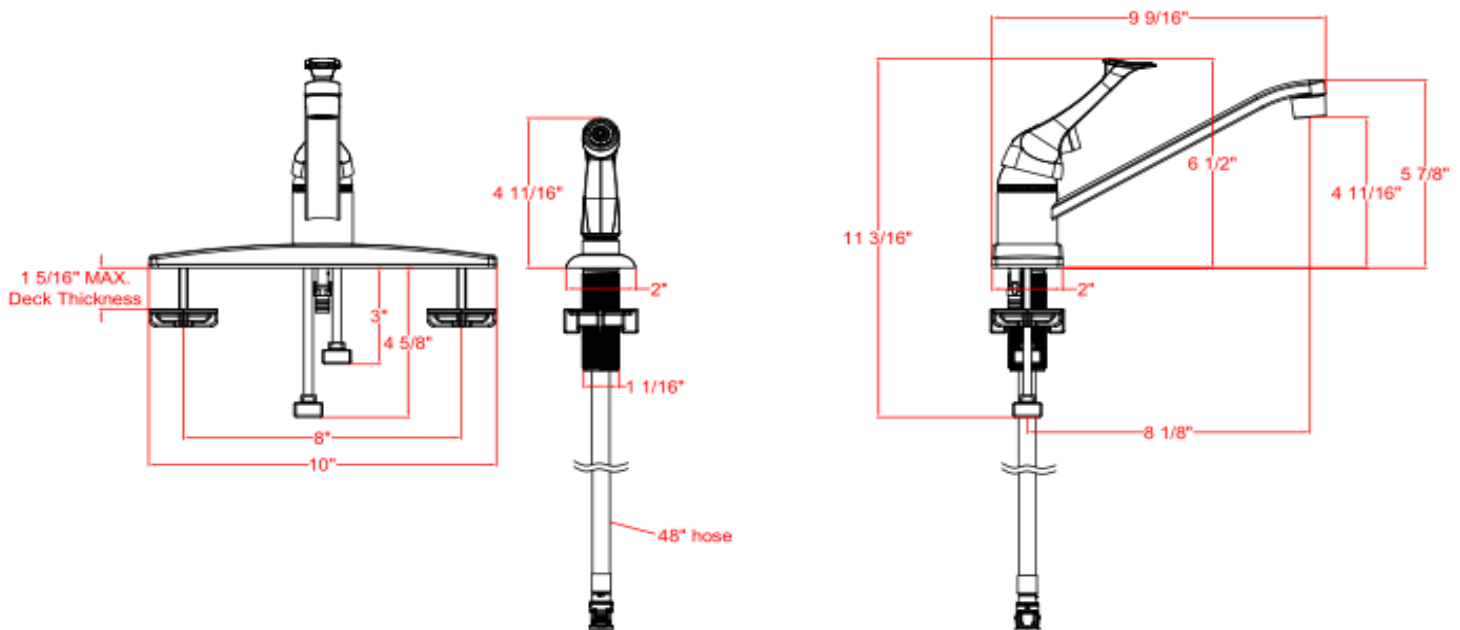

Dimensions

Warranty	Lifetime Limited Warranty
IAPMO/UPC	UPC & cUPC Compliant
ASME	ASME A112.18.1/CSA B125.1
ANSI	Compliant
ADA	Compliant
NSF	Compliant
Lead Free	Fed. P.L. 111-380 (1/2014)
Watersense	Compliant

Order Codes & Finishes/Colors

Polished Chrome W/sprayer	546010
Polished Chrome W/O sprayer	546002

Type:

Job:

Order Code:

Approvals: