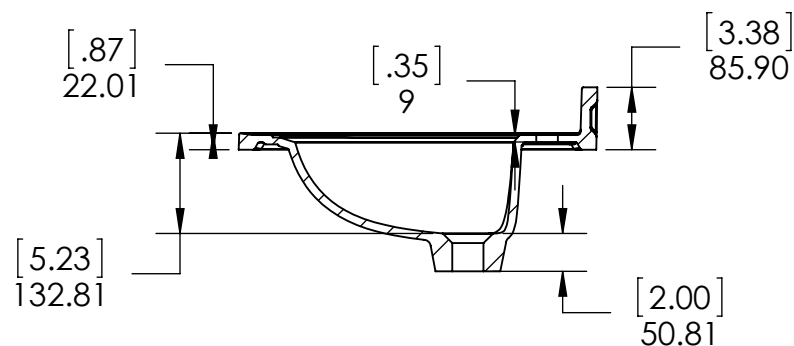

ID	Description	Technology
595045	Newport Blanco 37x19 en Fajilla (Combo)	Solid Color
N37GB-W	Newport 37x19 White Vtop	Solid Color
N3719GB- O	Newport 37x19 Onix Vtop	AB Composite

Rev #	Approved by	Change
1	V. Sanchez	New Model Added
2	R. Rubio	New Model Added
3	O. Razo	New Model Added

UNLESS OTHERWISE SPECIFIED
 DIMENSIONS ARE IN MM.
 AND (INCHES)
 TOLERANCES ARE
 +0.125 [3.175] -0.125 [-3.175]
 SCALE:1:10

	NAME	DATE
DRAWN	O. Razo	01/16/17
CHECKED	R. Rubio	01/16/17
ENG APPR.	R. Rubio	01/16/17
MFG APPR.	C. Leal	01/16/17