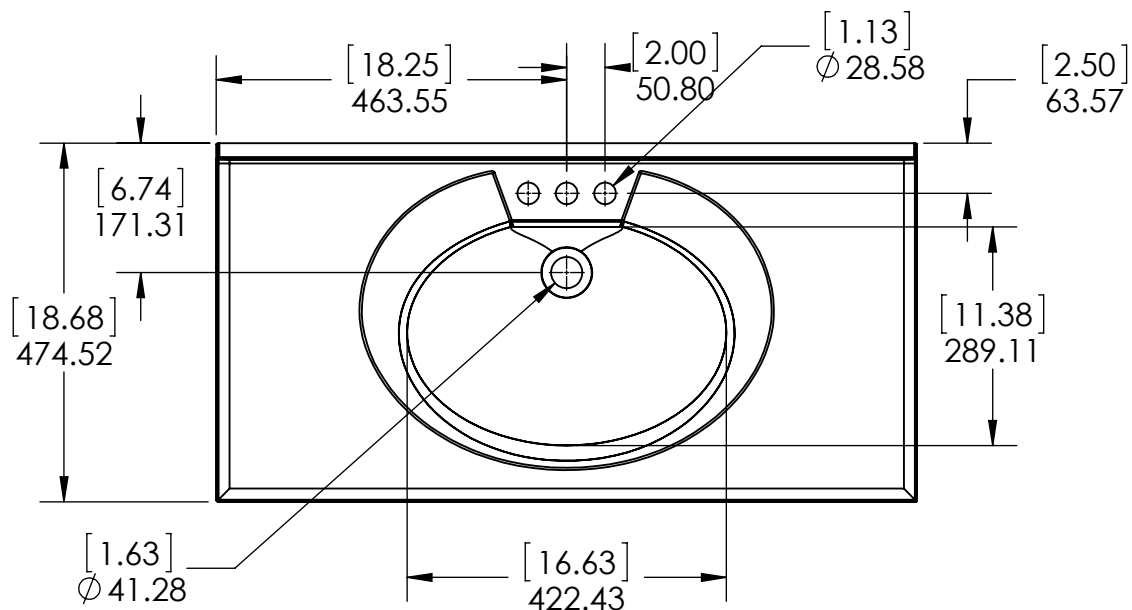

ID	Description	Technology
595045	Newport Blanco 37x19 en Fajilla (Combo)	Solid Color
N37GB-W	Newport 37x19 White Vtop	Solid Color
N3719GB- O	Newport 37x19 Onix Vtop	AB Composite

Rev #	Approved by	Change
1	V. Sanchez	New Model Added
2	R. Rubio	New Model Added
3	O. Razo	New Model Added

UNLESS OTHERWISE SPECIFIED
 DIMENSIONS ARE IN MM.
 AND (INCHES)
 TOLERANCES ARE
 +0.125 [3.175] -0.125 [-3.175]
 SCALE:1:10

	NAME	DATE
DRAWN	O. Razo	01/16/17
CHECKED	R. Rubio	01/16/17
ENG APPR.	R. Rubio	01/16/17
MFG APPR.	C. Leal	01/16/17

Wood Crafters

SIZE DWG. NO. **A** New port 37 x 19 FG

SHEET 1 OF 1
 REV. **4**