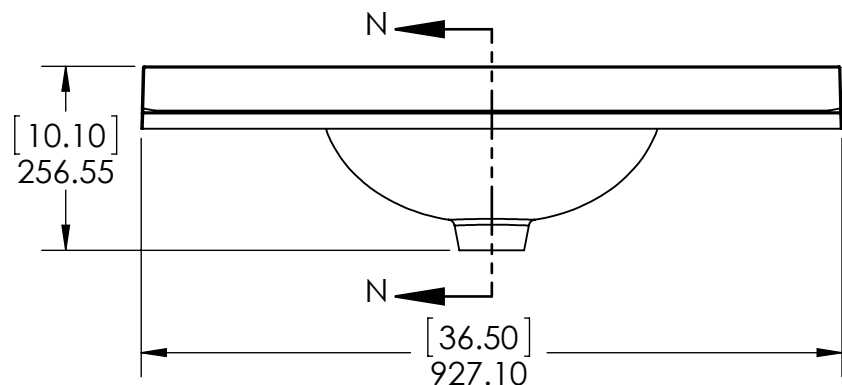

ID	Description	Technology
595045	Newport Blanco 37x19 en Fajilla (Combo)	Solid Color
N37GB-W	Newport 37x19 White Vtop	Solid Color
N3719GB- O	Newport 37x19 Onix Vtop	AB Composite

Rev #	Approved by	Change
1	V. Sanchez	New Model Added
2	R. Rubio	New Model Added
3	O. Razo	New Model Added

UNLESS OTHERWISE SPECIFIED
 DIMENSIONS ARE IN MM.
 AND (INCHES)
 TOLERANCES ARE
 +0.125 [3.175] -0.125 [-3.175]
 SCALE:1:10

	NAME	DATE
DRAWN	O. Razo	01/16/17
CHECKED	R. Rubio	01/16/17
ENG APPR.	R. Rubio	01/16/17
MFG APPR.	C. Leal	01/16/17

Wood Crafters

SIZE DWG. NO. **A** New port 37 x 19 FG

SHEET 1 OF 1
 REV. **4**