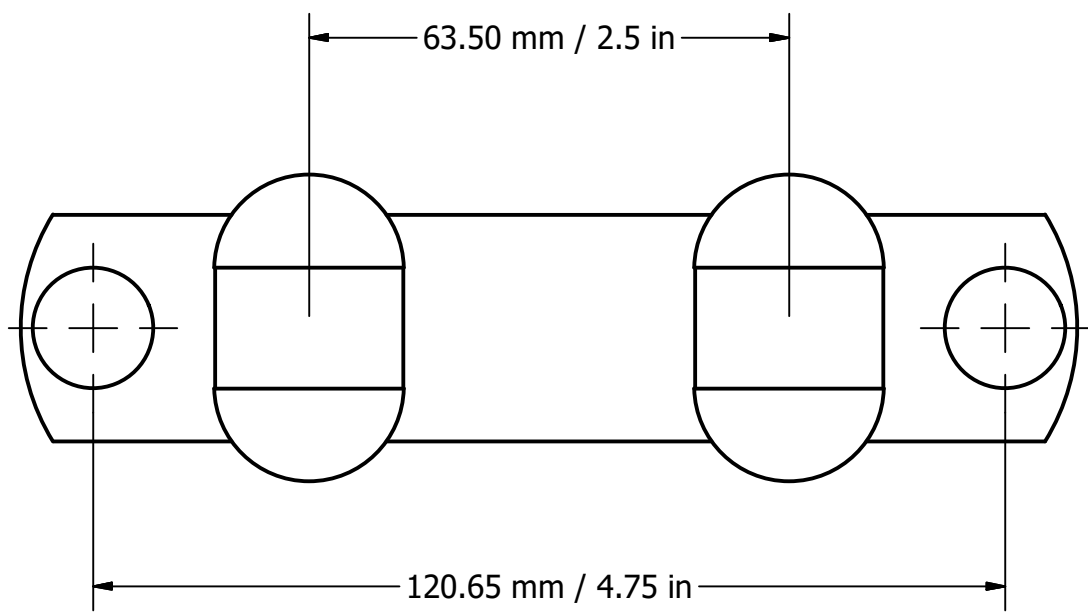

TA-20-2 BOM			
ITEM	QTY	PART NUMBER	DESCRIPTION
1	1	BPHK-5	DOUBLE HOOK PLATE
2	2	CARD-58	CAP
3	4	PSRD8-12	PEG
4	4	CAHR-1	END CAP
5	2	HB1T-1	HUB

UNLESS OTHERWISE SPECIFIED	
.X	± .3mm
.XX	± .15mm
.XXX	± .008mm

COPYRIGHT @ALLIEDBRASS 2018

THIRD ANGLE PROJECTION

DRAWN	1-09-18	IM
CHECKED	1-09-18	P.D.
APPROVED	1-09-18	R.A.

MATERIAL: BRASS

DESCRIPTION: Tango Collection 2 Position Multi Hook

APPROVED FOR PRODUCTION
 By: RICHARD PAUL
 Date: 1-09-18

FINISH	TBD
QTY	TBD
DRAWING NO.	REV
TA-20-2	0
SCALE	SHEET: 1 OF 1
1.5:1	A4