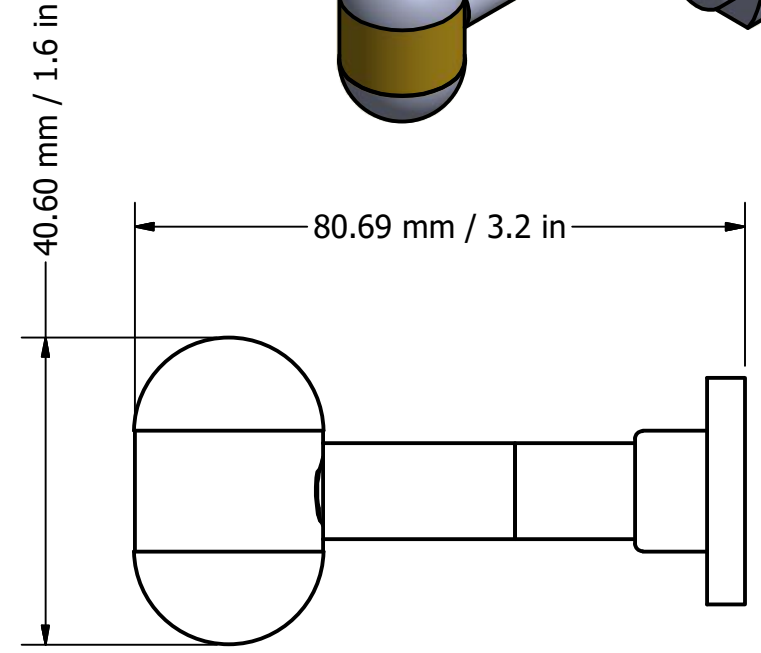

TA-20-2 BOM			
ITEM	QTY	PART NUMBER	DESCRIPTION
1	1	BPHK-5	DOUBLE HOOK PLATE
2	2	CARD-58	CAP
3	4	PSRD8-12	PEG
4	4	CAHR-1	END CAP
5	2	HB1T-1	HUB

UNLESS OTHERWISE SPECIFIED	
.X	± .3mm
.XX	± .15mm
.XXX	± .008mm

COPYRIGHT @ALLIEDBRASS 2018

THIRD ANGLE PROJECTION

DRAWN	1-09-18	IM
CHECKED	1-09-18	P.D.
APPROVED	1-09-18	R.A.

MATERIAL: BRASS

DESCRIPTION: Tango Collection 2 Position Multi Hook

APPROVED FOR PRODUCTION
 By: RICHARD PAUL
 Date: 1-09-18

FINISH	TBD
QTY	TBD
DRAWING NO.	REV
TA-20-2	0
SCALE	SHEET: 1 OF 1
1.5:1	A4