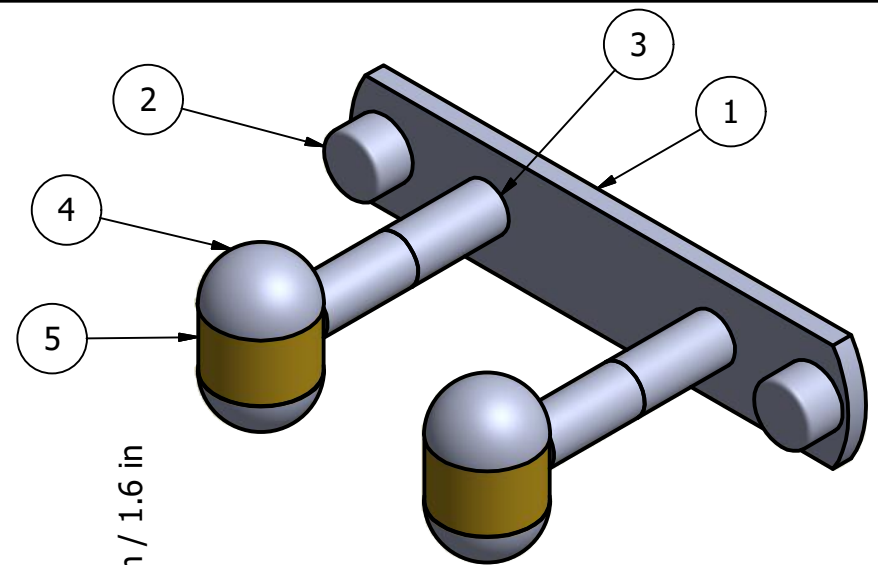

TA-20-2 BOM			
ITEM	QTY	PART NUMBER	DESCRIPTION
1	1	BPHK-5	DOUBLE HOOK PLATE
2	2	CARD-58	CAP
3	4	PSRD8-12	PEG
4	4	CAHR-1	END CAP
5	2	HB1T-1	HUB

UNLESS OTHERWISE SPECIFIED	
.X	± .3mm
.XX	± .15mm
.XXX	± .008mm

COPYRIGHT @ALLIEDBRASS 2018

THIRD ANGLE PROJECTION

DRAWN	1-09-18	IM
CHECKED	1-09-18	P.D.
APPROVED	1-09-18	R.A.

MATERIAL: BRASS

DESCRIPTION: Tango Collection 2 Position Multi Hook

APPROVED FOR PRODUCTION
 By: RICHARD PAUL
 Date: 1-09-18

FINISH	TBD
QTY	TBD
DRAWING NO.	REV
TA-20-2	0
SCALE	SHEET: 1 OF 1
1.5:1	A4