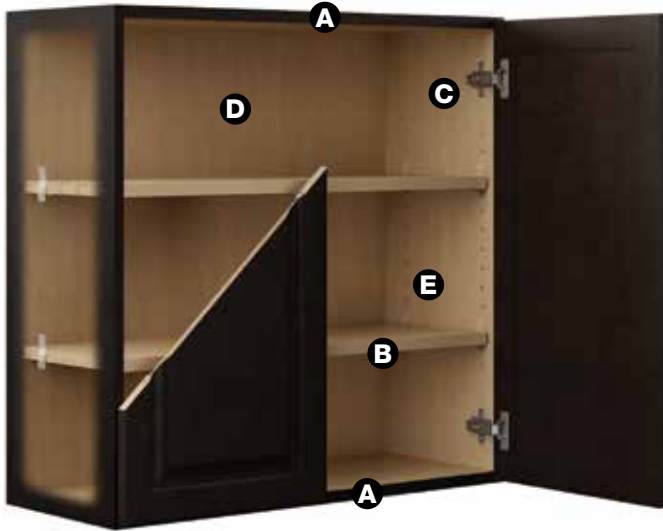

DESIGNER SERIES CONSTRUCTION

Wall Cabinet

- **A** 3/4" top & bottom panel (walls only)*
- **B** 3/4" full-depth adjustable shelves with self-locking shelf clips
- **C** All doors are full overlay design, with soft close 6-way adjustable clip on hinge
- **D** White or Natural Laminate interiors based on door style
- **E** 5/8" side panels*
- **F** Five piece drawer fronts on all styles except Edgeley
- **G** Hardwood dovetail drawer with full extension under-mount soft close glide
- **H** 5/8" bottom panel (bases only)
- **I** Full backs on bases (except sinks)