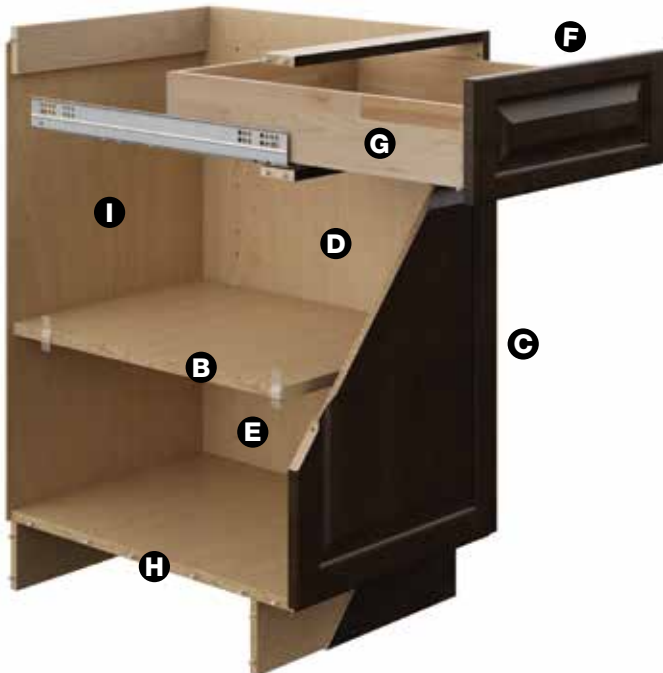

Base Cabinet

*Any cabinets with a matching interior will be constructed from 5/8" material (tops, bottoms, backs, shelves and sides.)

Note: Order matching toe kick separately