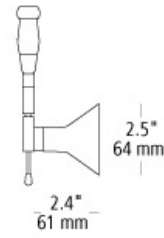

shield swivel i head

DESCRIPTION

Shade in bronze, frosted borosilicate glass or anodized aluminum in silver or black. Rated for (1) 50w max, Halogen MR16 lamp or 6 watt LED low-voltage GU5.3 base MR16 lamp. For use with 24 volt transformer, add suffix "-24" to item number (LED lamp option not compatible with 24 volt transformers).

frost

bronze

frost

ORDERING INFORMATION

model	color	finish	length	lamp	mount
HB295	BZ bronze	BZ bronze	01 1"	1A50 No Lamp	FSJ fusion jack
	FR frost	SC satin nickel	06 6"	LED MR16 LED 6w	MPT monopoint
	SI silver		12 12"		MRL monorail