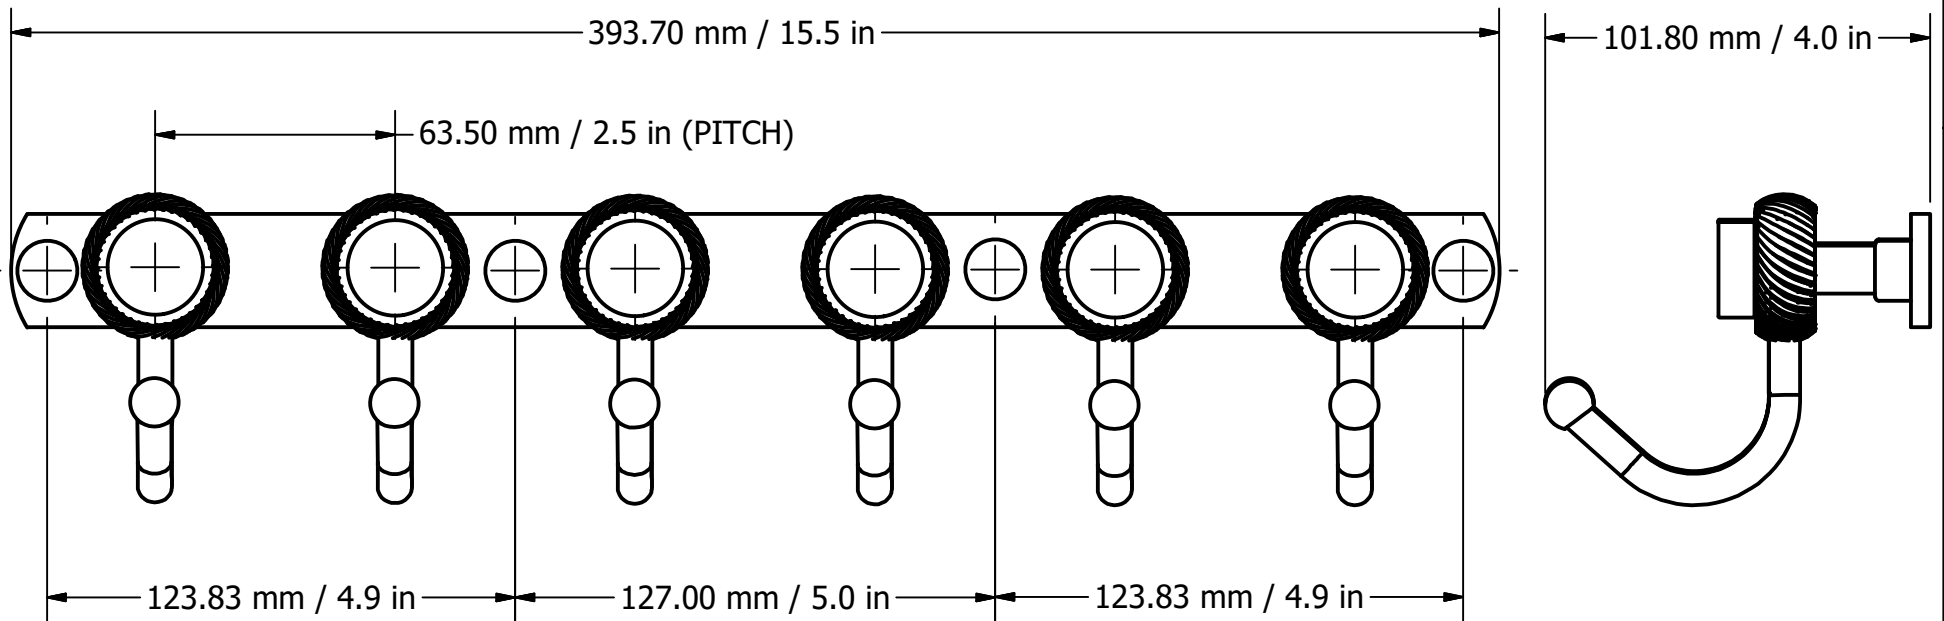

PARTS LIST			
ITEM	PART NUMBER	DESCRIPTION	QTY
1	BPHK-18	SIX HOOK PLATE	1
2	HKHK	HOOK	6
3	CARD-58	MOUNTING CAP	4
4	PSRD8-12	POST	6
5	RGTWT	CONNECTOR	6
6	Card-1	FRONT CAP	6
7	BL1T-12	END BALL	6

UNLESS OTHERWISE SPECIFIED	
.X	± .3mm
.XX	± .15mm
.XXX	± .008mm

COPYRIGHT @ALLIEDBRASS 2017

THIRD ANGLE PROJECTION

DRAWN	11-26-17	IM
CHECKED	11-26-17	P.D.
APPROVED	11-26-17	R.A.

MATERIAL: BRASS

DESCRIPTION: Mercury Collection 6 Position Multi Hook with Twisted Accent

FINISH	TBD
QTY	TBD
DRAWING NO.	920T-6
SCALE	1.5:1 SHEET: 1 OF 1
REV	0