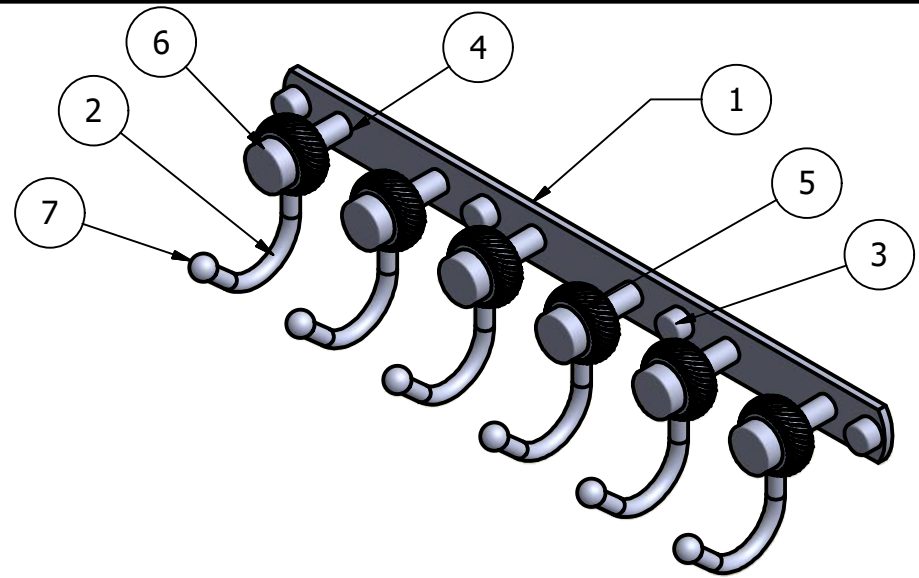

PARTS LIST			
ITEM	PART NUMBER	DESCRIPTION	QTY
1	BPHK-18	SIX HOOK PLATE	1
2	HKHK	HOOK	6
3	CARD-58	MOUNTING CAP	4
4	PSRD8-12	POST	6
5	RGTWT	CONNECTOR	6
6	Card-1	FRONT CAP	6
7	BL1T-12	END BALL	6

UNLESS OTHERWISE SPECIFIED	
.X	± .3mm
.XX	± .15mm
.XXX	± .008mm

COPYRIGHT @ALLIEDBRASS 2017

THIRD ANGLE PROJECTION

DRAWN	11-26-17	IM
CHECKED	11-26-17	P.D.
APPROVED	11-26-17	R.A.

MATERIAL: BRASS

DESCRIPTION: Mercury Collection 6 Position Multi Hook with Twisted Accent

FINISH	TBD
QTY	TBD
DRAWING NO.	920T-6
SCALE	1.5:1 SHEET: 1 OF 1
REV	0