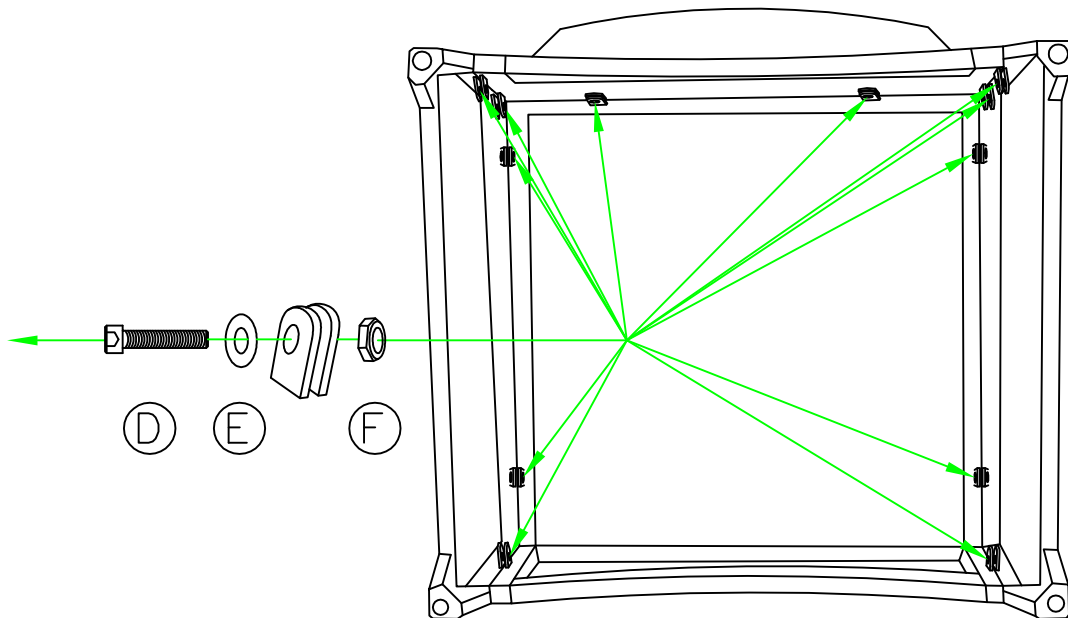

	PARTS LIST	DESCRIPTION	QTY
A		part A	2
B		part B	1
C		part C	1
D		1/4"x30 mm BOLT	14
E		∅6.5x1.0 mm WASHER	14
F		1/4" NUT	14
G		HEX WRENCH	1
H		HEX BOLT DRIVER	1

	PARTS LIST	DESCRIPTION	QTY
A		part A	2
B		part B	1
C		part C	1
D		1/4"x30 mm BOLT	12
E		Ø6.5x1.0 mm WASHER	12
F		1/4" NUT	12
G		HEX WRENCH	1
H		HEX BOLT DRIVER	1

	PARTS LIST	DESCRIPTION	QTY
A		part A	1
B		part B	2
C		part C	2
D		1/4"x35 mm BOLT	12
E		∅6.5x1.0 mm WASHER	12
H		HEX BOLT DRIVER	1