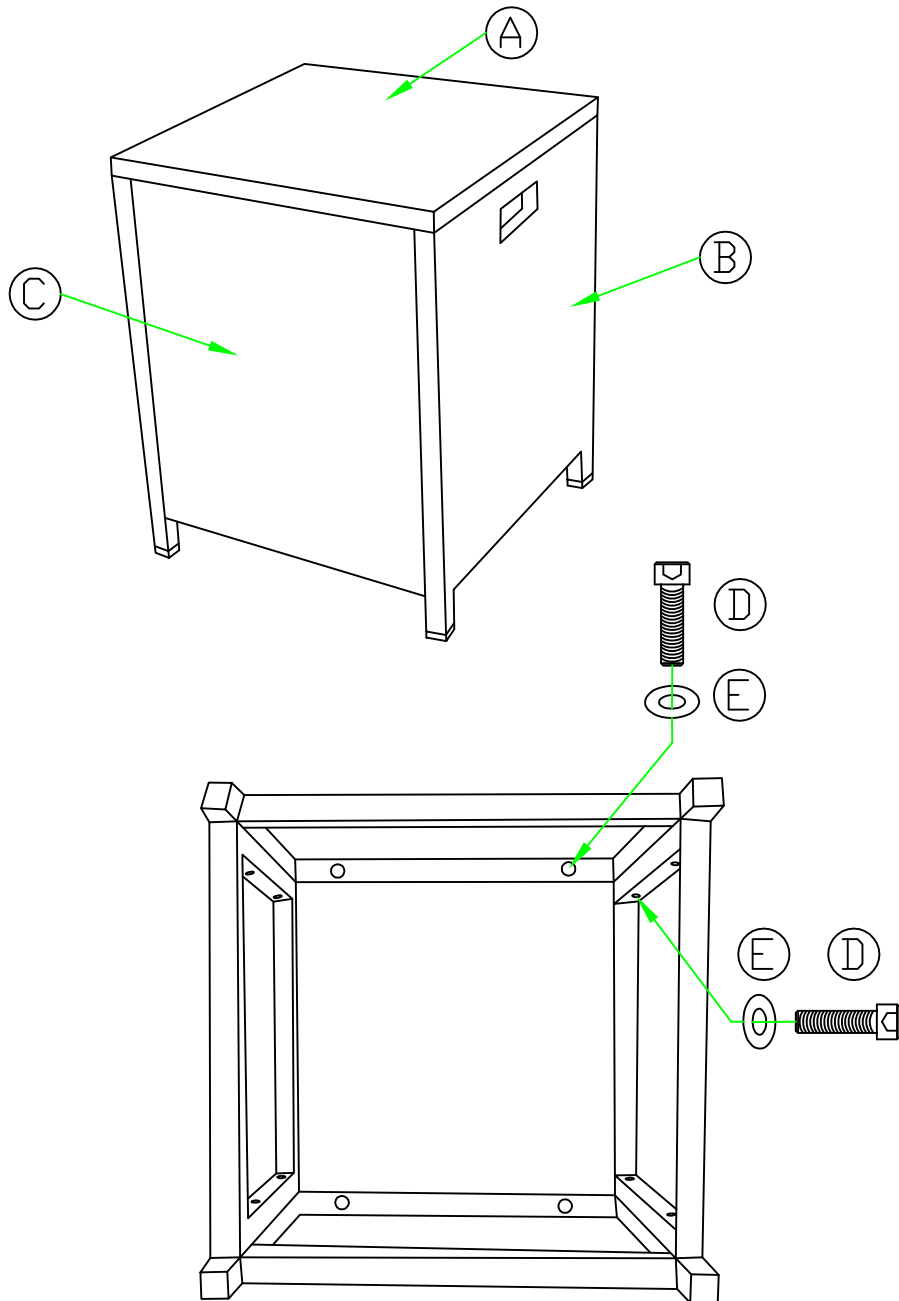

	PARTS LIST	DESCRIPTION	QTY
A		part A	2
B		part B	1
C		part C	1
D		1/4"x30 mm BOLT	14
E		∅6.5x1.0 mm WASHER	14
F		1/4" NUT	14
G		HEX WRENCH	1
H		HEX BOLT DRIVER	1

	PARTS LIST	DESCRIPTION	QTY
A		part A	2
B		part B	1
C		part C	1
D		1/4"x30 mm BOLT	12
E		Ø6.5x1.0 mm WASHER	12
F		1/4" NUT	12
G		HEX WRENCH	1
H		HEX BOLT DRIVER	1

	PARTS LIST	DESCRIPTION	QTY
A		part A	1
B		part B	2
C		part C	2
D		1/4"x35 mm BOLT	12
E		∅6.5x1.0 mm WASHER	12
H		HEX BOLT DRIVER	1