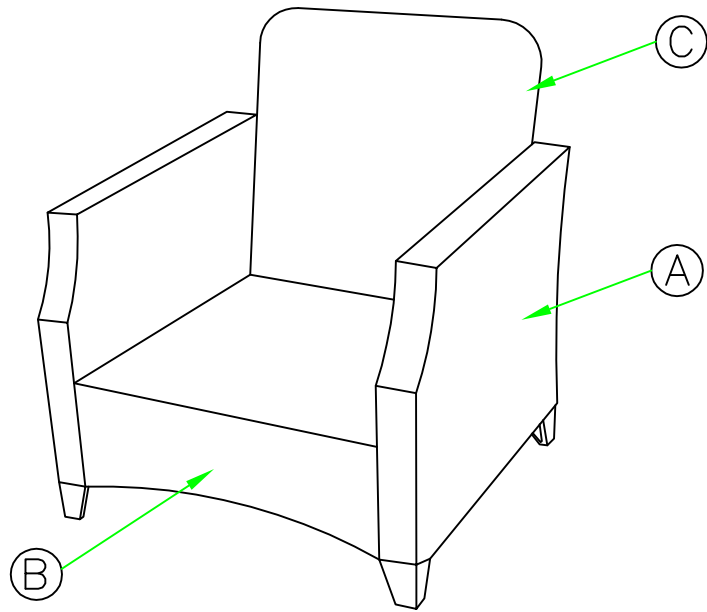

	PARTS LIST	DESCRIPTION	QTY
A		part A	2
B		part B	1
C		part C	1
D		1/4"x30 mm BOLT	14
E		∅6.5x1.0 mm WASHER	14
F		1/4" NUT	14
G		HEX WRENCH	1
H		HEX BOLT DRIVER	1

	PARTS LIST	DESCRIPTION	QTY
A		part A	2
B		part B	1
C		part C	1
D		1/4"x30 mm BOLT	12
E		Ø6.5x1.0 mm WASHER	12
F		1/4" NUT	12
G		HEX WRENCH	1
H		HEX BOLT DRIVER	1

	PARTS LIST	DESCRIPTION	QTY
A		part A	1
B		part B	2
C		part C	2
D		1/4"x35 mm BOLT	12
E		∅6.5x1.0 mm WASHER	12
H		HEX BOLT DRIVER	1