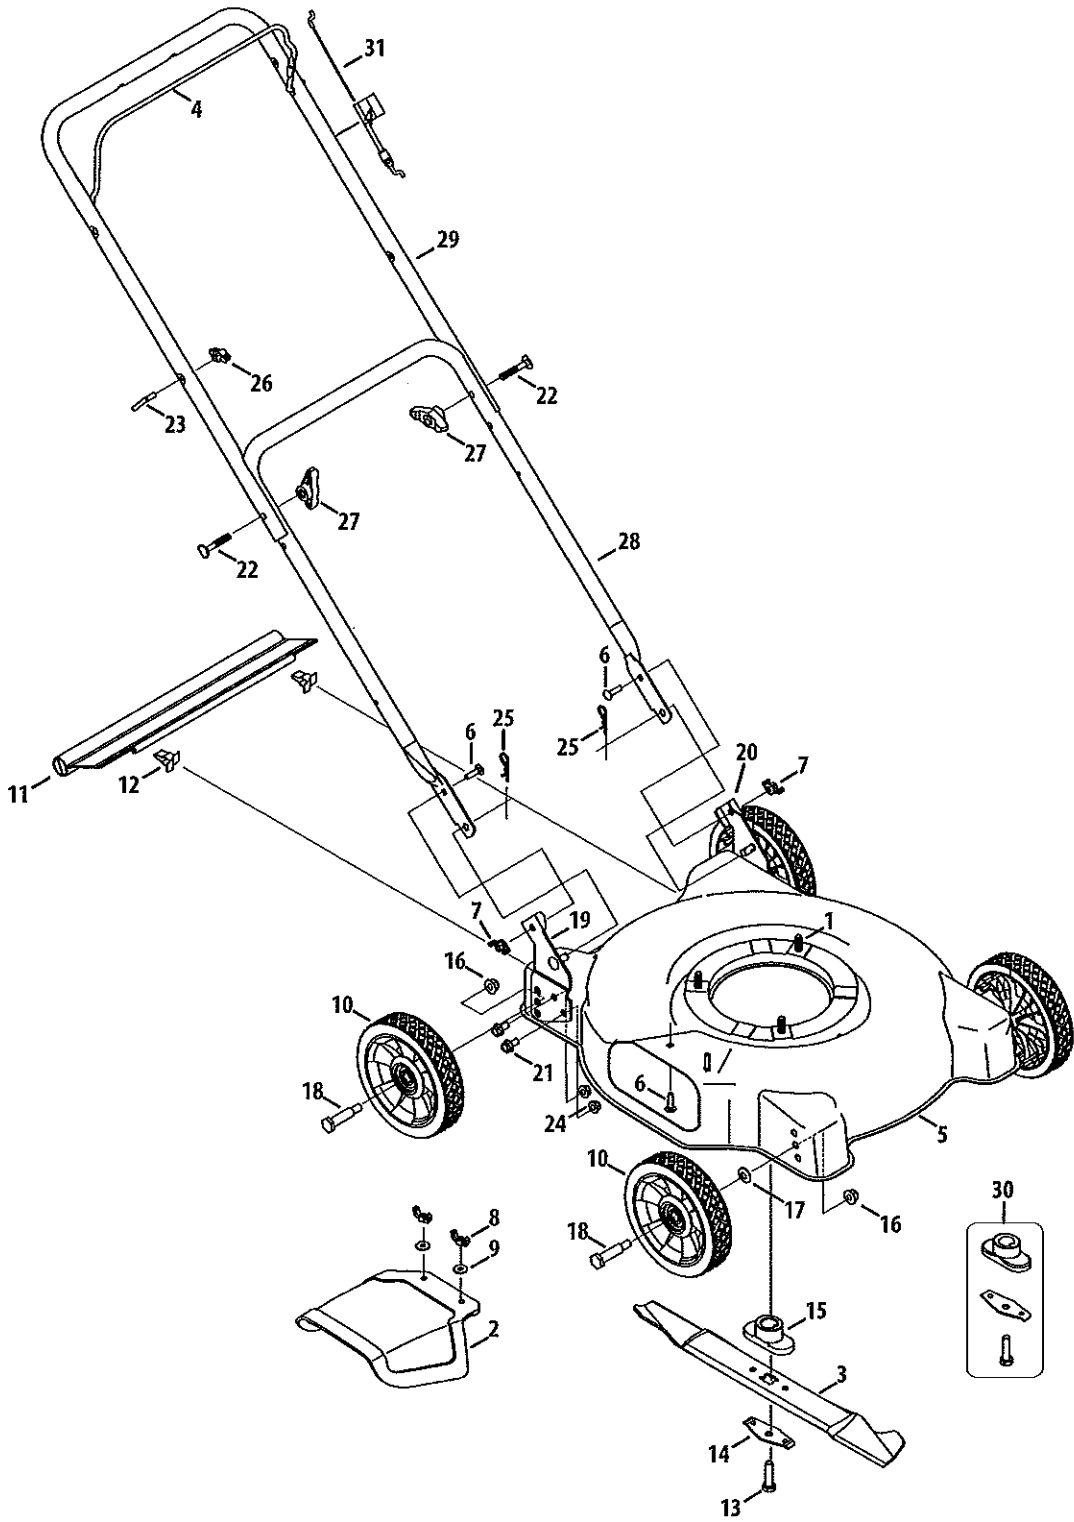

Model 11A-02BT

Ref No.	Part Number	Description
1	710-0654A	Hex Ind. Washer Screw, 3/8-16 x 1.0
2	731-0064	Discharge Chute
3	942-0640	Cutting Blade
4	747-1161A	Blade Control
5	787-01759A	Cutting Deck, 20"
6	710-0932A	Carriage Screw, 1/4-20 x 1.0"
7	712-0397A	Wing Nut, 1/4-20
8	712-05057	Wing Nut, 1/4-20
9	736-0173	Flat Washer
10	734-04063B	Wheel, 7" Star-Dia., Oys. Gray
11	731-06953	Rear Flap
12	732-04631A	Hinge Clip
13	710-1044	Screw, 3/8-24 x 1.5"
14	736-0524B	Blade Bell Support
15	748-0376E	Blade Adapter
16	712-04065	Flange Lock Nut, 3/8-16
17	736-0105	Bell Washer
18	938-0533	Shoulder Screw, .498 x 1.635
19	687-05078	Handle Bracket Assembly, RH
20	687-05079	Handle Bracket Assembly, LH
21	710-0759	Hex Screw, 5/16-18 x .625"
22	710-1174	Carriage Bolt, 5/16-18 x 2.0
23	710-1205	Eye Bolt
24	712-04063	Flange Lock Nut, 5/16-18
25	914-0145	Click Pin, .092 x 1.64
26	720-0279	Wing Nut
27	720-04122	Wing Knob
28	749-0928A	Lower handle
29	749-1092A	Upper Handle
30	753-06315	Blade Adapter Kit (Incl. Ref. 13-15)
31	946-04661A	Control Cable

Component	Model Number and Description
	490-850-0005 Blade Removal Tool — Holds blade in place for faster, safer removal.
	SPW-134 Spark Plug Wrench — Duel ended wrench to serve multiple uses. Fits 3/4" or 13/16" hex plug.
	490-850-0008 Oil Siphon — Makes it easy to transfer gas, oil and liquids from tank to container.
	490-850-0016 Side Discharge Blower — Blows leaves, grass clippings and debris. Eliminates need for separate blower. Easy installation with no tools.
	490-850-0015 Cargo Carrier — Conveniently holds drinks, tools and more. Simple installation. Attaches in less than two minutes with no tools.
	490-241-0034 Garage Floor Mat — Anti-skid mat, measures 24" x 36". Projects garage floor from stains.
	490-850-0012 Mower Kick Stand — Keeps mower stable for changing/ sharpening blade and cleaning underside of deck.