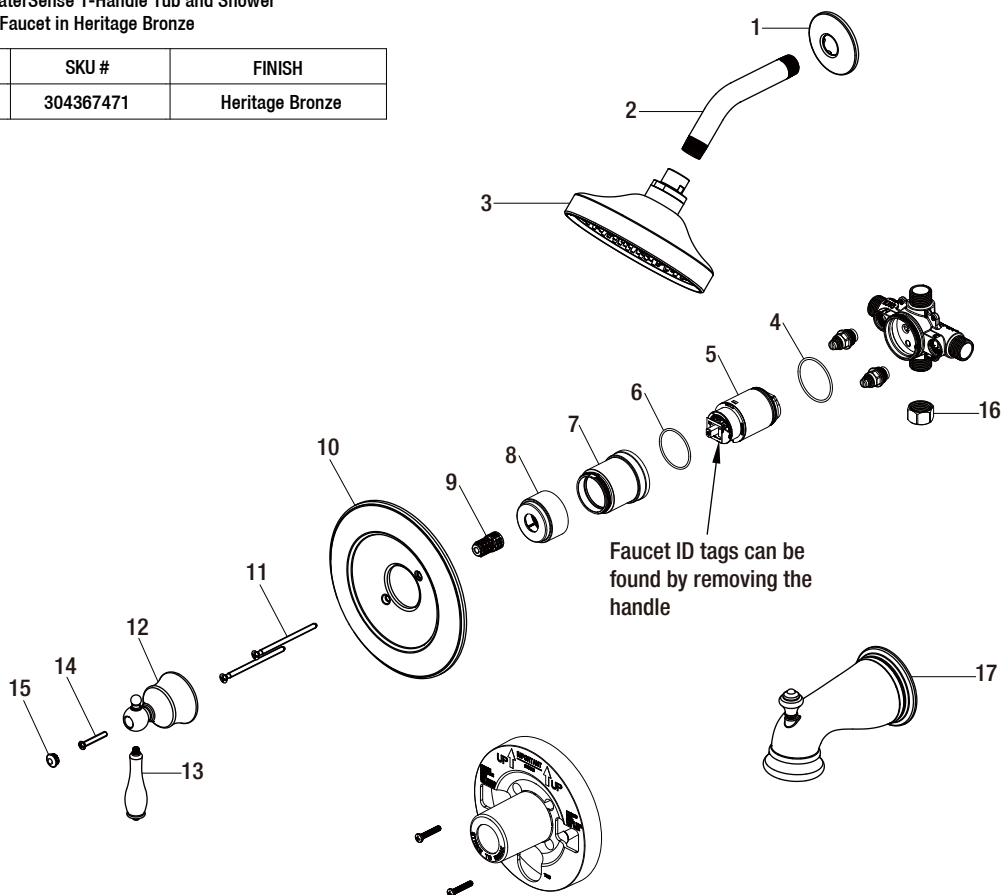

## Replacement Parts List

Estates WaterSense 1-Handle Tub and Shower  
Faucet in Heritage Bronze

MODEL	SKU #	FINISH
HD874X-1096H	304367471	Heritage Bronze

Many replacement parts can be purchased online or at your local store. Please use the table below to identify the part SKU number needed, go to [HOMEDEPOT.COM](http://HOMEDEPOT.COM), and check for online and store availability. If you can't find the part you are looking for, please call 1-855-HD-GLACIER.

Part	Description	Part #	Internet SKU #	Store SKU #
1	Shower flange	RP3804696H		
2	Shower arm	RP3804796H		
3	Shower head	RP3830596H		
4	O-ring	RP60101		
5	Cartridge	RP22019	<a href="#">206126082</a>	
6	O-ring	RP60091		
7	Bonnet nut	RP7032796H		
8	Sleeve	RP8029796H		
9	Inverter	RP70425		

Part	Description	Part #	Internet SKU #	Store SKU #
10	Escutcheon	RP8004096H	<a href="#">206650596</a>	
11	Escutcheon screw	RP5006696H		
12	Handle seat	RP1702096H		
13	Handle	RP1308196H	<a href="#">206650631</a>	
14	Screw	RP50012		
15	Index	RP1000396H		
16	Plug	RP70365		
17	Spout	RP3301096H	<a href="#">206650591</a>	