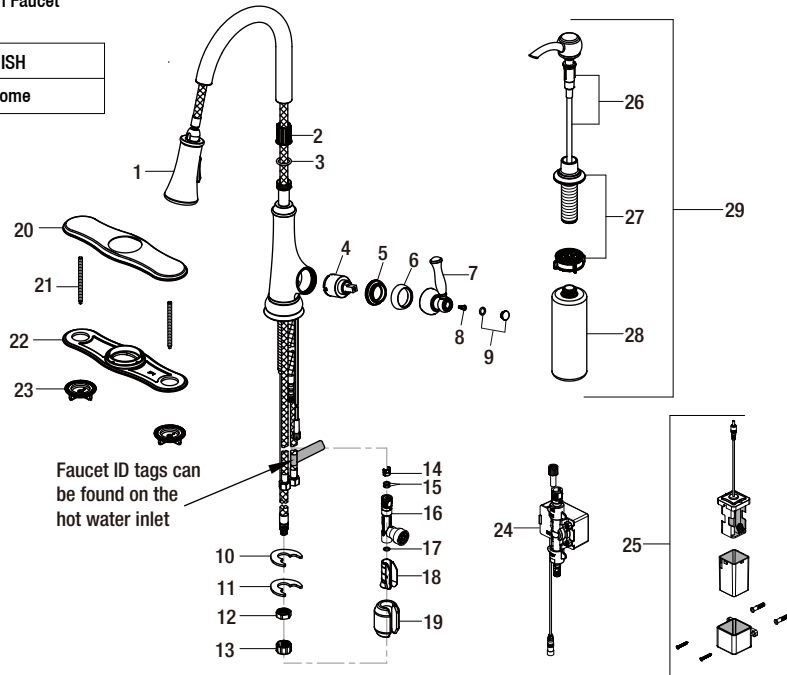

# Replacement Parts List

Touchless Single-Handle Pull-Down Sprayer Kitchen Faucet  
with LED Light in Chrome

MODEL	SKU #	FINISH
67536-1001	205591729	Chrome

Many replacement parts can be purchased online or at your local store. Please use the table below to identify the part SKU number needed, go to [HOMEDEPOT.COM](http://HOMEDEPOT.COM), and check for online and store availability. If you can't find the part you are looking for, please call 1-855-HD-GLACIER.

Part	Description	Part #	Internet SKU #	Store SKU #
1	Spray head and Hose	RP3822301		
2	Wearable ring	RP70380		
3	O-ring	RP60071		
4	Cartridge	RP20005	<a href="#">207093806</a>	
5	Bonnet	RP70394		
6	Cap	RP8002801		
7	Handle	RP1336801		
8	Screw	RP50015		
9	Index & O-ring	RP8044001		
10	Rubber washer	RP64087		
11	Metal washer	RP64088		
12	Nut	RP56098		
13	Protective cap	RP70448		
14	Block	RP70421	<a href="#">207093811</a>	
15	O-ring	RP60002		

Part	Description	Part #	Internet SKU #	Store SKU #
16	Quick connect assembly	RP70482	<a href="#">207093811</a>	
17	O-ring	RP60089		
18	Weight clip	RP64204	<a href="#">207093823</a>	
19	Weights	RP70441		
20	Escutcheon	RP8044101		
21	Bolt	RP50071		
22	Base plate	RP80442		
23	Mounting nut	RP56036		
24	Control box	RP70515	<a href="#">207093817</a>	
25	Battery pack	RP70514	<a href="#">207113905</a>	
26	Pump kit	RP46022		
27	Flange kit	RP4606601		
28	Bottle	RP46060		
29	Soap dispenser	RP4606501		