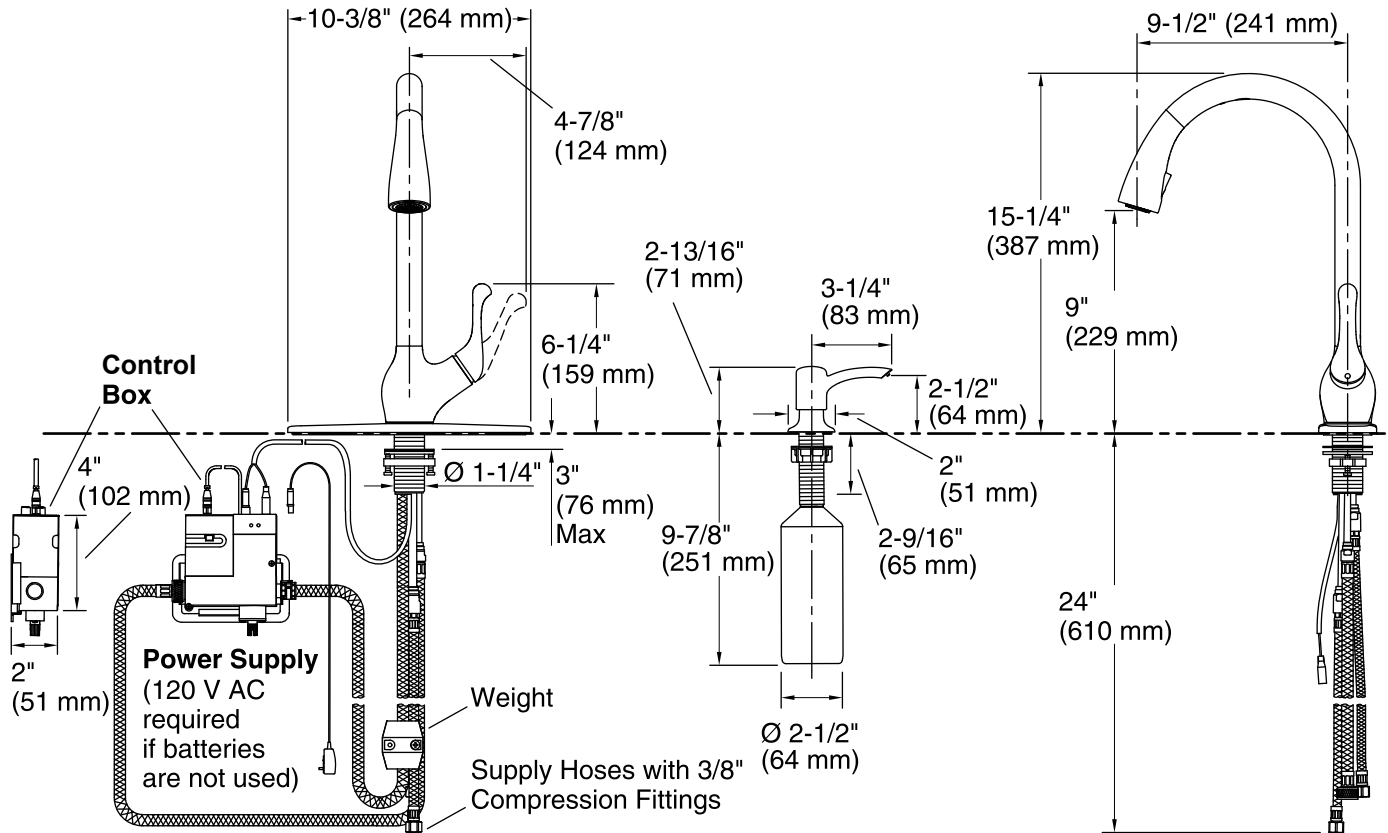

Material

- Premium metal construction.
- Kohler finishes with ScratchShield™ technology withstands even the toughest daily use.

Installation

- Installs with 1-, 2-, 3-, or 4-hole sinks (escutcheon plate included).
- Flexible supply lines and quick-connect fittings make installation easy.
- Longer shank works with countertops up to 2-1/2 inches thick and is easy to install. Simply hand tighten and secure with a screwdriver.
- Soap / lotion dispenser included.

See website for detailed warranty information.

Technical Information

All product dimensions are nominal.

Faucet:

Flow rate: 1.8 gal/min (6.8 l/min)
 Pressure: 60 psi (4.1 bar)
 Power source: AA 1.5 V, included